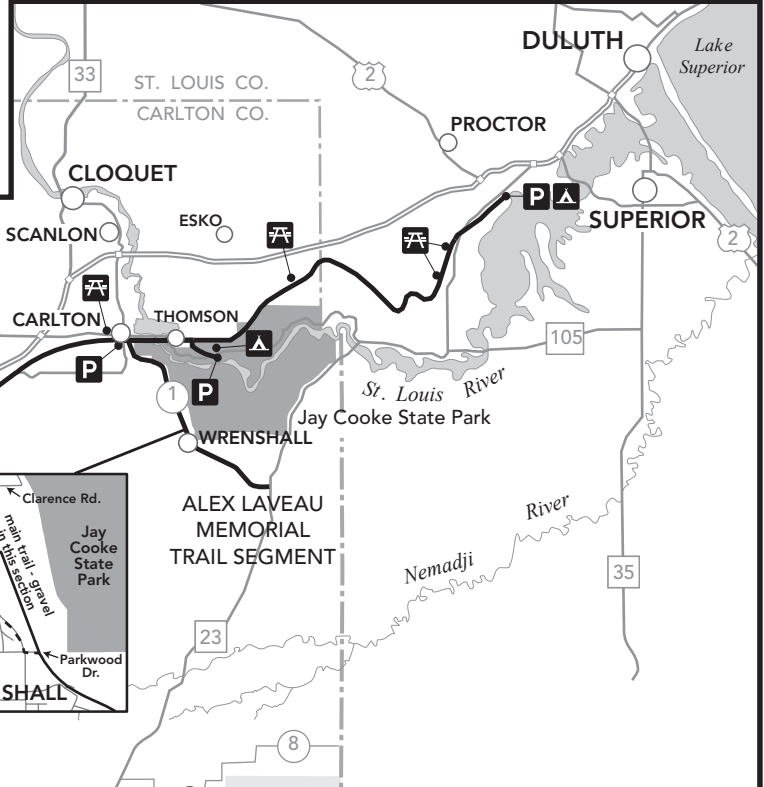

### MAP EXPLANATION

**Trails**

- Willard Munger State Trail -Paved (Asphalt)
- Matthew Lourey State Trail Unpaved

**Facilities**

- Parking
- Picnic / Rest Area
- Campground
- Historic Site

2014

# Willard Munger State Trail

## Pine, Carlton and St. Louis Counties

	13	23	32	36	45	55	59	70
Hinckley		10	19	23	29	42	46	57
Finlayson			9	13	19	32	36	47
Willow River				4	10	23	27	38
Moose Lake					6	17	21	32
Barnum						11	15	26
Mahtowa							4	15
Carlton								19
Wrenshall								
Duluth								

Willard Munger Trail Distances in Miles