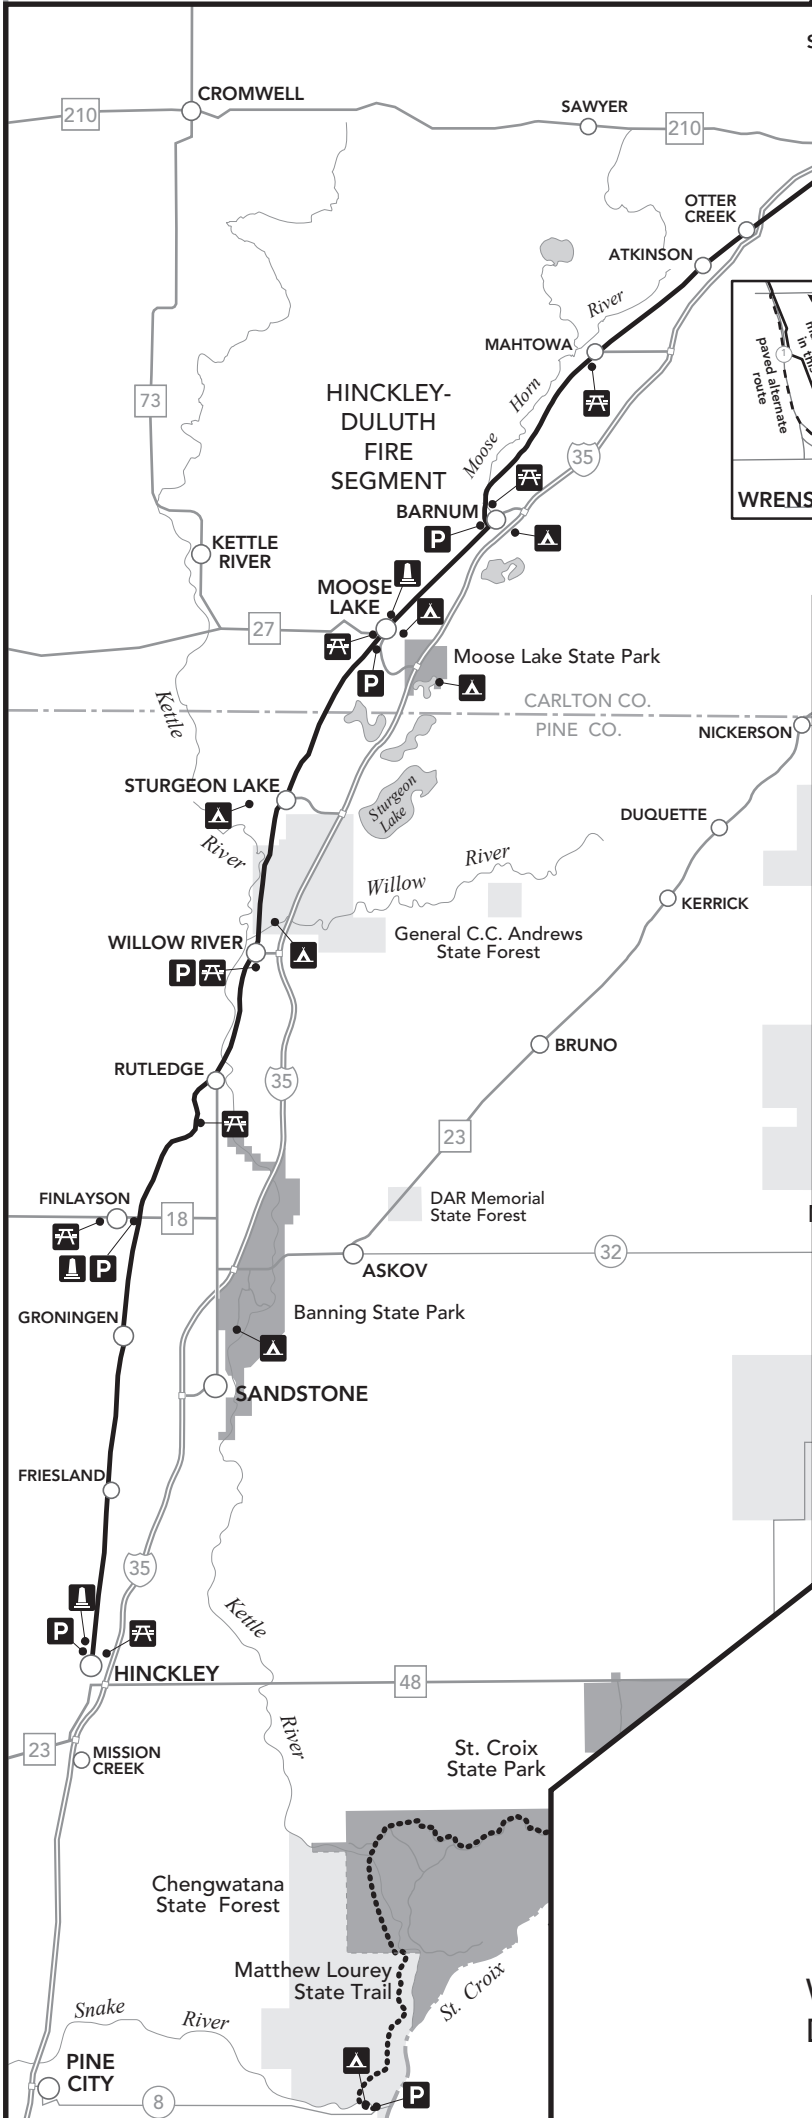

### MAP EXPLANATION

**Trails**

- Willard Munger State Trail -Paved (Asphalt)
- Matthew Lourey State Trail Unpaved

**Facilities**

- Parking
- Picnic / Rest Area
- Campground
- Historic Site

2014

# Willard Munger State Trail

## Pine, Carlton and St. Louis Counties

	13	23	32	36	45	55	59	70
Hinckley		10	19	23	29	42	46	57
Finlayson			9	13	19	32	36	47
Willow River				4	10	23	27	38
Moose Lake					6	17	21	32
Barnum						11	15	26
Mahtowa							4	15
Carlton								19
Wrenshall								
Duluth								

Willard Munger Trail Distances in Miles