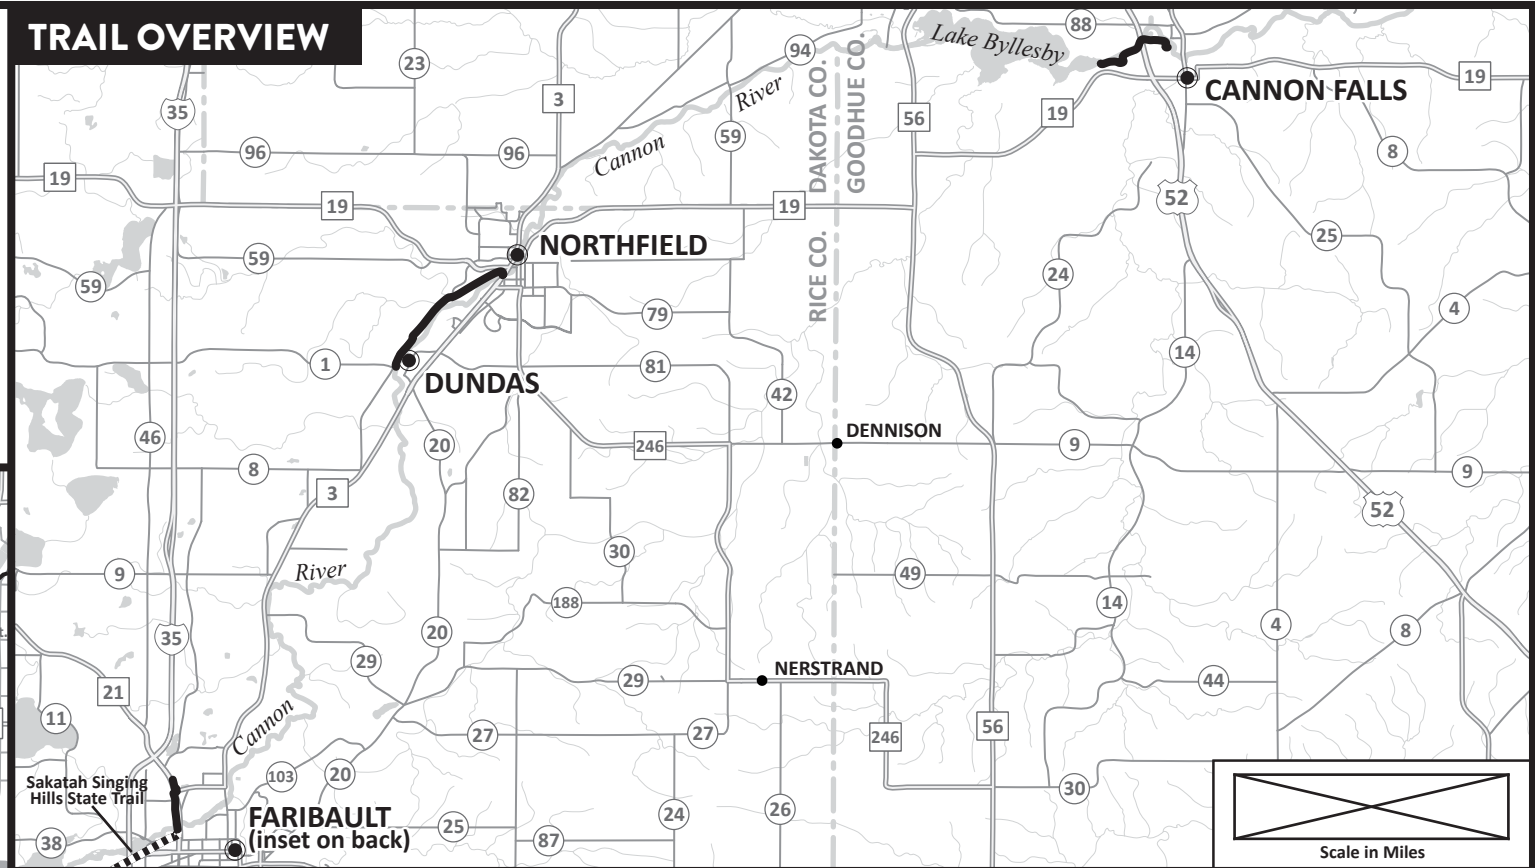

MILL TOWNS STATE TRAIL

FACILITIES

- Parking
- Information
- Picnic Area
- Restrooms
- Drinking Water
- Point of Interest
- Public Spaces
- Aquatic Management Area

TRAILS

- Mill Towns State Trail
- Sakatah Singing Hills State Trail
- Other paved, local/regional trails

DUNDAS TO NORTHFIELD

NORTHFIELD

TRAIL OVERVIEW

LAKE BYLLESBY REGIONAL PARK TO CANNON FALLS