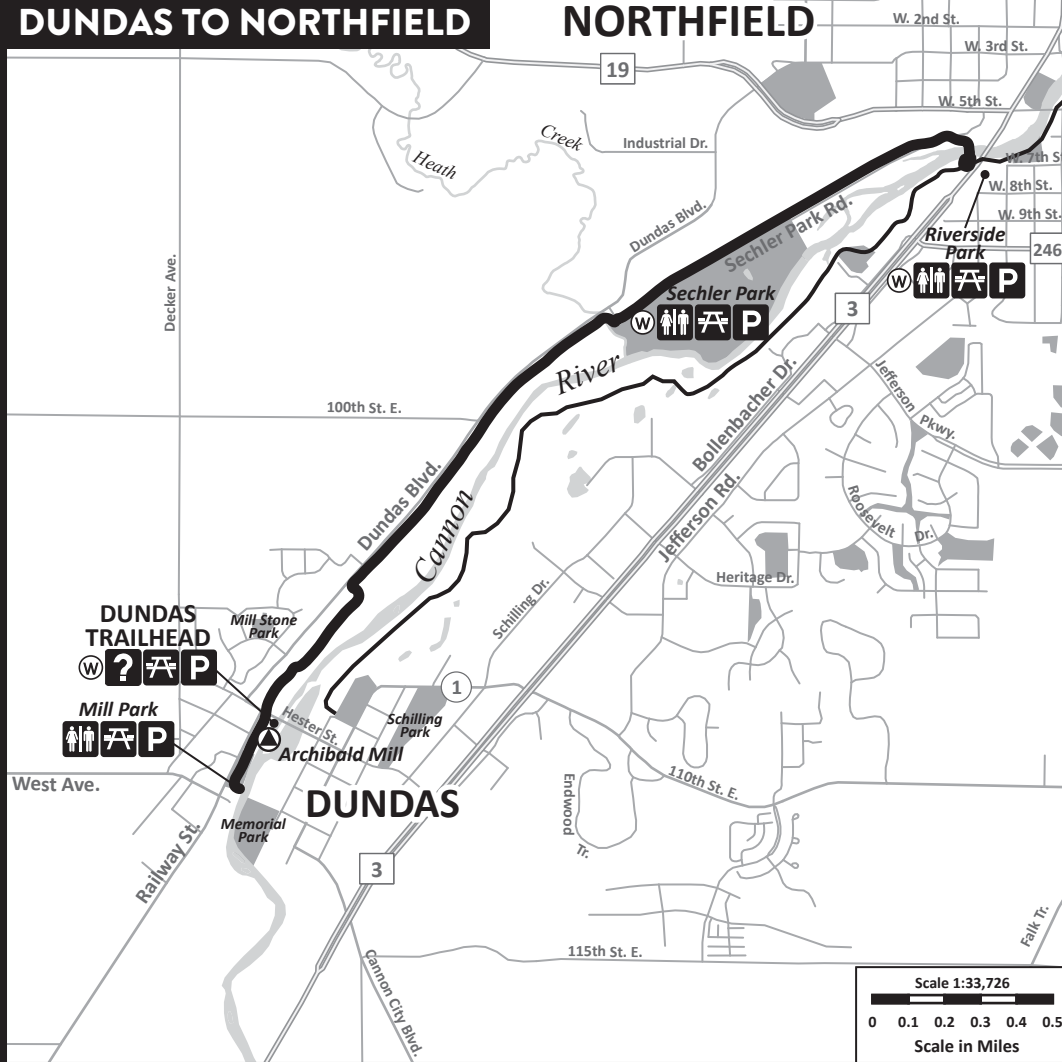

MILL TOWNS STATE TRAIL

FACILITIES

- Parking
- Information
- Picnic Area
- Restrooms
- Drinking Water
- Point of Interest
- Public Spaces
- Aquatic Management Area

TRAILS

- Mill Towns State Trail
- Sakatah Singing Hills State Trail
- Other paved, local/regional trails

DUNDAS TO NORTHFIELD

NORTHFIELD

TRAIL OVERVIEW

LAKE BYLLESBY REGIONAL PARK TO CANNON FALLS