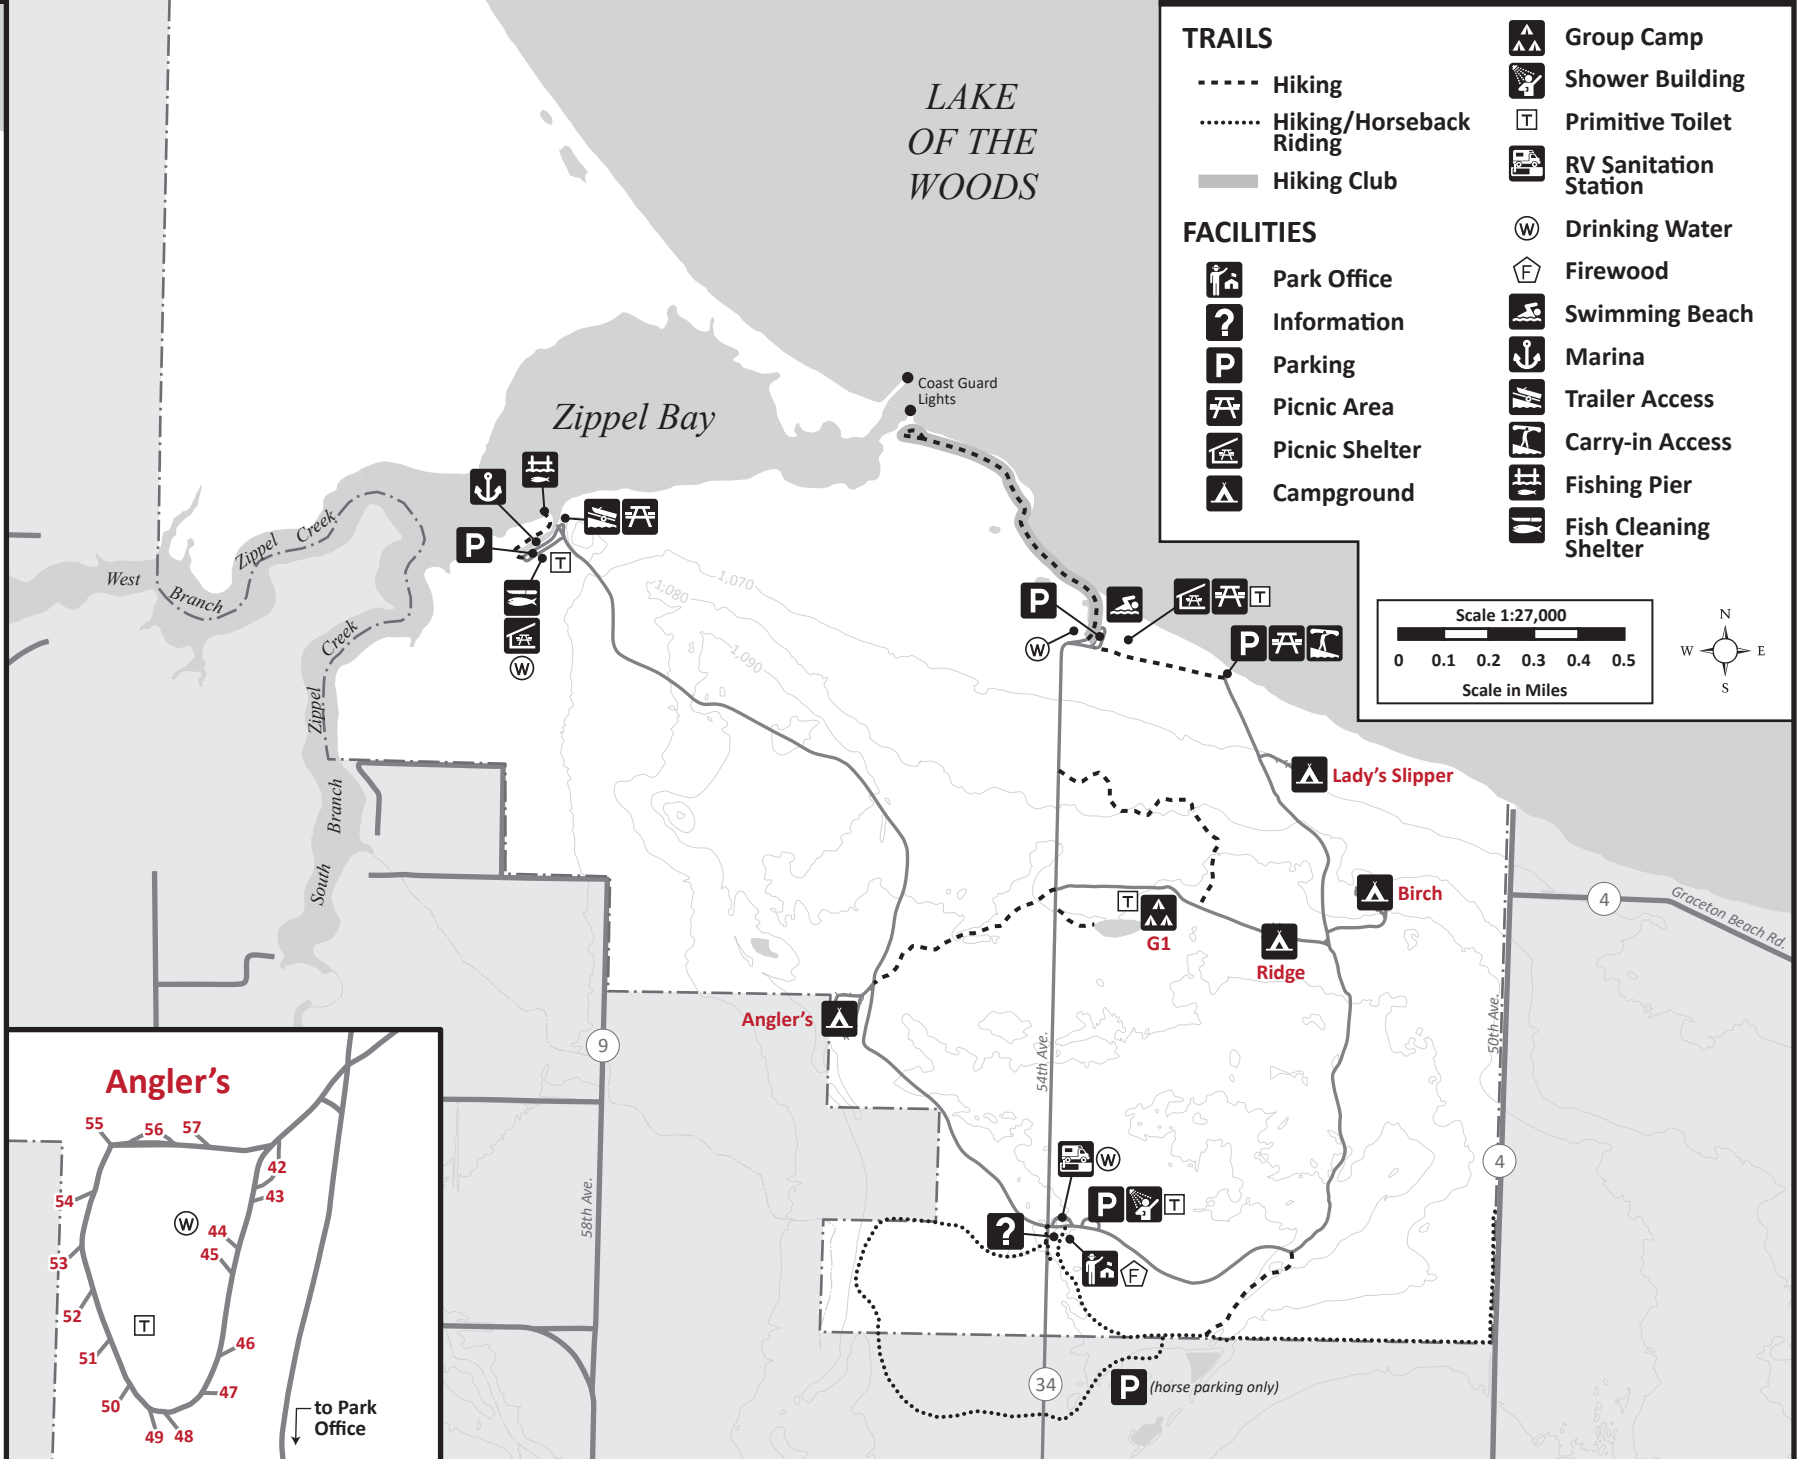

CAMPGROUNDS

LAKE OF THE WOODS

ZIPPEL BAY STATE PARK

- TRAILS**
- Hiking
 - Hiking/Horseback Riding
 - Hiking Club
- FACILITIES**
- Park Office
 - Information
 - Parking
 - Picnic Area
 - Picnic Shelter
 - Campground
 - Group Camp
 - Shower Building
 - Primitive Toilet
 - RV Sanitation Station
 - Drinking Water
 - Firewood
 - Swimming Beach
 - Marina
 - Trailer Access
 - Carry-in Access
 - Fishing Pier
 - Fish Cleaning Shelter