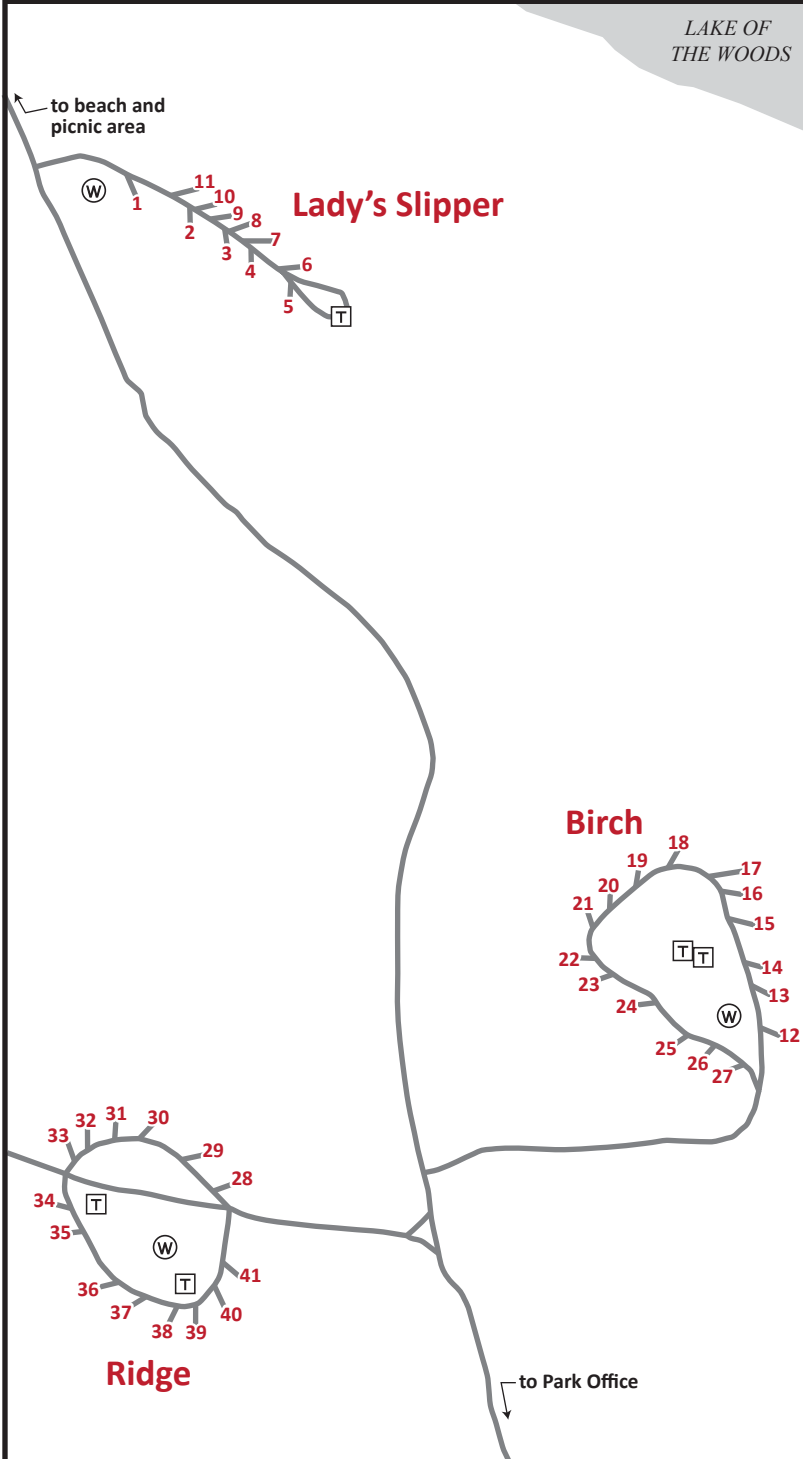

CAMPGROUNDS

LAKE OF THE WOODS

ZIPPEL BAY STATE PARK

- TRAILS**
- Hiking
 - Hiking/Horseback Riding
 - Hiking Club
- FACILITIES**
- Park Office
 - Information
 - Parking
 - Picnic Area
 - Picnic Shelter
 - Campground
 - Group Camp
 - Shower Building
 - Primitive Toilet
 - RV Sanitation Station
 - Drinking Water
 - Firewood
 - Swimming Beach
 - Marina
 - Trailer Access
 - Carry-in Access
 - Fishing Pier
 - Fish Cleaning Shelter