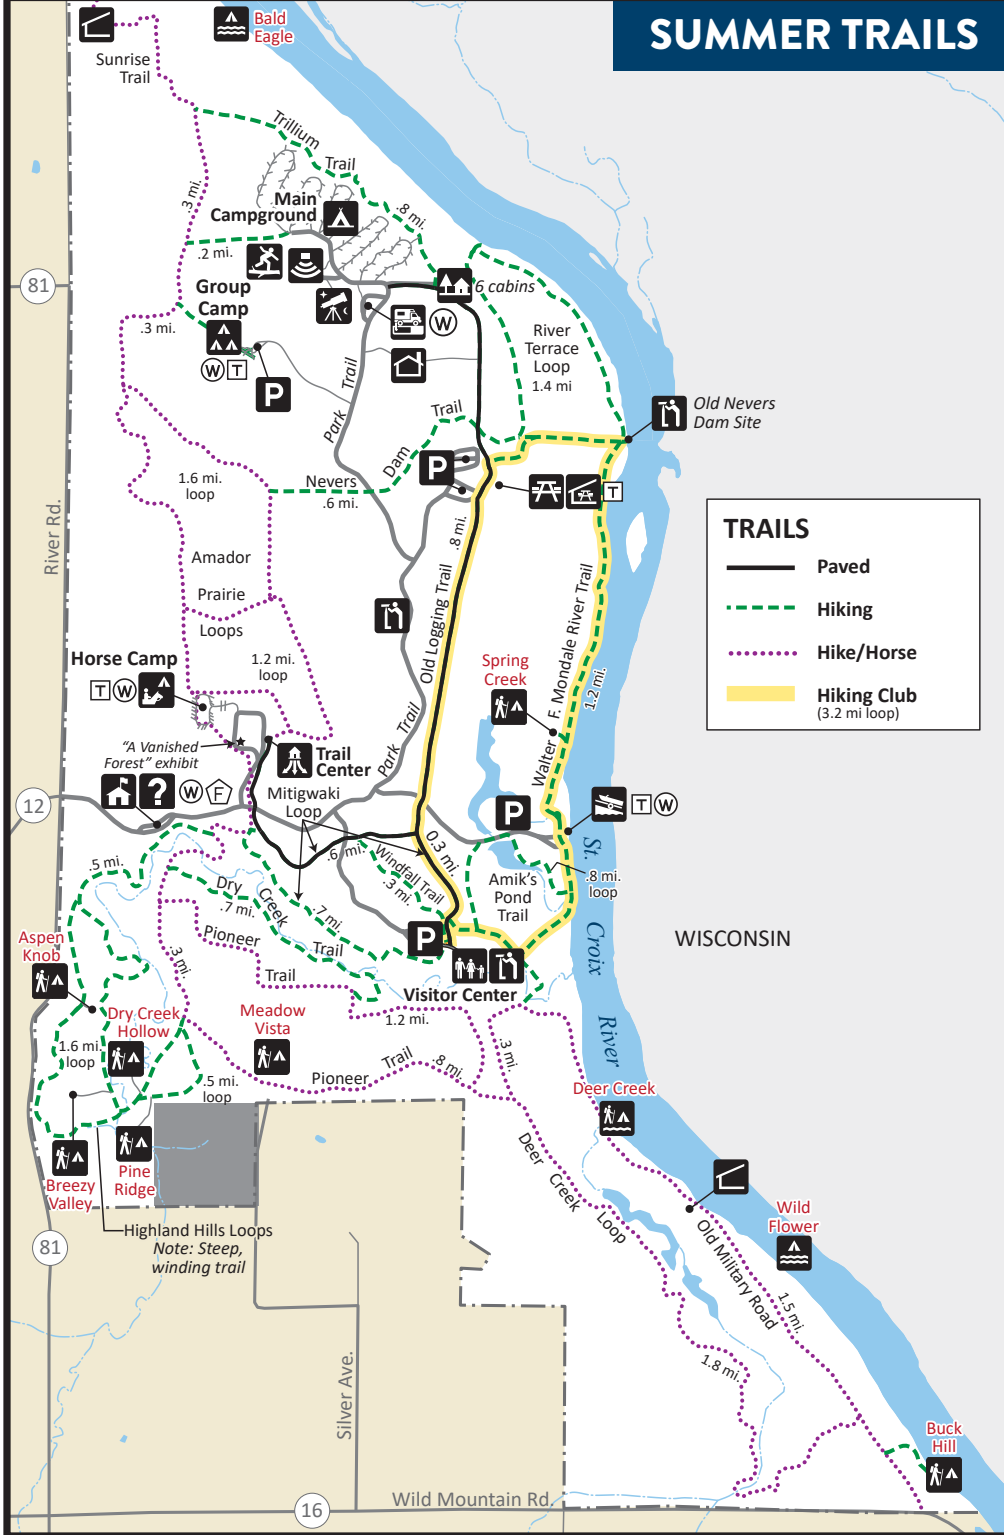

WILD RIVER STATE PARK

FACILITIES

- Ranger Station
- Trail Center
- Visitor Center
- Information
- Parking
- Picnic Area
- Picnic Shelter
- Overlook
- Amphitheater
- Nature Play Area
- Stargazing
- Trail Shelter
- Trailer Access
- Guest House
- Camper Cabin
- Campground
- Horse Campground
- Primitive Group Camp
- Backpack Campsite
- Watercraft Campsite
- Backpack/Watercraft Campsite
- Restroom/Shower
- RV Sanitation Station
- Recycling Station
- Dumpster
- Drinking Water
- Toilet
- Firewood
- Private Property

MAIN CAMPGROUND WITH SUMMER TRAILS

AREA AND TRAIL DETAIL BELOW

DON'T GET LOST!
Download this map into the Avenza Maps app to keep track of your location!

Map printed in part by a donation from the Friends of Wild River State Park.
For more information, visit www.friendsofwildriver.org

SUMMER TRAILS

WINTER TRAILS