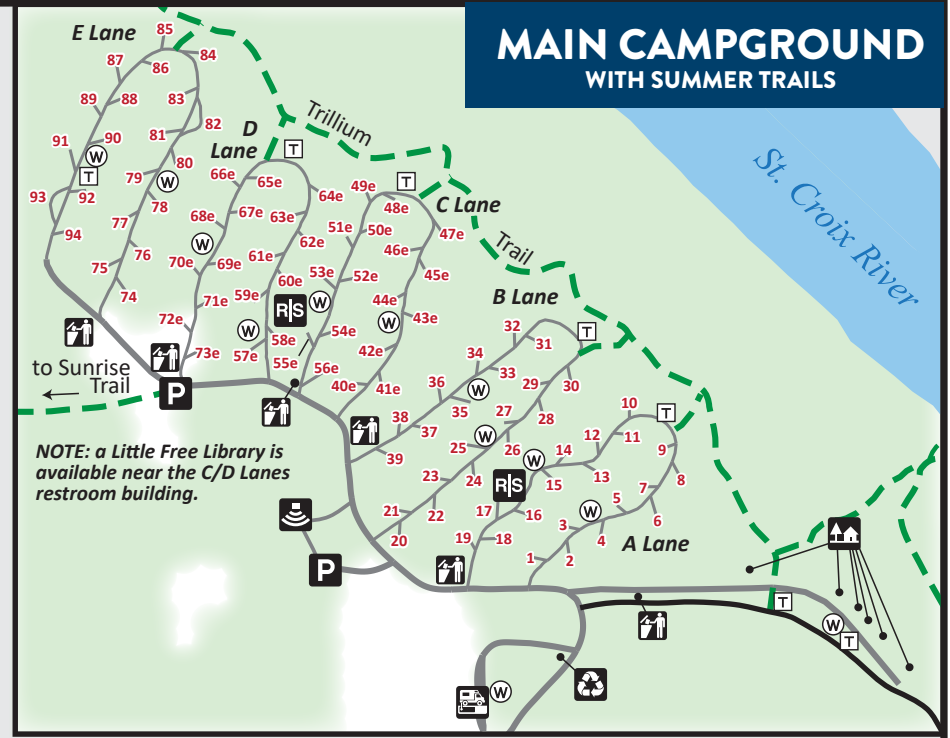

# WILD RIVER STATE PARK

## FACILITIES

- Park Office
- Trail Center
- Visitor Center
- Information
- Parking
- Picnic Area
- Picnic Shelter
- Overlook
- Amphitheater
- Wildlife Viewing Area
- Trail Shelter
- Trailer Access
- Guest House
- Camper Cabin
- Campground
- Horse Campground
- Primitive Group Camp
- Backpack Campsite
- Watercraft Campsite
- Backpack/Watercraft Campsite
- Restroom/Shower
- RV Sanitation Station
- Recycling Station
- Dumpster
- Drinking Water
- Primitive Toilet
- Firewood
- Private Property

# MAIN CAMPGROUND WITH SUMMER TRAILS

AREA AND TRAIL  
DETAIL ABOVE  
DETAIL BELOW

Map printed in part by a donation from the Friends of Wild River State Park. For more information, visit [www.friendsofwildriver.org](http://www.friendsofwildriver.org)

# WINTER TRAILS