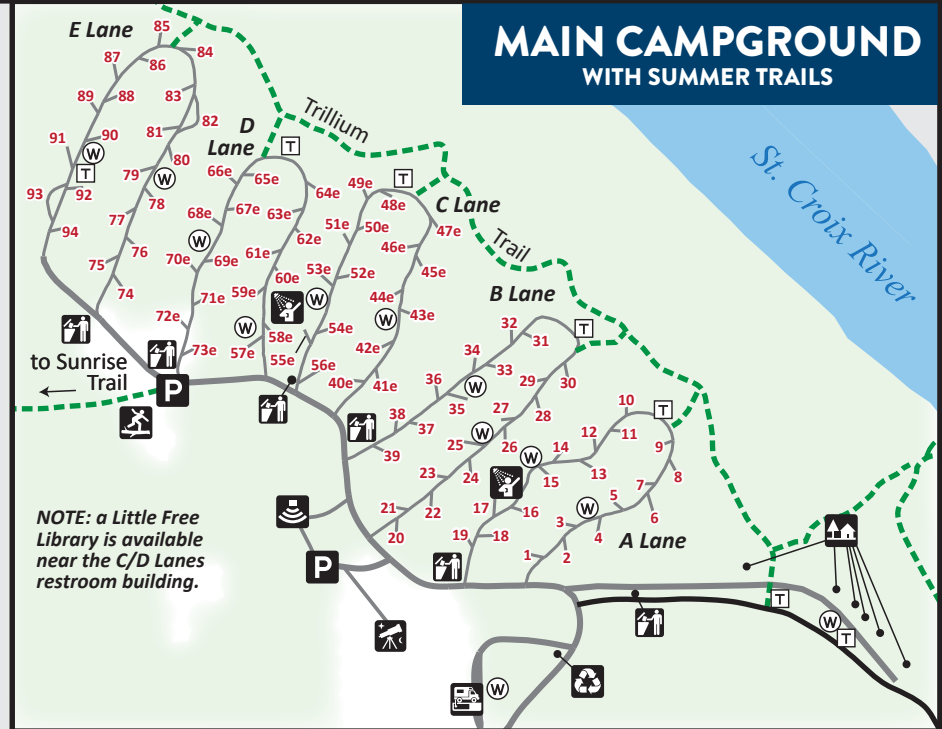

WILD RIVER STATE PARK

FACILITIES

- Ranger Station
- Trail Center
- Visitor Center
- Information
- Parking
- Picnic Area
- Picnic Shelter
- Overlook
- Amphitheater
- Nature Play Area
- Stargazing
- Trail Shelter
- Trailer Access
- Guest House
- Camper Cabin
- Campground
- Horse Campground
- Primitive Group Camp
- Backpack Campsite
- Watercraft Campsite
- Backpack/Watercraft Campsite
- Restroom/Shower
- RV Sanitation Station
- Recycling Station
- Dumpster
- Drinking Water
- Toilet
- Firewood
- Private Property

MAIN CAMPGROUND WITH SUMMER TRAILS

AREA AND TRAIL DETAIL BELOW

DON'T GET LOST!
Download this map into the Avenza Maps app to keep track of your location!

Map printed in part by a donation from the Friends of Wild River State Park.
For more information, visit www.friendsofwildriver.org

SUMMER TRAILS

WINTER TRAILS