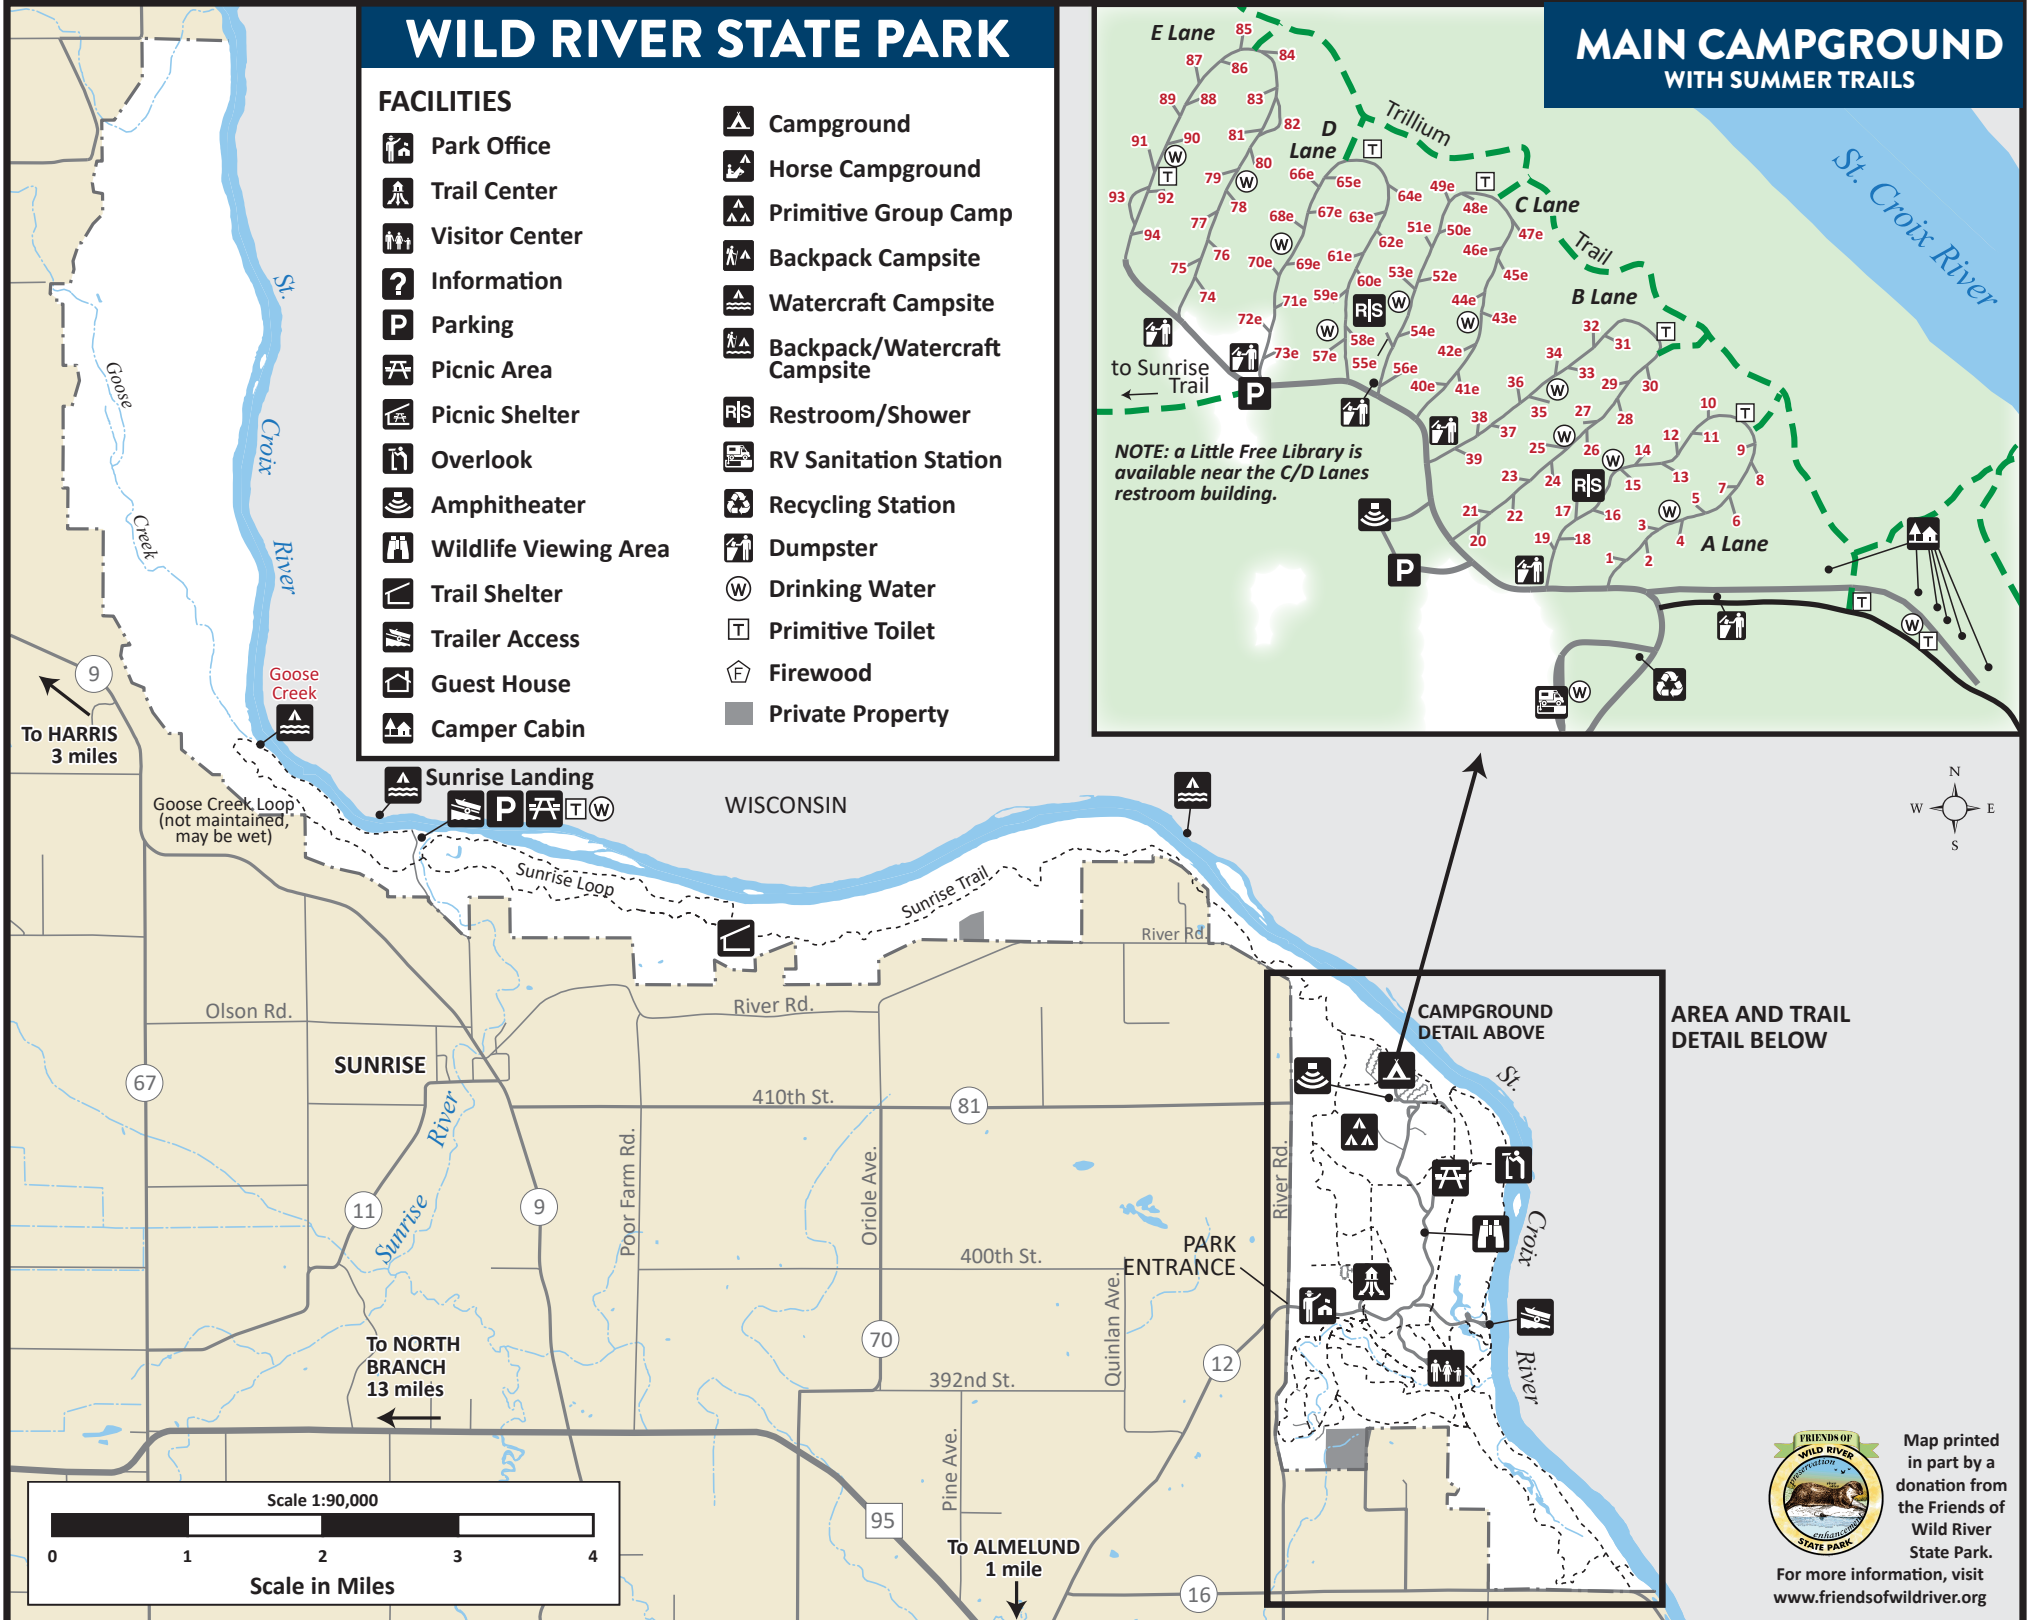

# WILD RIVER STATE PARK

## FACILITIES

- Park Office
- Trail Center
- Visitor Center
- Information
- Parking
- Picnic Area
- Picnic Shelter
- Overlook
- Amphitheater
- Wildlife Viewing Area
- Trail Shelter
- Trailer Access
- Guest House
- Camper Cabin
- Campground
- Horse Campground
- Primitive Group Camp
- Backpack Campsite
- Watercraft Campsite
- Backpack/Watercraft Campsite
- Restroom/Shower
- RV Sanitation Station
- Recycling Station
- Dumpster
- Drinking Water
- Primitive Toilet
- Firewood
- Private Property

# MAIN CAMPGROUND WITH SUMMER TRAILS

AREA AND TRAIL  
DETAIL ABOVE  
DETAIL BELOW

Map printed in part by a donation from the Friends of Wild River State Park. For more information, visit [www.friendsofwildriver.org](http://www.friendsofwildriver.org)

# SUMMER TRAILS