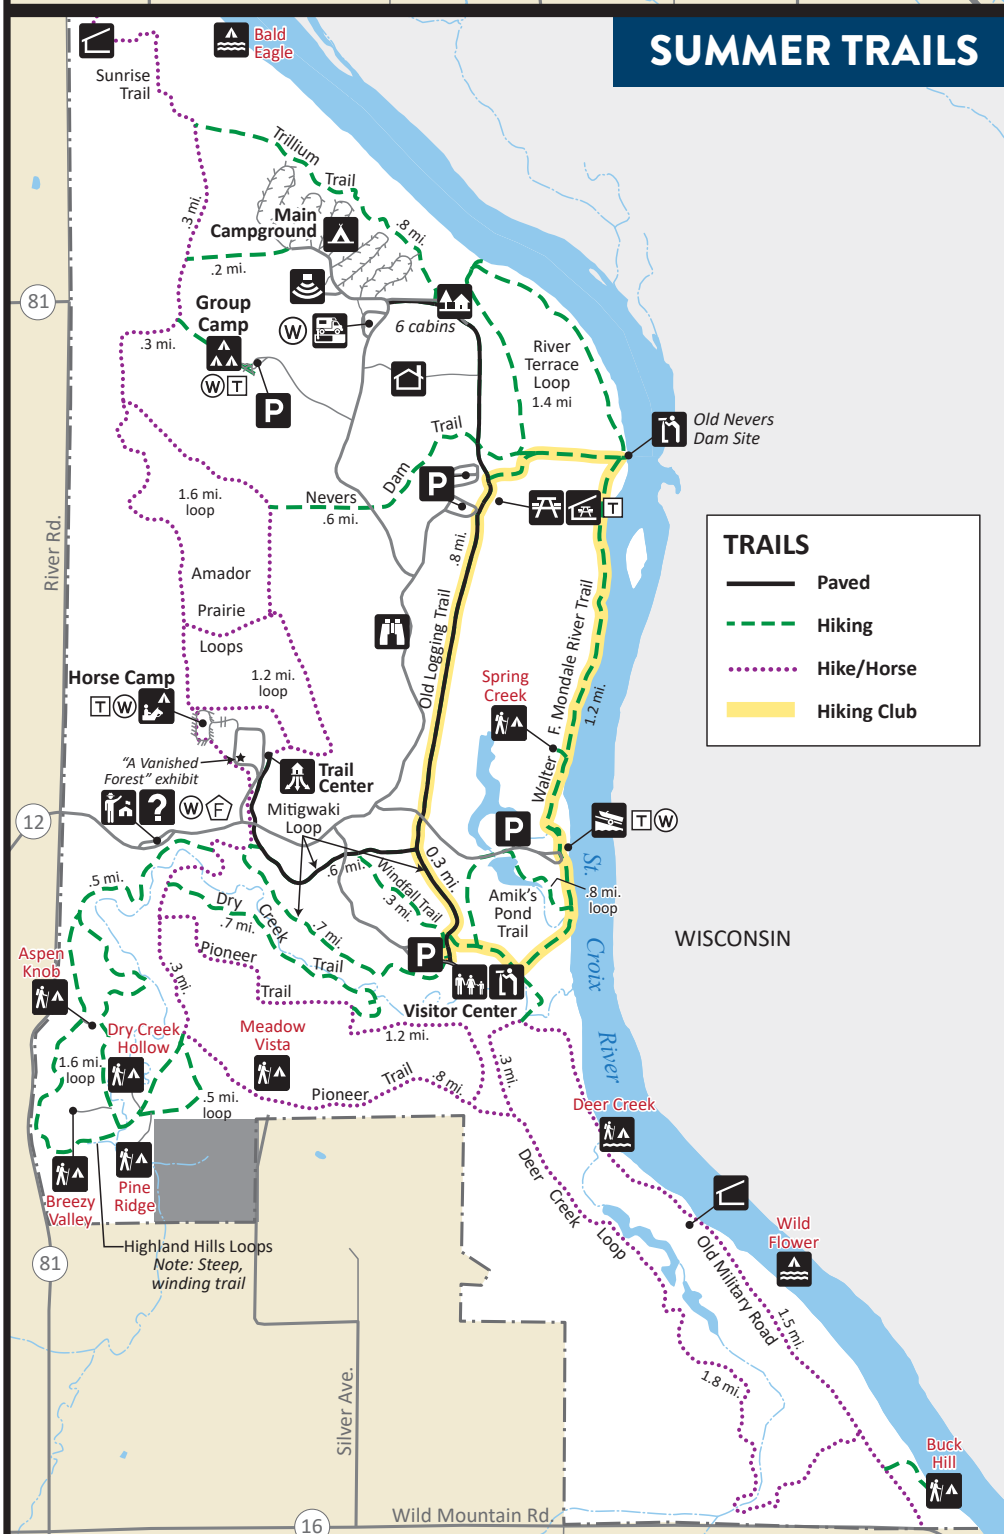

# WILD RIVER STATE PARK

# MAIN CAMPGROUND WITH SUMMER TRAILS

AREA AND TRAIL  
DETAIL ABOVE  
DETAIL BELOW

Map printed in part by a donation from the Friends of Wild River State Park. For more information, visit [www.friendsofwildriver.org](http://www.friendsofwildriver.org)

# SUMMER TRAILS

# WINTER TRAILS