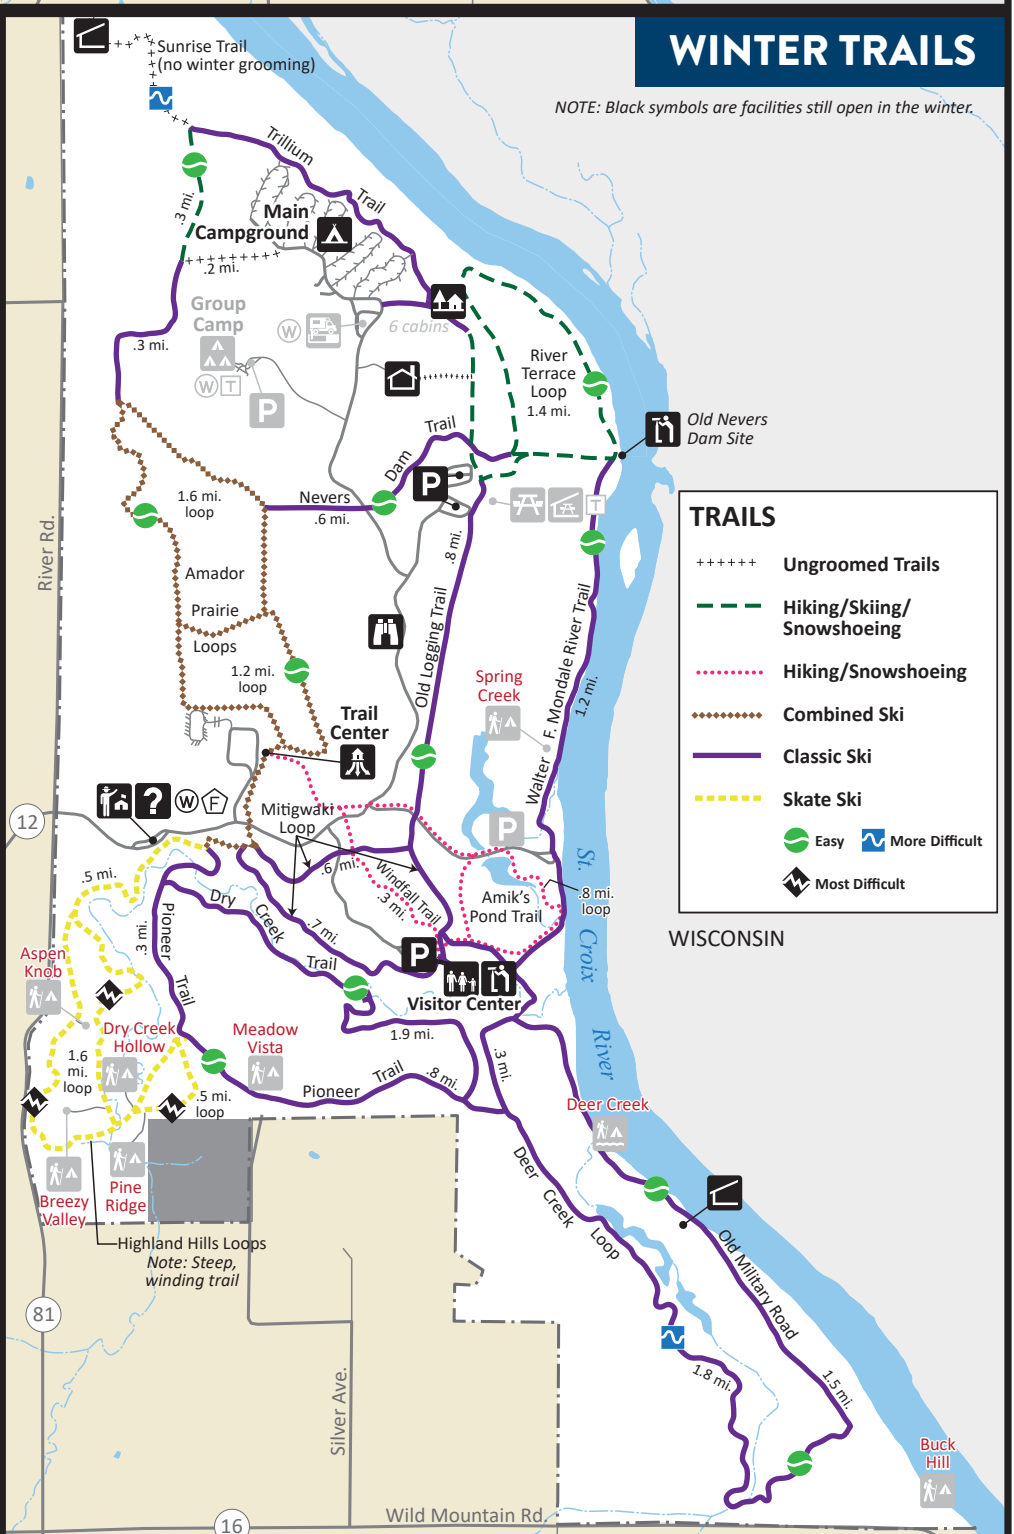

# WILD RIVER STATE PARK

# MAIN CAMPGROUND WITH SUMMER TRAILS

AREA AND TRAIL  
DETAIL ABOVE  
DETAIL BELOW

Map printed in part by a donation from the Friends of Wild River State Park. For more information, visit [www.friendsofwildriver.org](http://www.friendsofwildriver.org)

# SUMMER TRAILS

# WINTER TRAILS