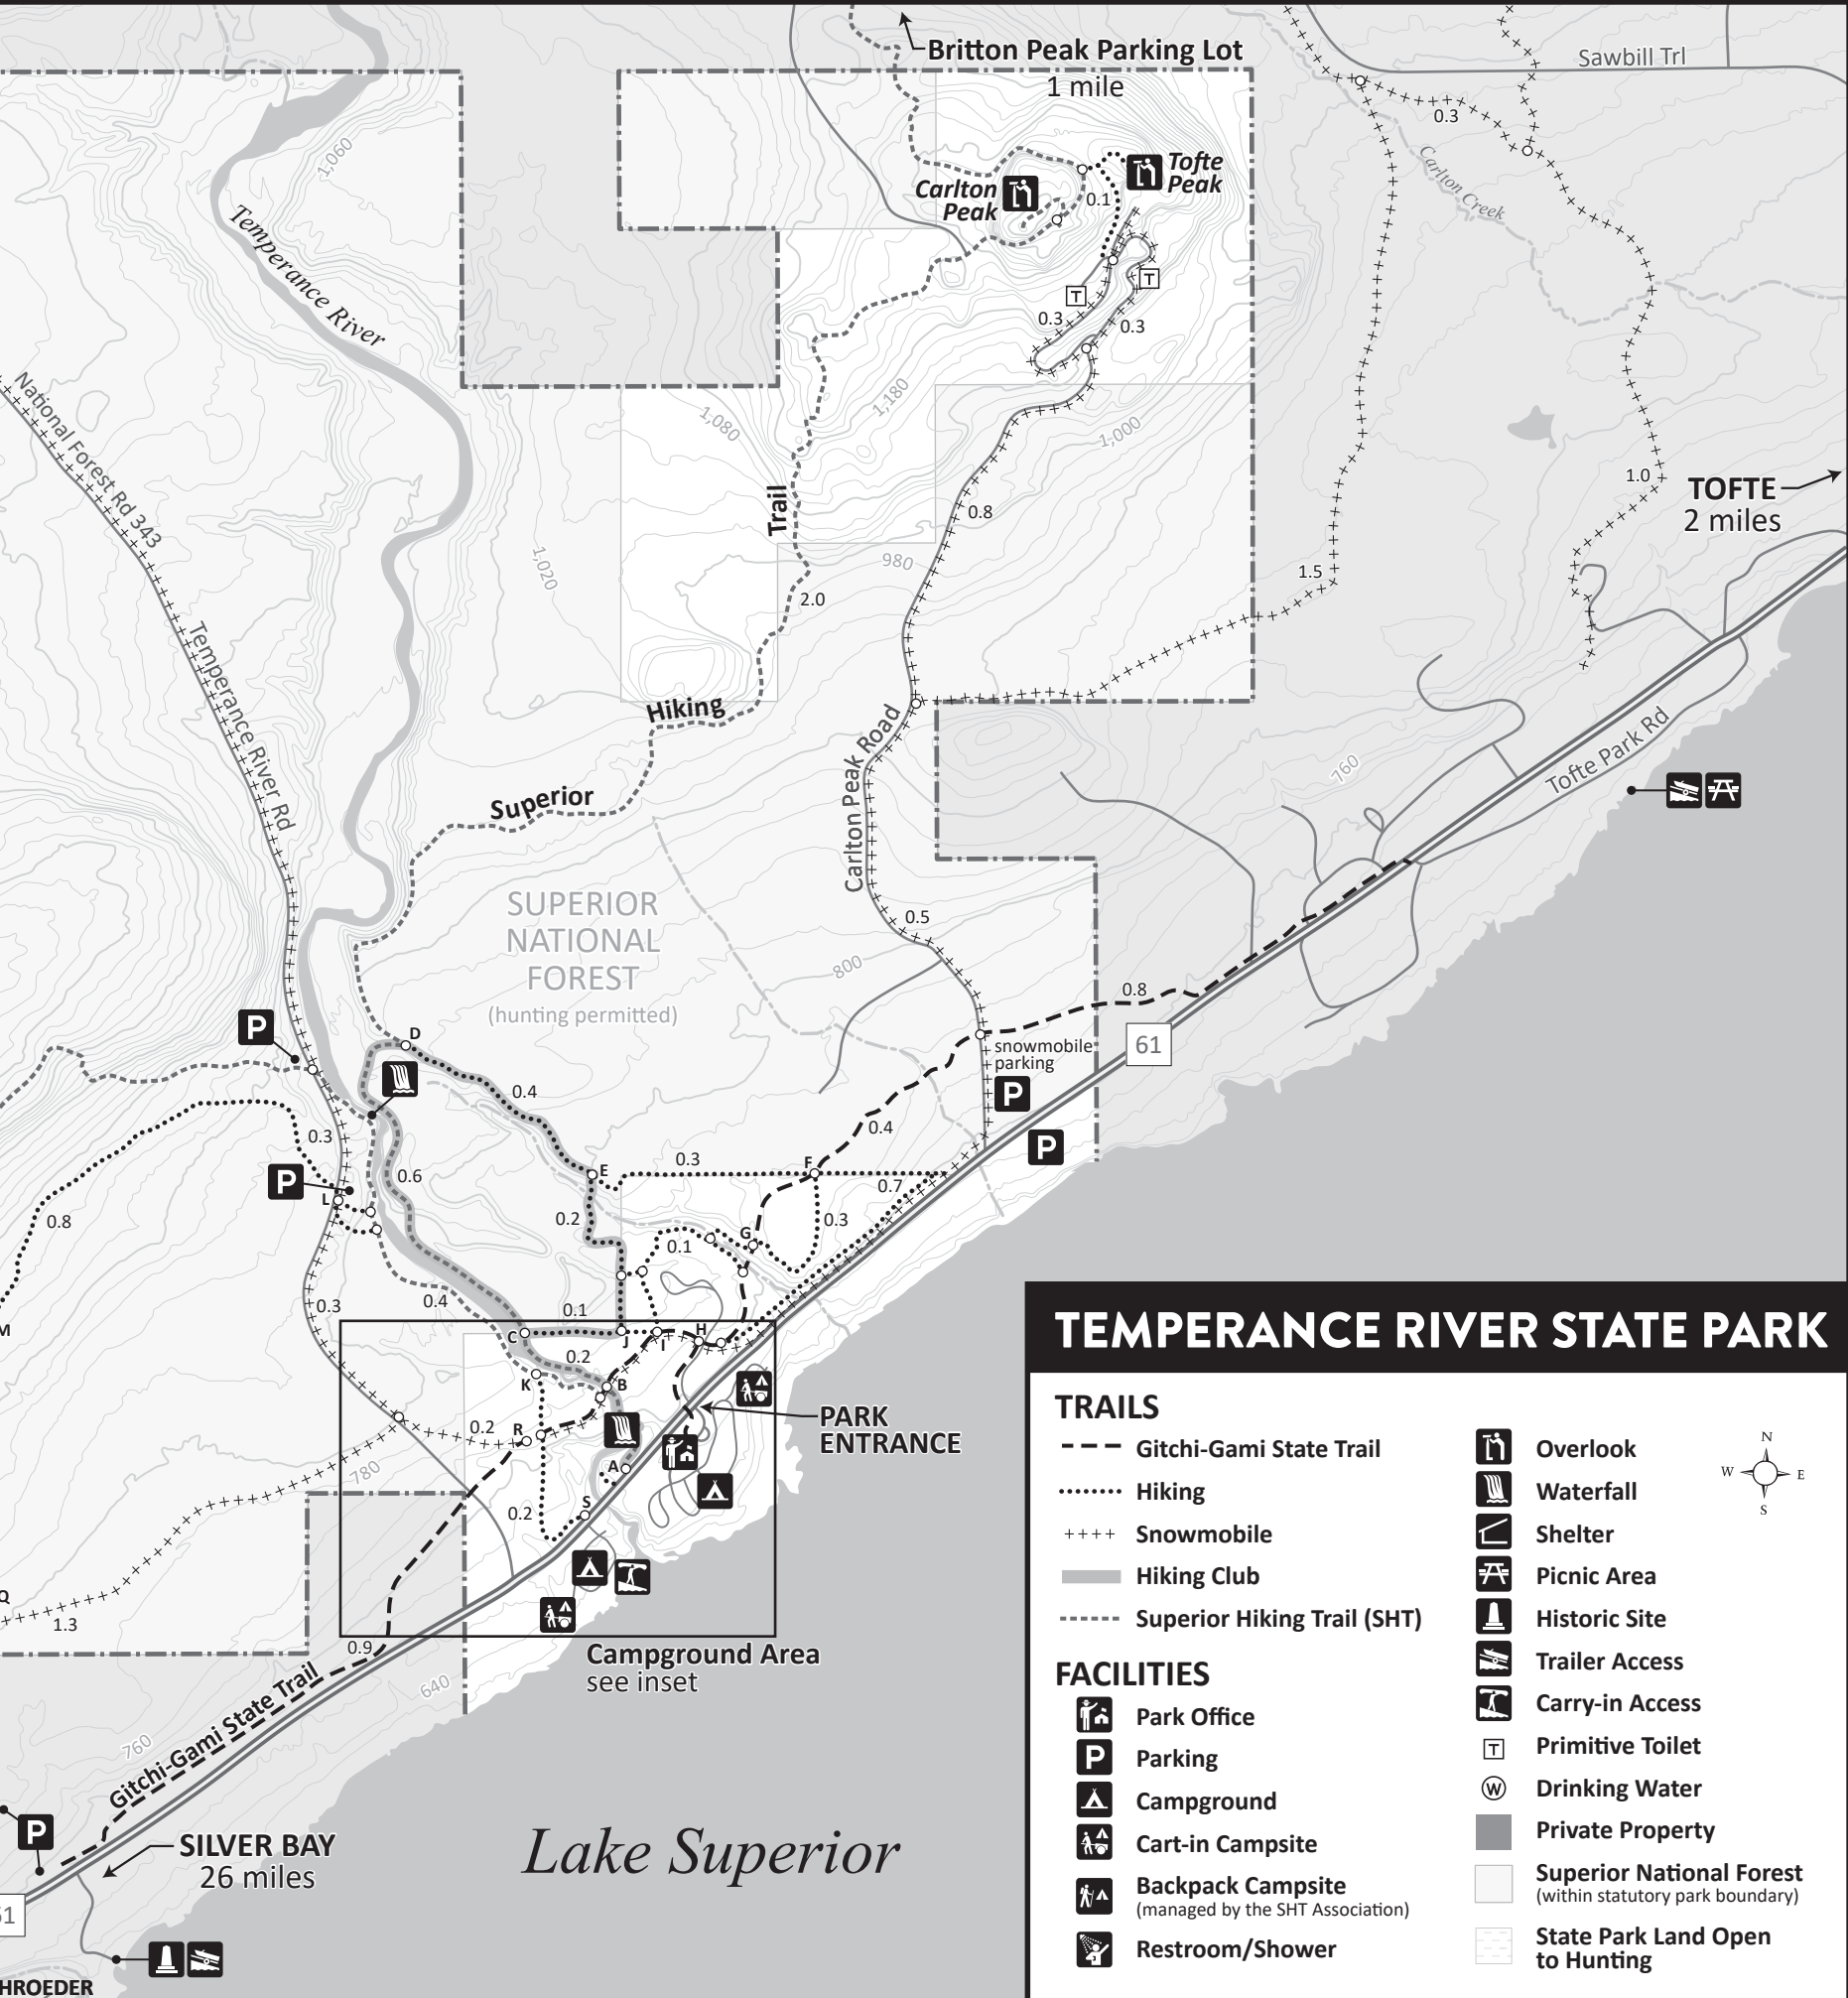

CAMPGROUND AREA

TEMPERANCE RIVER STATE PARK

TRAILS

- Gitchi-Gami State Trail
- Hiking
- ++++ Snowmobile
- Hiking Club
- Superior Hiking Trail (SHT)

FACILITIES

- Park Office
- Parking
- Campground
- Cart-in Campsite
- Backpack Campsite (managed by the SHT Association)
- Restroom/Shower

- Overlook
- Waterfall
- Shelter
- Picnic Area
- Historic Site
- Trailer Access
- Carry-in Access
- Primitive Toilet
- Drinking Water
- Private Property
- Superior National Forest (within statutory park boundary)
- State Park Land Open to Hunting