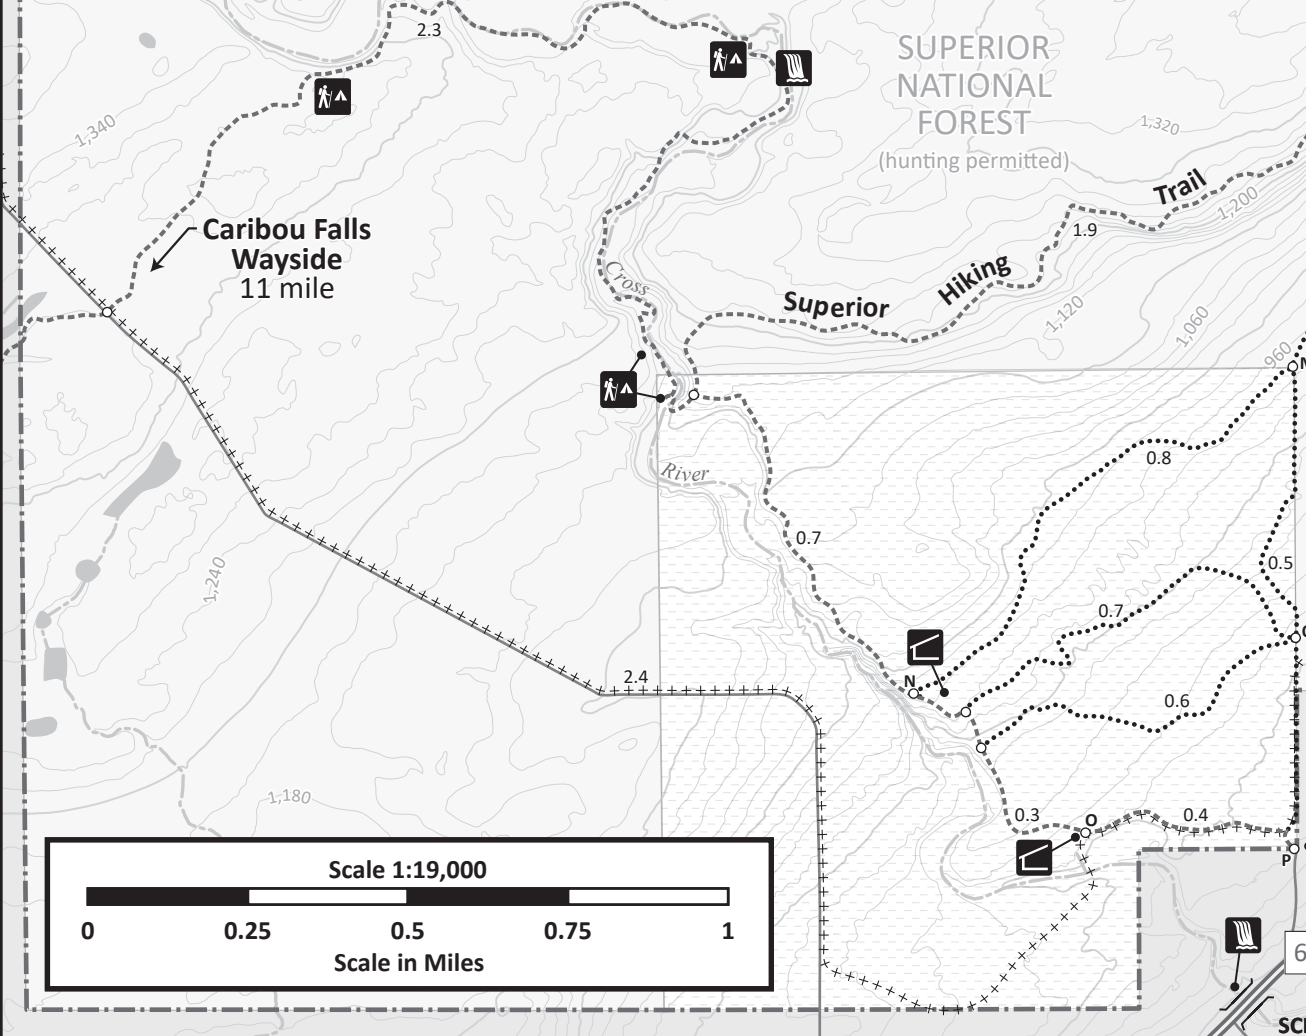

CAMPGROUND AREA

TEMPERANCE RIVER STATE PARK

TRAILS

- Gitchi-Gami State Trail
- Hiking
- ++++ Snowmobile
- Hiking Club
- Superior Hiking Trail (SHT)

FACILITIES

- Park Office
- Parking
- Campground
- Cart-in Campsite
- Backpack Campsite (managed by the SHT Association)
- Restroom/Shower

- Overlook
- Waterfall
- Shelter
- Picnic Area
- Historic Site
- Trailer Access
- Carry-in Access
- Primitive Toilet
- Drinking Water
- Private Property
- Superior National Forest (within statutory park boundary)
- State Park Land Open to Hunting