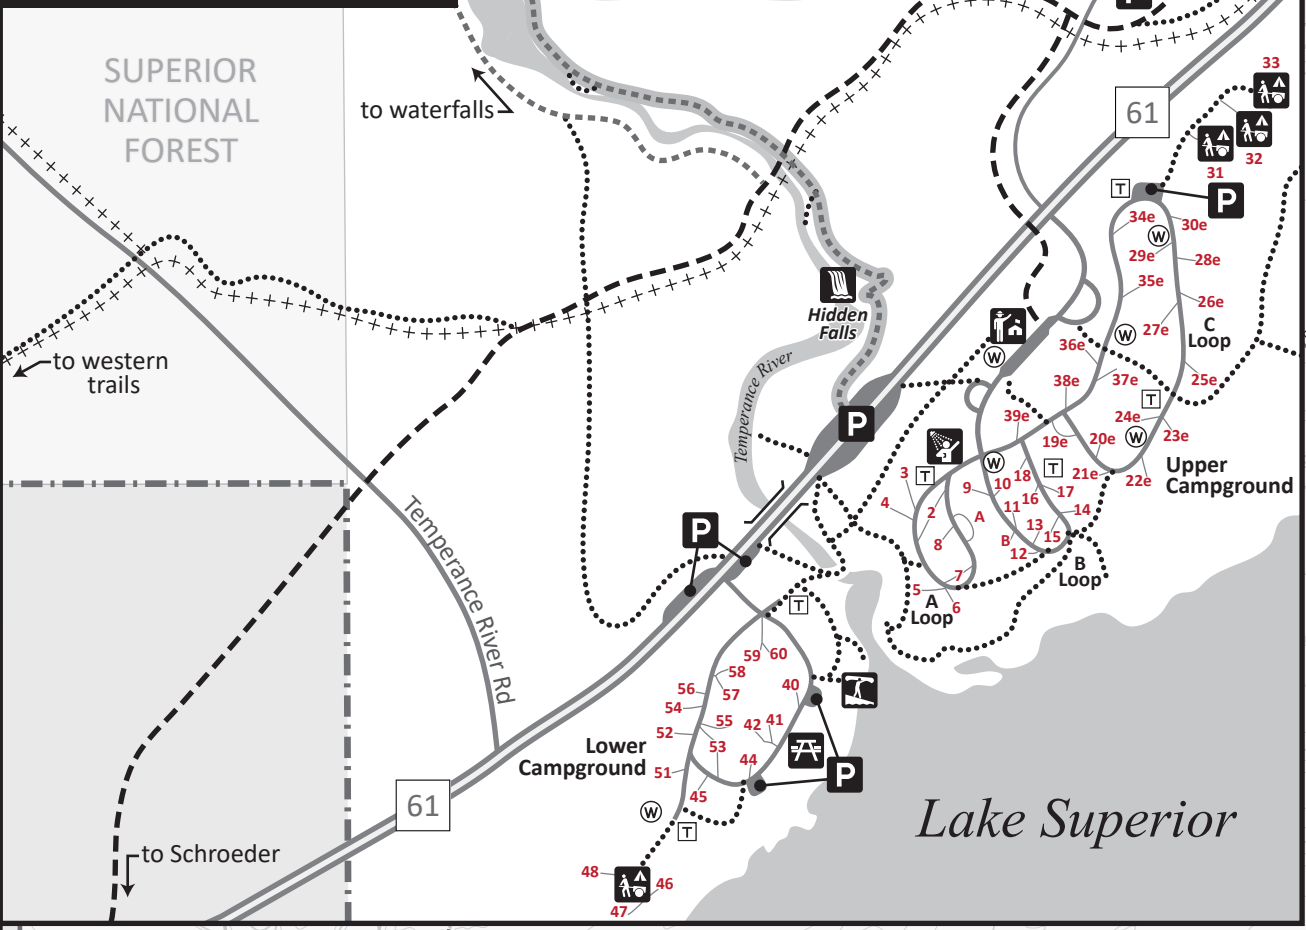

CAMPGROUND AREA

TEMPERANCE RIVER STATE PARK

TRAILS

- Gitchi-Gami State Trail
- Hiking
- ++++ Snowmobile
- Hiking Club
- Superior Hiking Trail (SHT)

FACILITIES

- Park Office
- Parking
- Campground
- Cart-in Campsite
- Backpack Campsite (managed by the SHT Association)
- Restroom/Shower

- Overlook
- Waterfall
- Shelter
- Picnic Area
- Historic Site
- Trailer Access
- Carry-in Access
- Primitive Toilet
- Drinking Water
- Private Property
- Superior National Forest (within statutory park boundary)
- State Park Land Open to Hunting