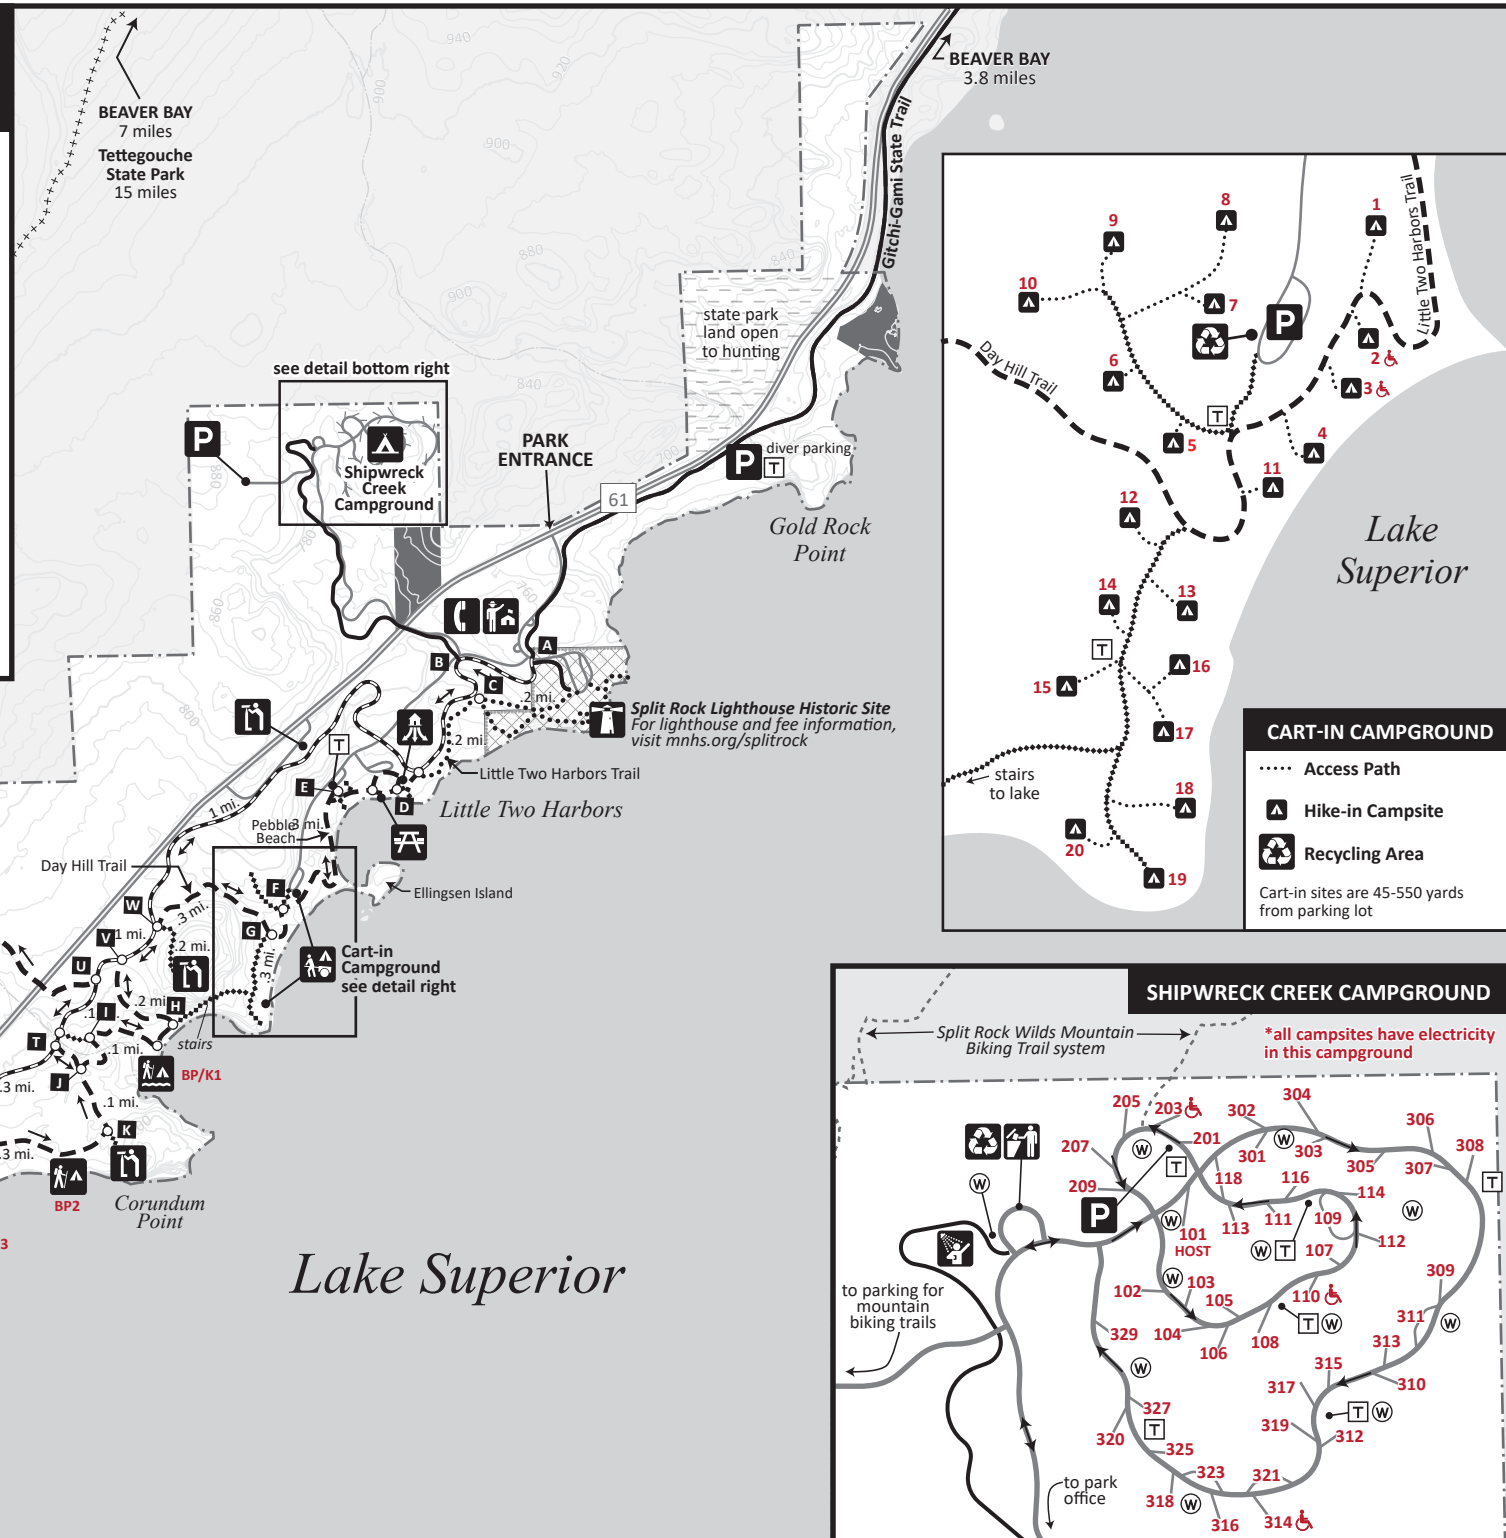

SPLIT ROCK LIGHTHOUSE STATE PARK WINTER MAP

TRAILS

- Fat Bike/Snowshoe
- Snowshoe
- Winter Hiking
- Superior Hiking Trail
- Gitchi-Gami State Trail
- Gitchi-Gami State Trail
Paved - Groomed for fat bike use
- Trail Direction
- Trail Intersection

FACILITIES

- Park Office
- Visitor Center
Minnesota Historical Society
- Split Rock Lighthouse
Minnesota Historical Society
- Parking
- Telephone
- Picnic Area
- Trail Center
- Waterfall
- Shelter
- Primitive Toilet
- Overlook
- Split Rock Lighthouse
- Backpack Campsite
- Backpack/Kayak Camping
- Cart-in Campground
- Private Property
Public use prohibited
- Minnesota Historical Society Land

CART-IN CAMPGROUND

- Access Path
- Hike-in Campsite
- Recycling Area

Cart-in sites are 45-550 yards from parking lot