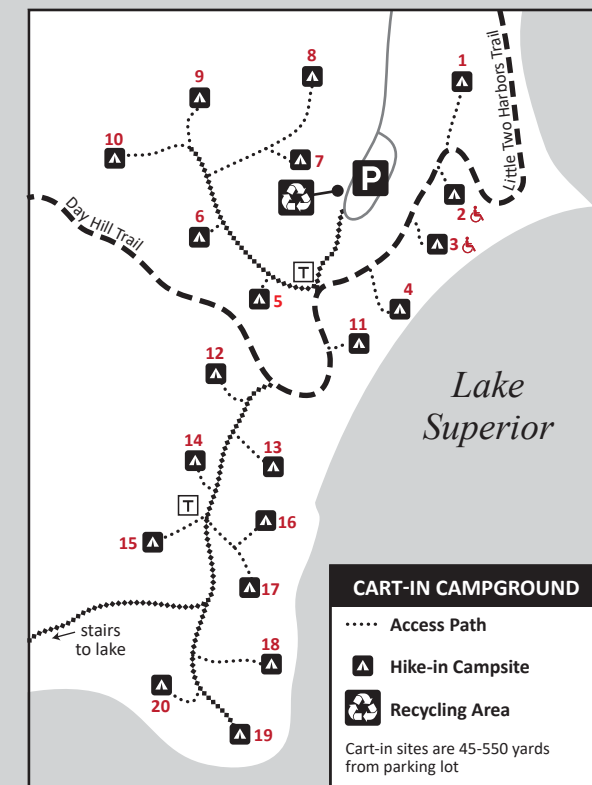

SPLIT ROCK LIGHTHOUSE STATE PARK WINTER MAP

TRAILS

- Fat Bike/Snowshoe
- Snowshoe
- Winter Hiking
- Superior Hiking Trail
- Gitchi-Gami State Trail
- Gitchi-Gami State Trail
Paved - Groomed for fat bike use
- Trail Direction
- Trail Intersection

FACILITIES

- Park Office
- Visitor Center
Minnesota Historical Society
- Split Rock Lighthouse
Minnesota Historical Society
- Parking
- Telephone
- Picnic Area
- Trail Center
- Waterfall
- Shelter
- Primitive Toilet
- Overlook
- Split Rock Lighthouse
- Backpack Campsite
- Backpack/Kayak Camping
- Cart-in Campground
- Private Property
Public use prohibited
- Minnesota Historical Society Land

CART-IN CAMPGROUND

- Access Path
- Hike-in Campsite
- Recycling Area

Cart-in sites are 45-550 yards from parking lot