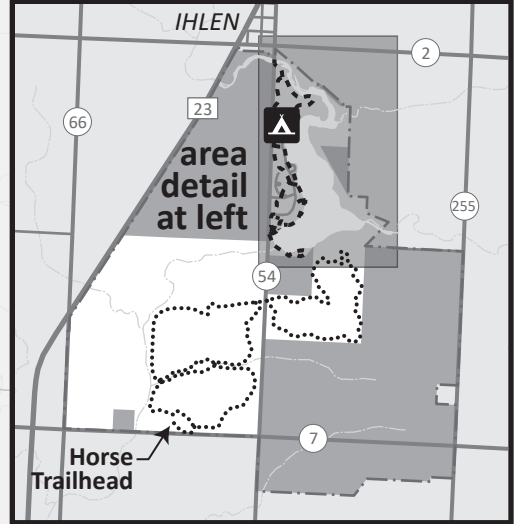

SPLIT ROCK CREEK STATE PARK

TRAILS

- Hiking
- Hiking Club
- Hiking/Horseback

FACILITIES

- Park Office
- Parking
- Picnic Area

- Picnic Shelter
- Historic Site
- Playground
- Campground
- Cart-in Camp
- RV Sanitation Station
- Restroom/Shower

- Dock
- Trailer Access
- Fishing Pier
- Swimming Beach
- Fish Cleaning Shelter
- Dam
- Primitive Toilet
- Drinking Water

PARK OVERVIEW

CAMPGROUND