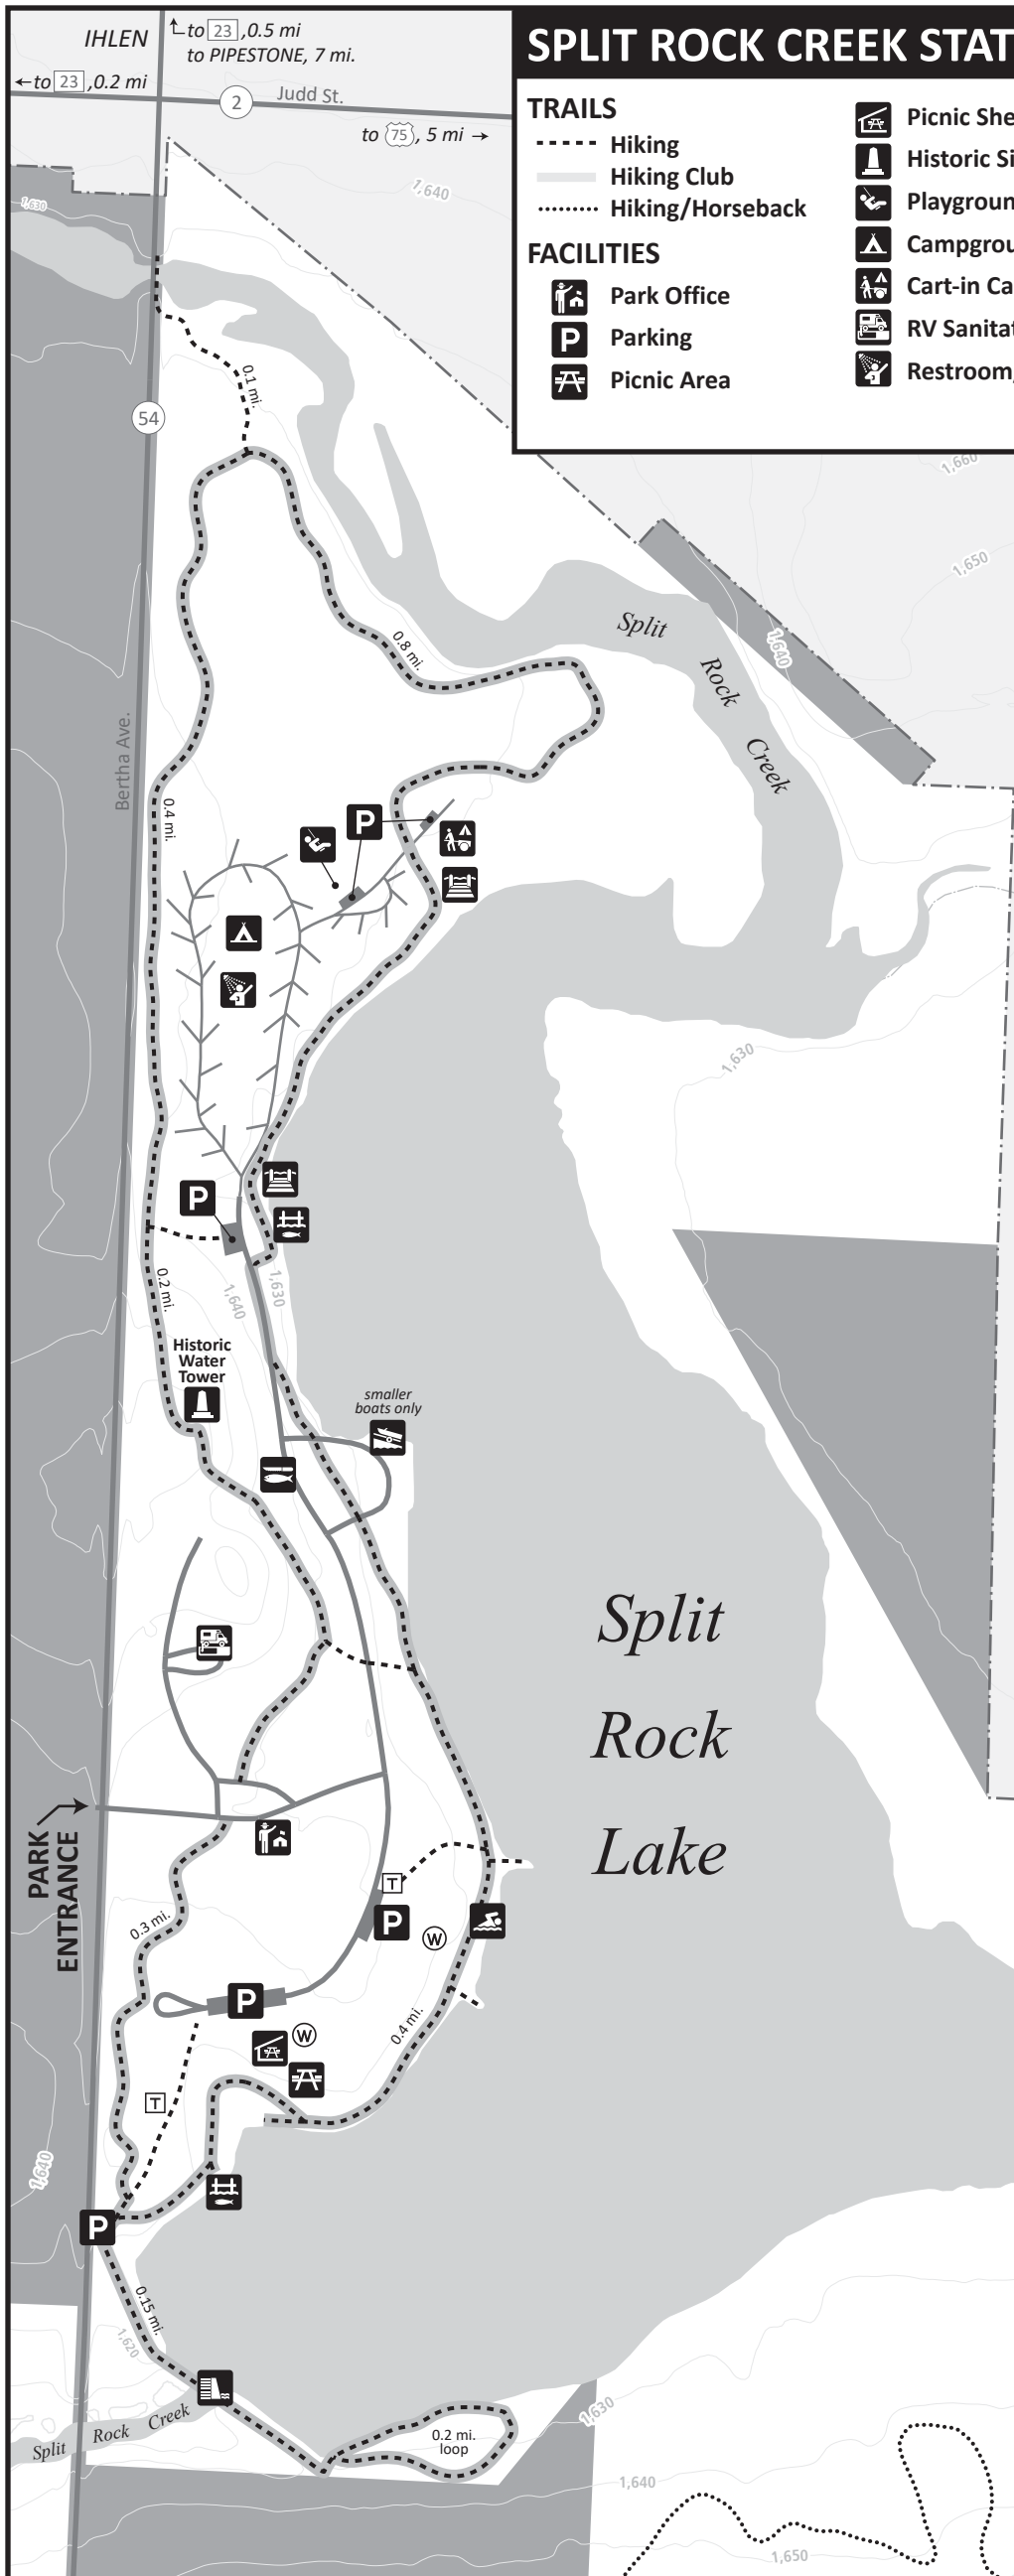

SPLIT ROCK CREEK STATE PARK

TRAILS

- Hiking
- Hiking Club
- Hiking/Horseback

FACILITIES

- Park Office
- Parking
- Picnic Area

- Picnic Shelter
- Historic Site
- Playground
- Campground
- Cart-in Camp
- RV Sanitation Station
- Restroom/Shower

- Dock
- Trailer Access
- Fishing Pier
- Swimming Beach
- Fish Cleaning Shelter
- Dam
- Primitive Toilet
- Drinking Water

PARK OVERVIEW

CAMPGROUND