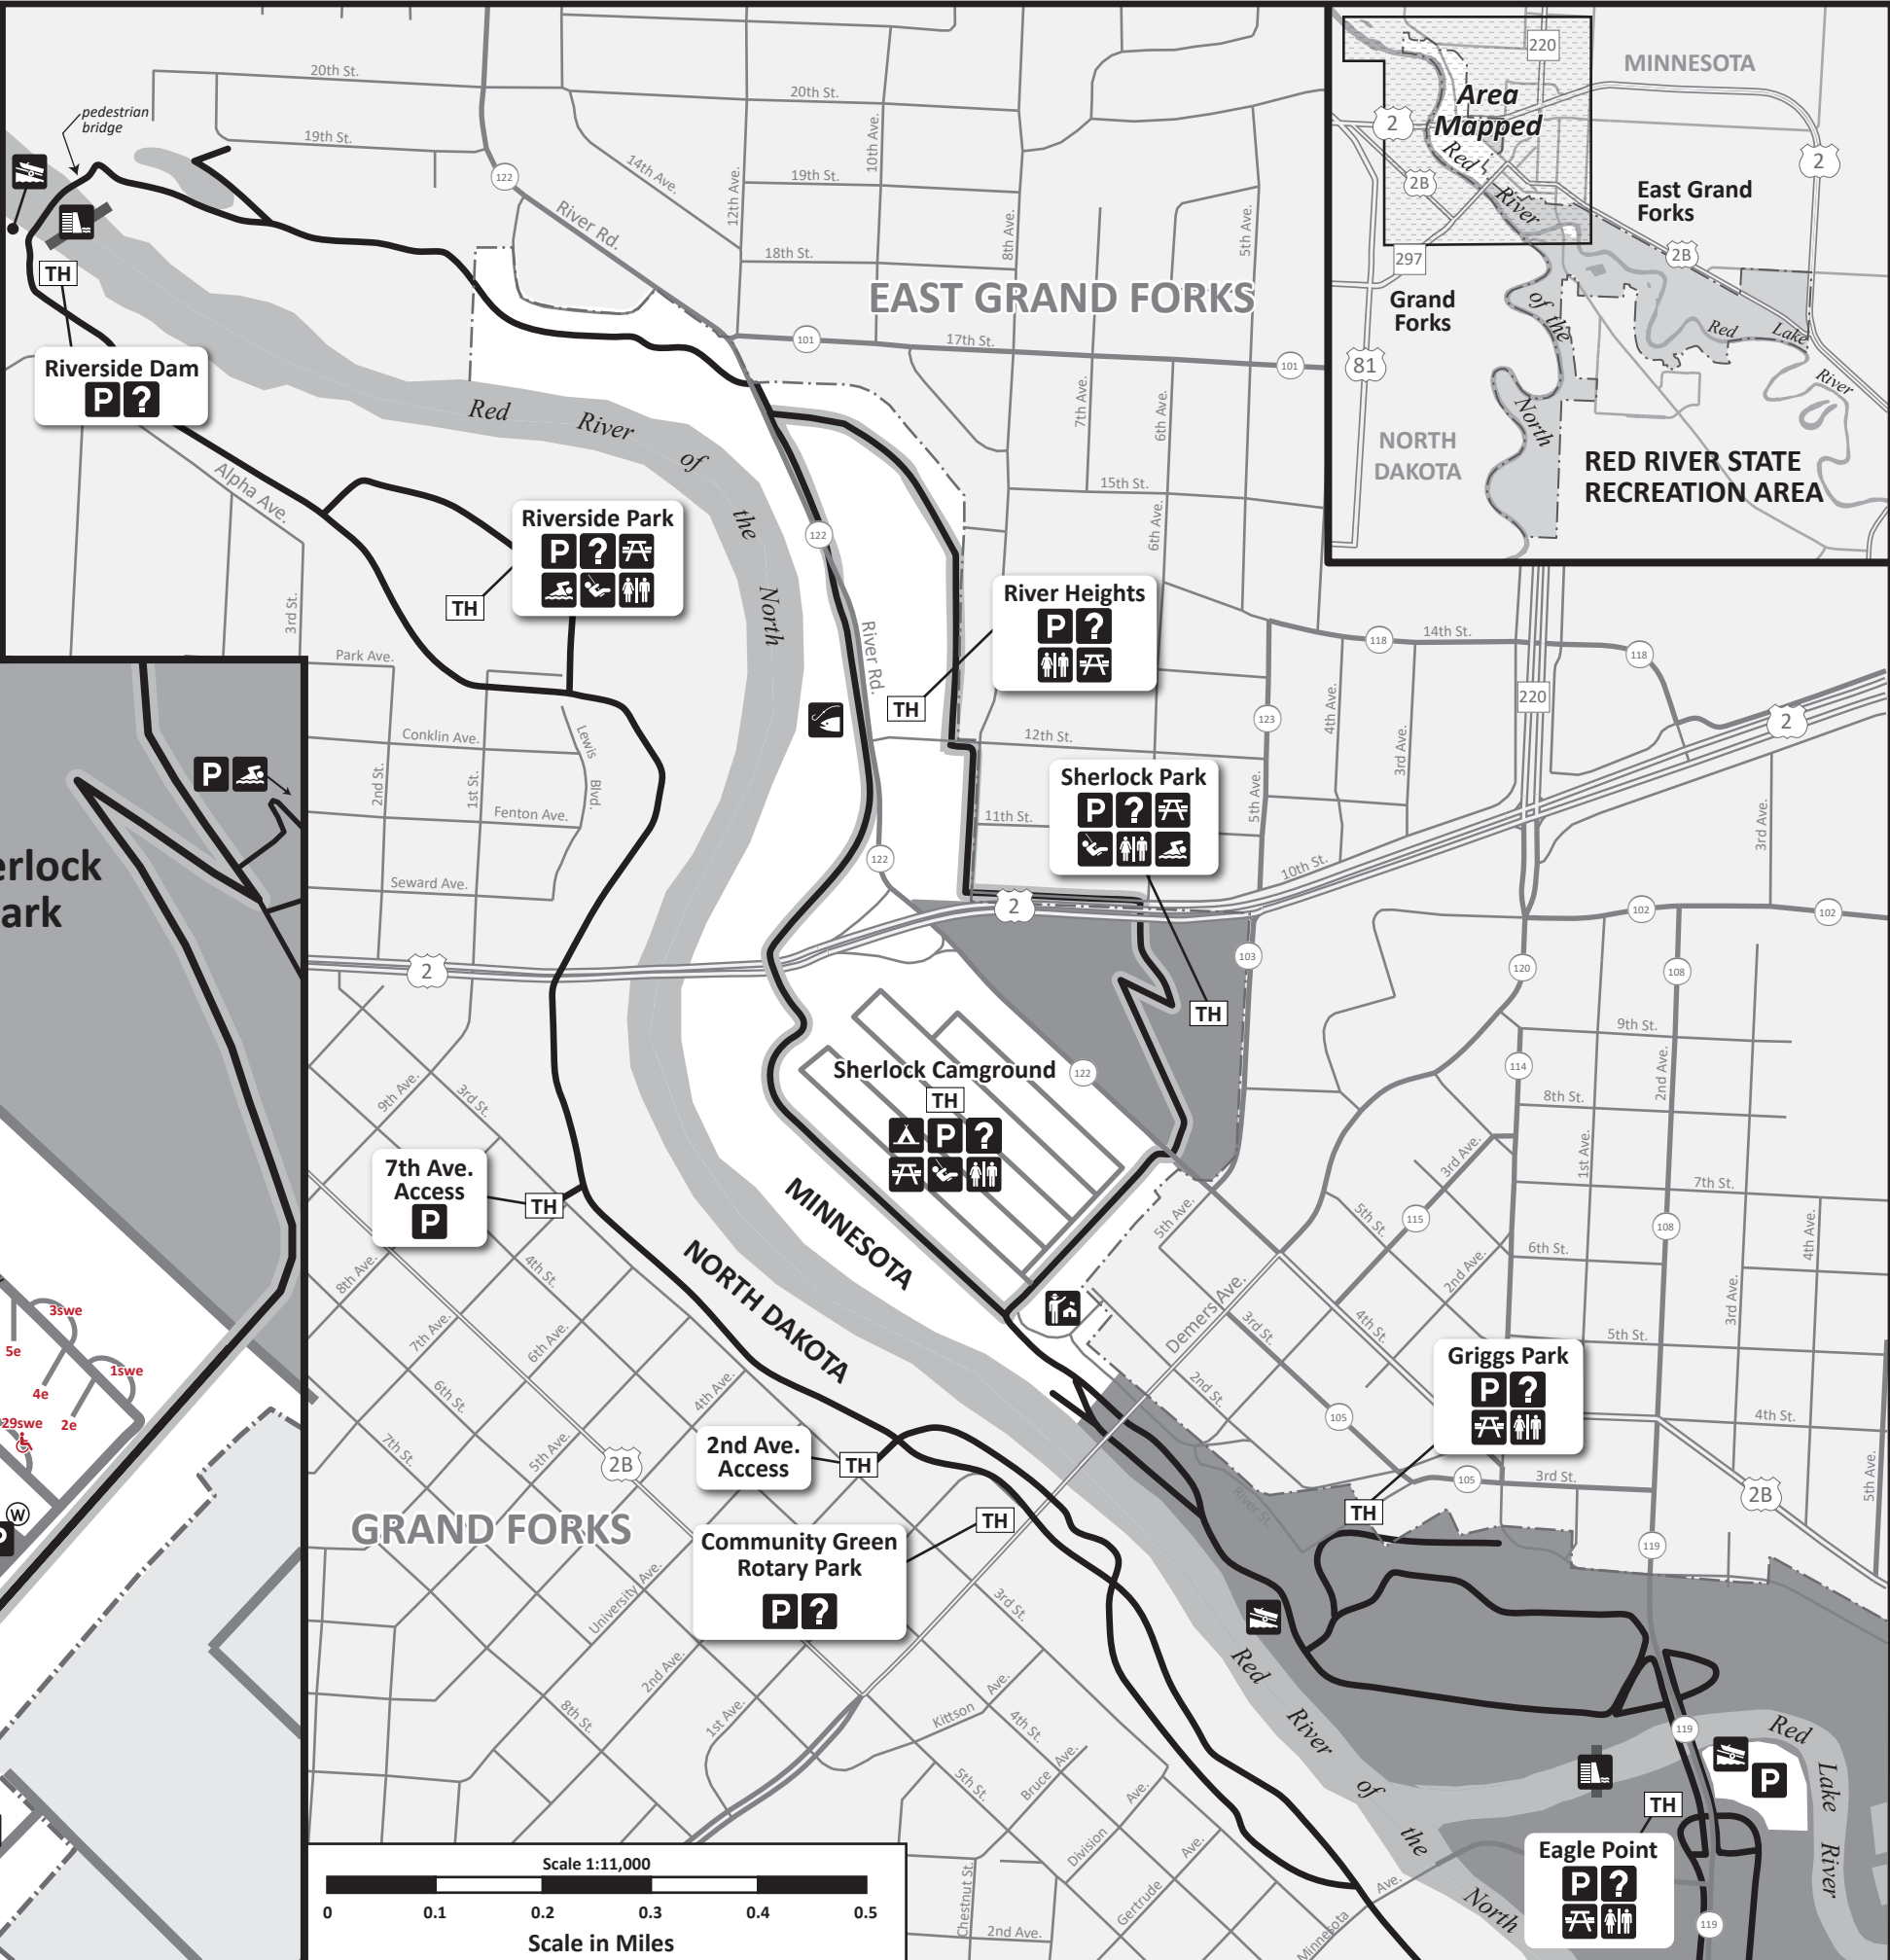

RED RIVER STATE RECREATION AREA

TRAILS

- Paved
- Access Path
- Hiking Club

FACILITIES

- Park Office
- Parking
- Information
- Campground
- Walk-in Campsite

- Group Camp
- Swimming
- Trailer Access
- Shorefishing
- Dam
- Playground
- Picnic Area
- Restroom
- Shower Building

- Dumpster
- Trailhead
- Primitive Toilet
- Drinking Water
- Firewood
- Accessible Campsite
- Electric Campsite
- Full Hook-up Site (sewer, water, electric)

SHERLOCK CAMPGROUND