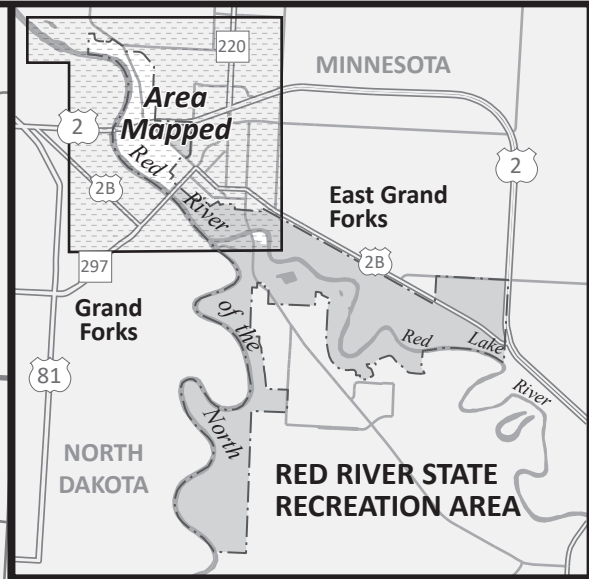

RED RIVER STATE RECREATION AREA

TRAILS

- Paved
- Access Path
- Hiking Club

FACILITIES

- Park Office
- Parking
- Information
- Campground
- Walk-in Campsite

- Group Camp
- Swimming
- Trailer Access
- Shorefishing
- Dam
- Playground
- Picnic Area
- Restroom
- Shower Building

- Dumpster
- Trailhead
- Primitive Toilet
- Drinking Water
- Firewood
- Accessible Campsite
- Electric Campsite
- Full Hook-up Site (sewer, water, electric)

SHERLOCK CAMPGROUND