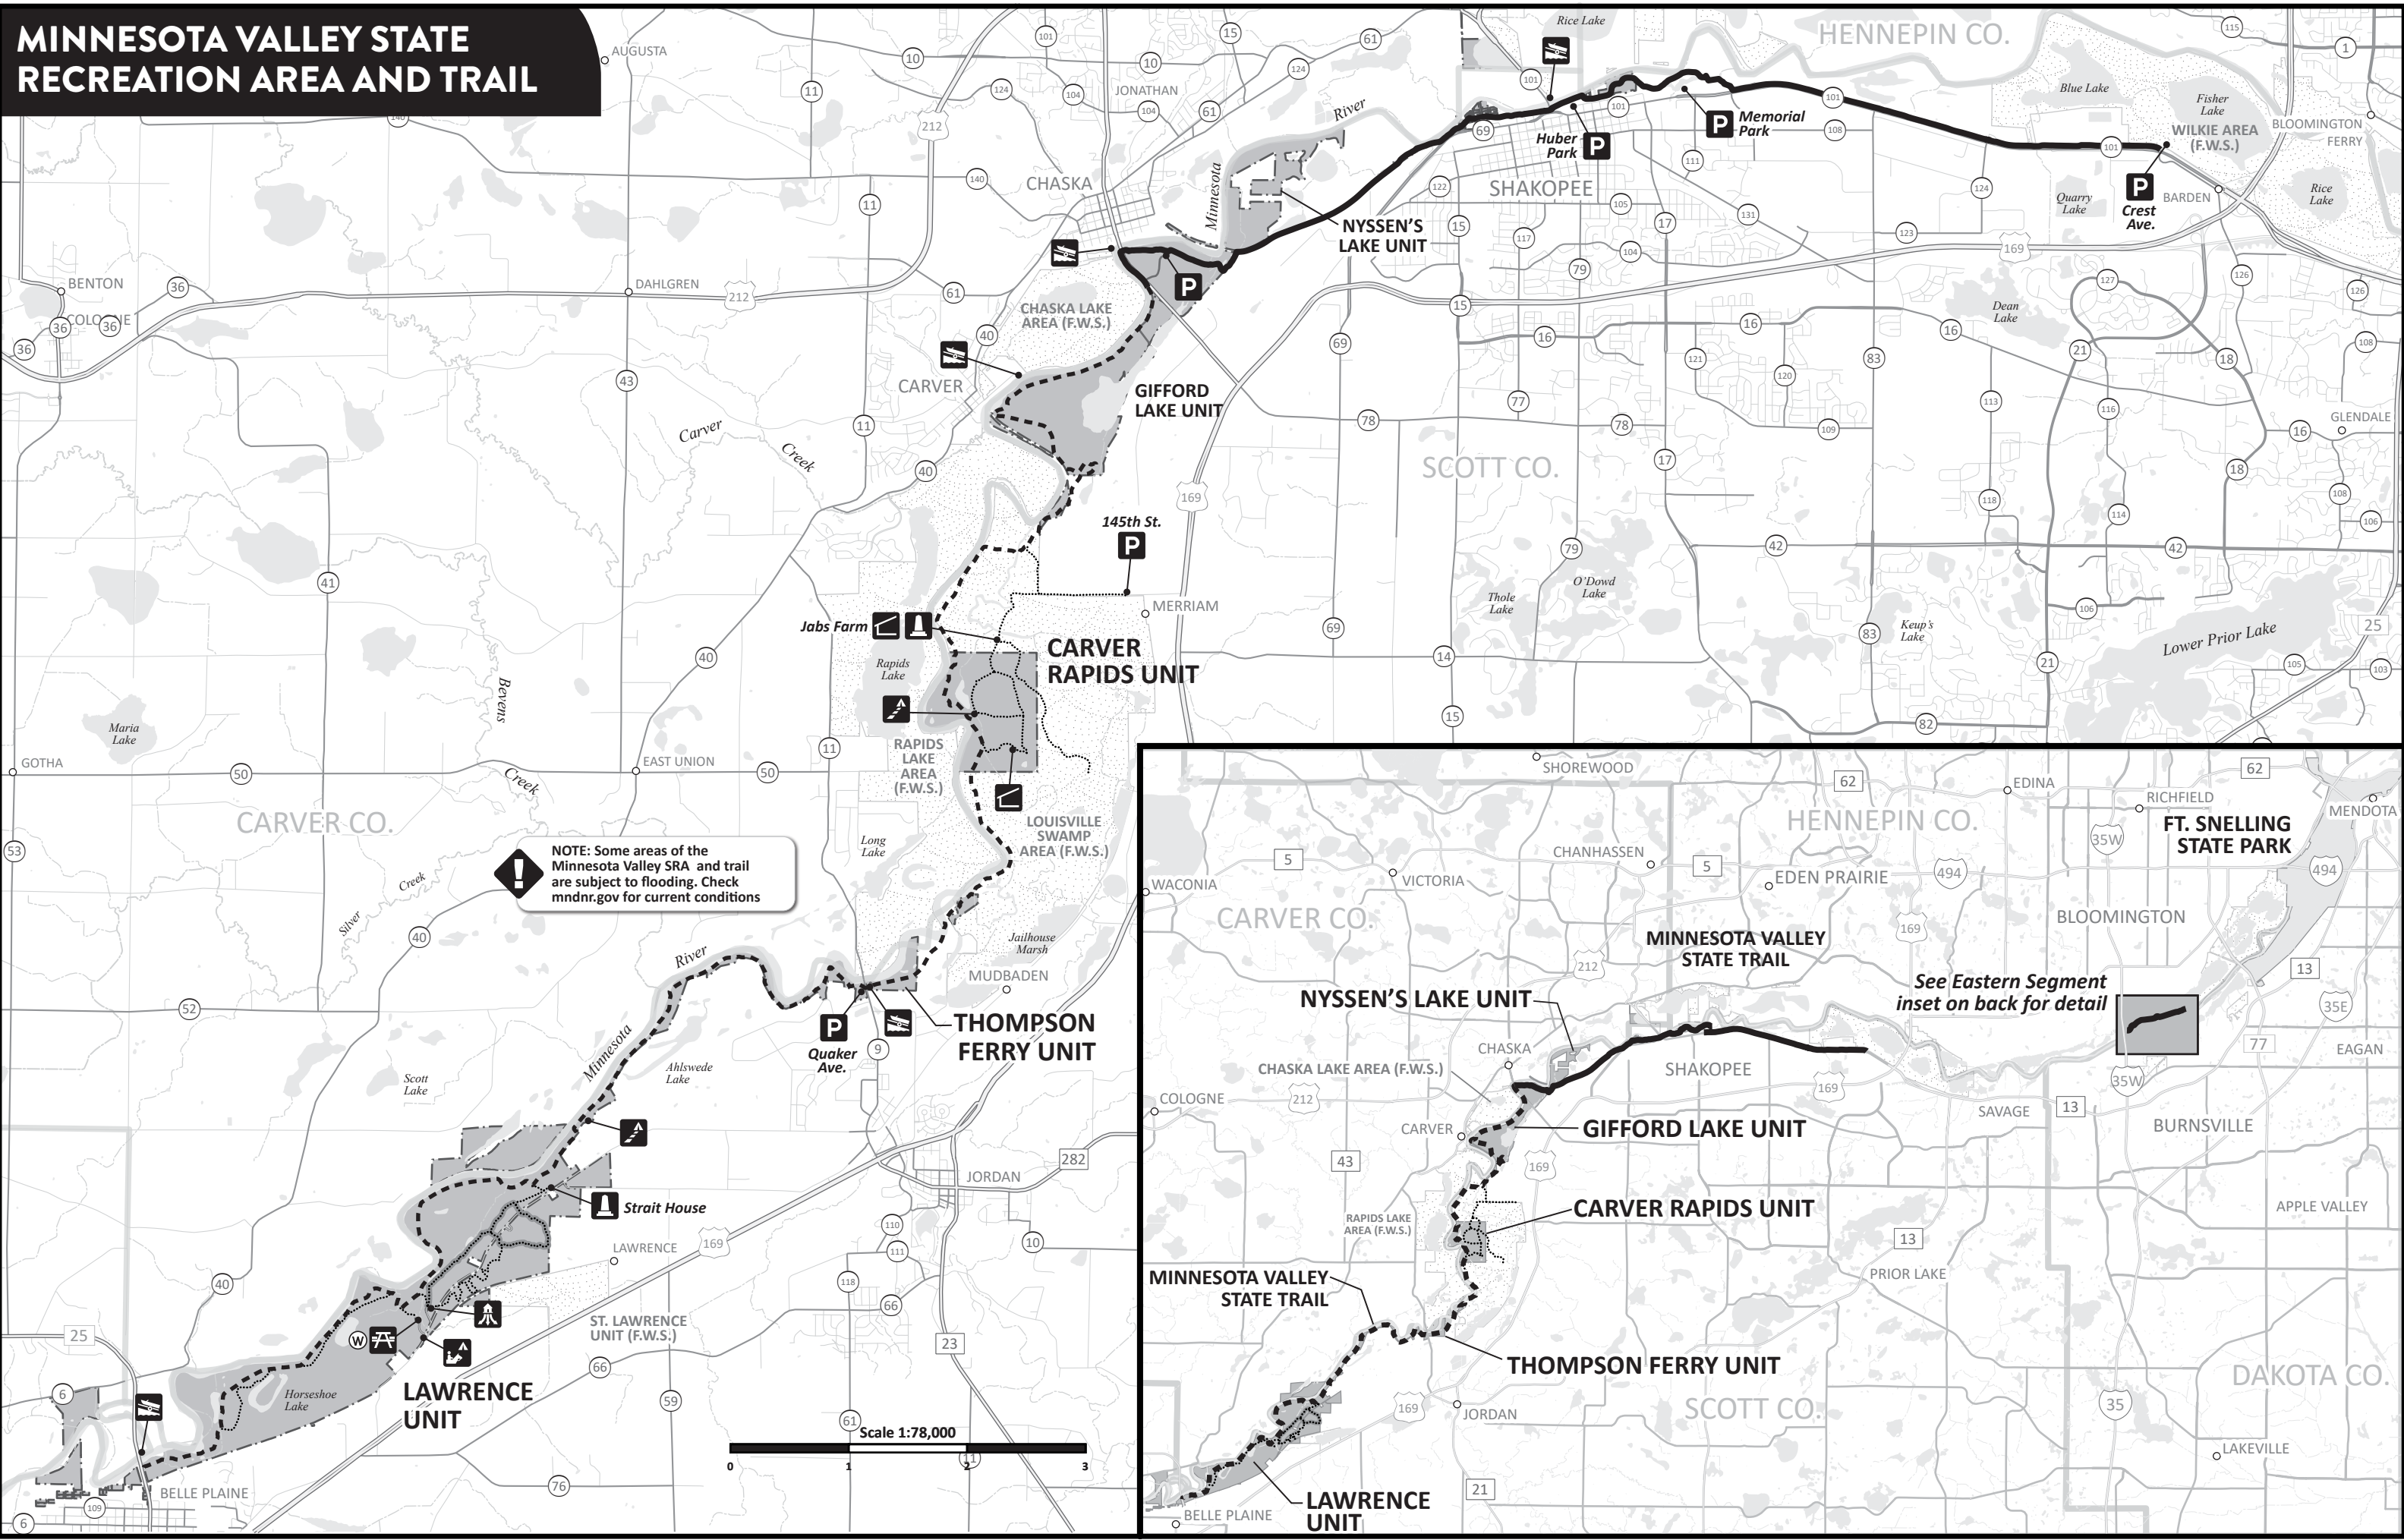

MINNESOTA VALLEY STATE RECREATION AREA AND TRAIL

NOTE: Some areas of the Minnesota Valley SRA and trail are subject to flooding. Check mndnr.gov for current conditions