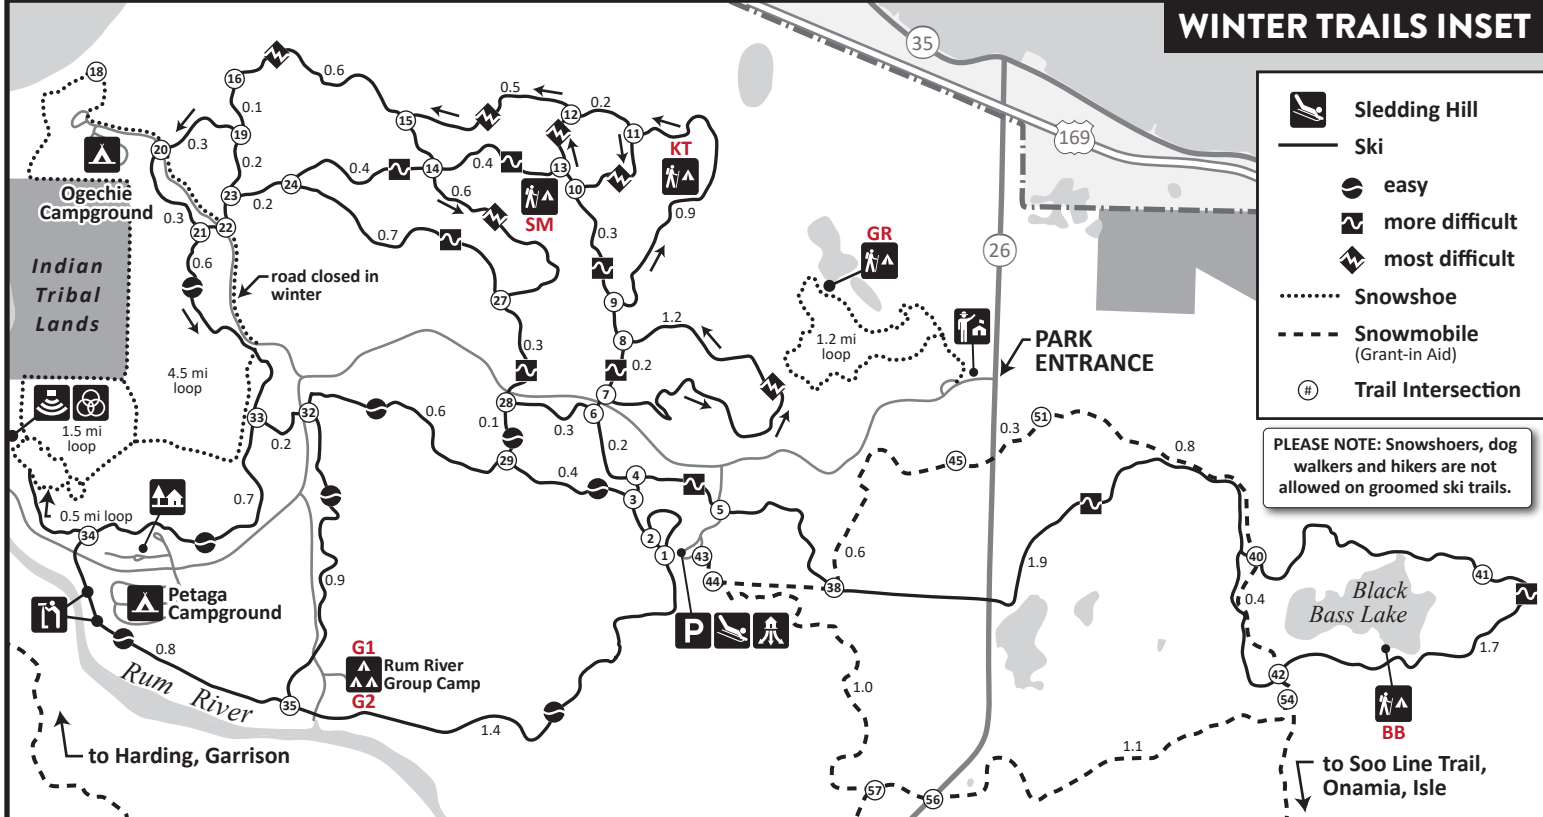

**WINTER TRAILS INSET**

**MILLE LACS KATHIO STATE PARK**

- TRAILS**
- ..... Hike
  - - - Hike/Horse
  - - - Interpretive Trail
  - Hiking Club Trail
  - (H) Trail Intersection

- FACILITIES**
- 🏠 Park Office
  - 🏠 Trail Center
  - 🏠 Interpretive Center
  - P Parking
  - 🍷 Picnic Area
  - 🏠 Historical Site
  - 🚻 Restrooms
  - 🏠 Overlook
  - 🏠 Fire Tower
  - 🏠 Play Area
  - 🏠 Amphitheater
  - 🏠 Trailer Access
  - 🏠 Swimming
  - 🏠 Fish Cleaning Shelter
  - 🏠 Former Dam Site
  - 🏠 Campground
  - 🏠 Primitive Group Camp
  - 🏠 Backpack Campsite
  - 🏠 Equestrian Camping
  - 🏠 Camper Cabins
  - 🏠 RV Sanitation Station
  - 🏠 Private Property