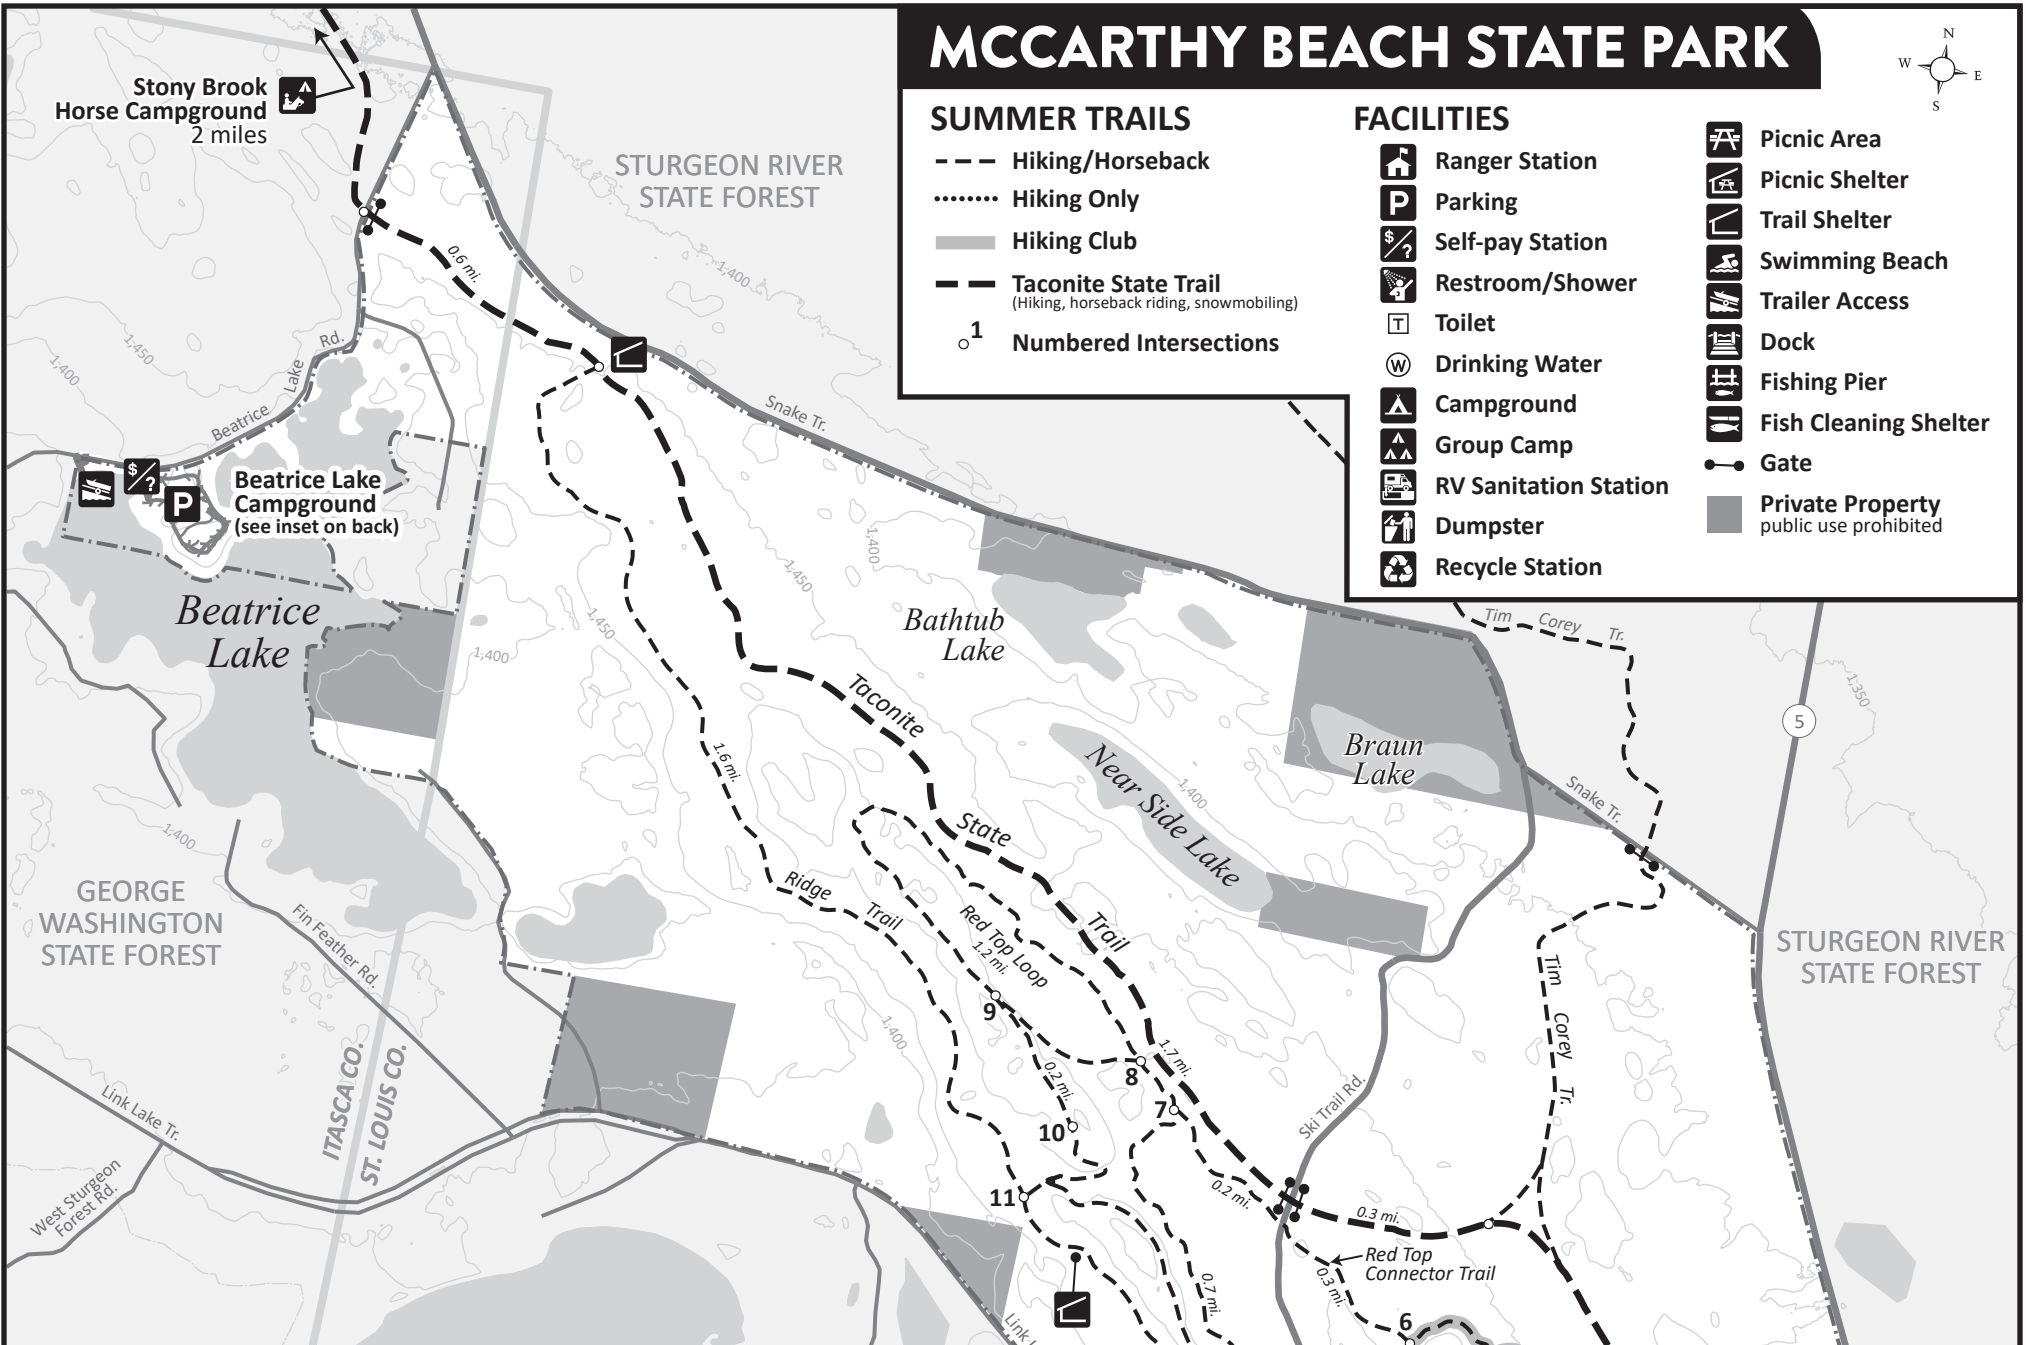

# MCCARTHY BEACH STATE PARK

## SUMMER TRAILS

- Hiking/Horseback
- Hiking Only
- Hiking Club
- Taconite State Trail  
(Hiking, horseback riding, snowmobiling)
- Numbered Intersections

## FACILITIES

- Ranger Station
- Parking
- Self-pay Station
- Restroom/Shower
- Toilet
- Drinking Water
- Campground
- Group Camp
- RV Sanitation Station
- Dumpster
- Recycle Station
- Picnic Area
- Picnic Shelter
- Trail Shelter
- Swimming Beach
- Trailer Access
- Dock
- Fishing Pier
- Fish Cleaning Shelter
- Gate
- Private Property  
public use prohibited

## SIDE LAKE CAMPGROUND

Campground open  
April 29-October 23