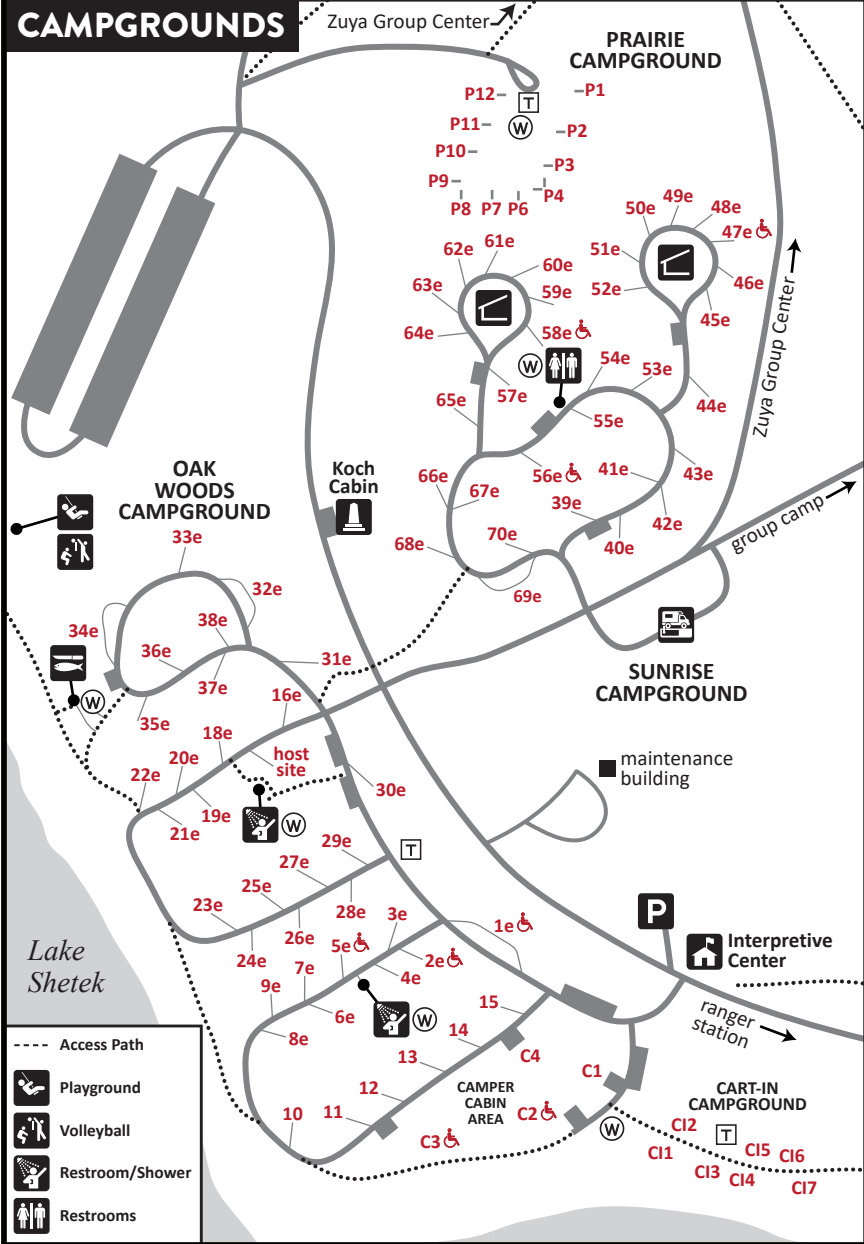

Lake Shetek

WINTER SERVICES NOTE:
 Snowmobile trails exist in the area and in the park. Visit mndnr.gov/snowmobile for details.
 The park offers groomed snowshoe trails depending on winter conditions. Inquire more information at the ranger station.

LAKE SHETEK STATE PARK

TRAILS

- Hiking
- Casey Jones State Trail
- Hiking Club Trail

FACILITIES

- Park Buildings
- Parking
- Shelter
- Picnic Shelter
- Picnic Area
- Swimming Beach
- Carry-in Access
- Trailer Access
- Historic Site

Campground

Camper Cabin

Cart-in Sites

Group Center

Primitive Group Camp

Amphitheater

Overlook

Dam