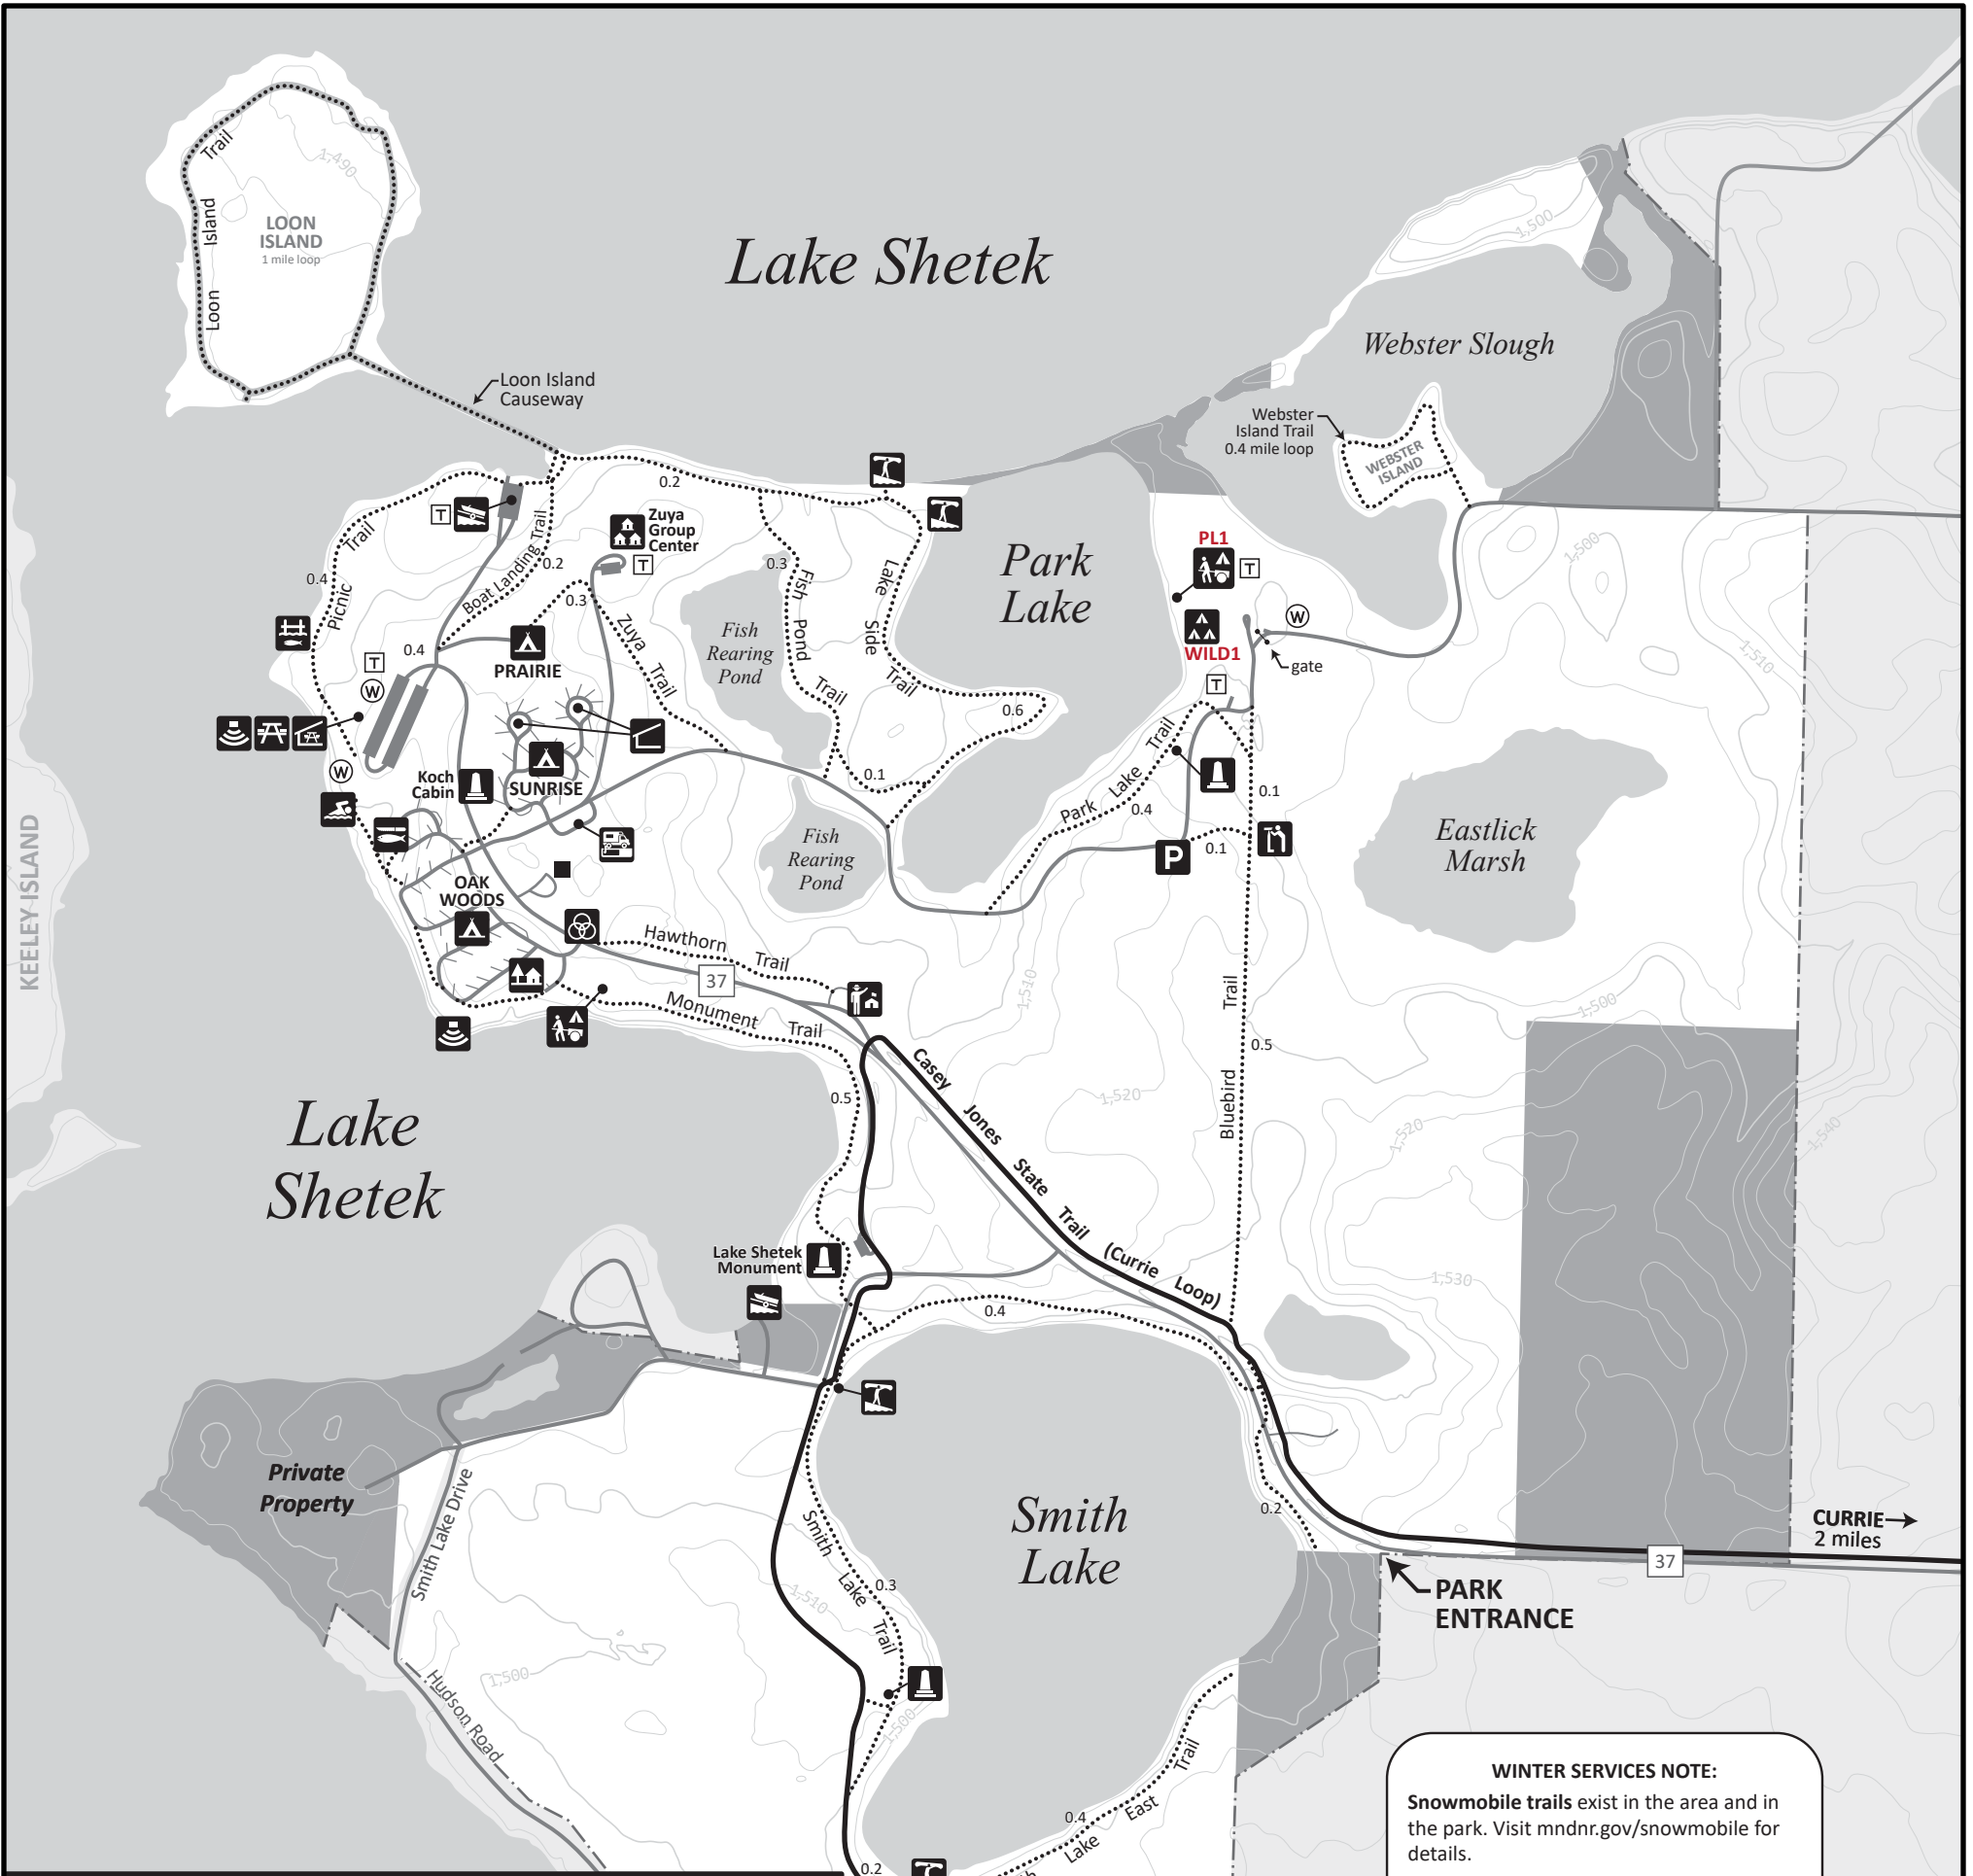

Lake Shetek

WINTER SERVICES NOTE:
 Snowmobile trails exist in the area and in the park. Visit mndnr.gov/snowmobile for details.
 The park offers groomed snowshoe trails depending on winter conditions. Inquire more information at the park office.

LAKE SHETEK STATE PARK

<p>TRAILS</p> <ul style="list-style-type: none"> Hiking Casey Jones State Trail Hiking Club Trail <p>FACILITIES</p> <ul style="list-style-type: none"> Park Office Interpretive Center Parking Shelter Picnic Shelter Picnic Area Swimming Beach Carry-in Access Trailer Access Fishing Pier 	<ul style="list-style-type: none"> Historic Site Campground Camper Cabin Cart-in Sites Group Center Primitive Group Camp Amphitheater Overlook Dam RV Sanitation Station Primitive Toilet Drinking Water Maintenance Building Private Property Public use prohibited
--	--