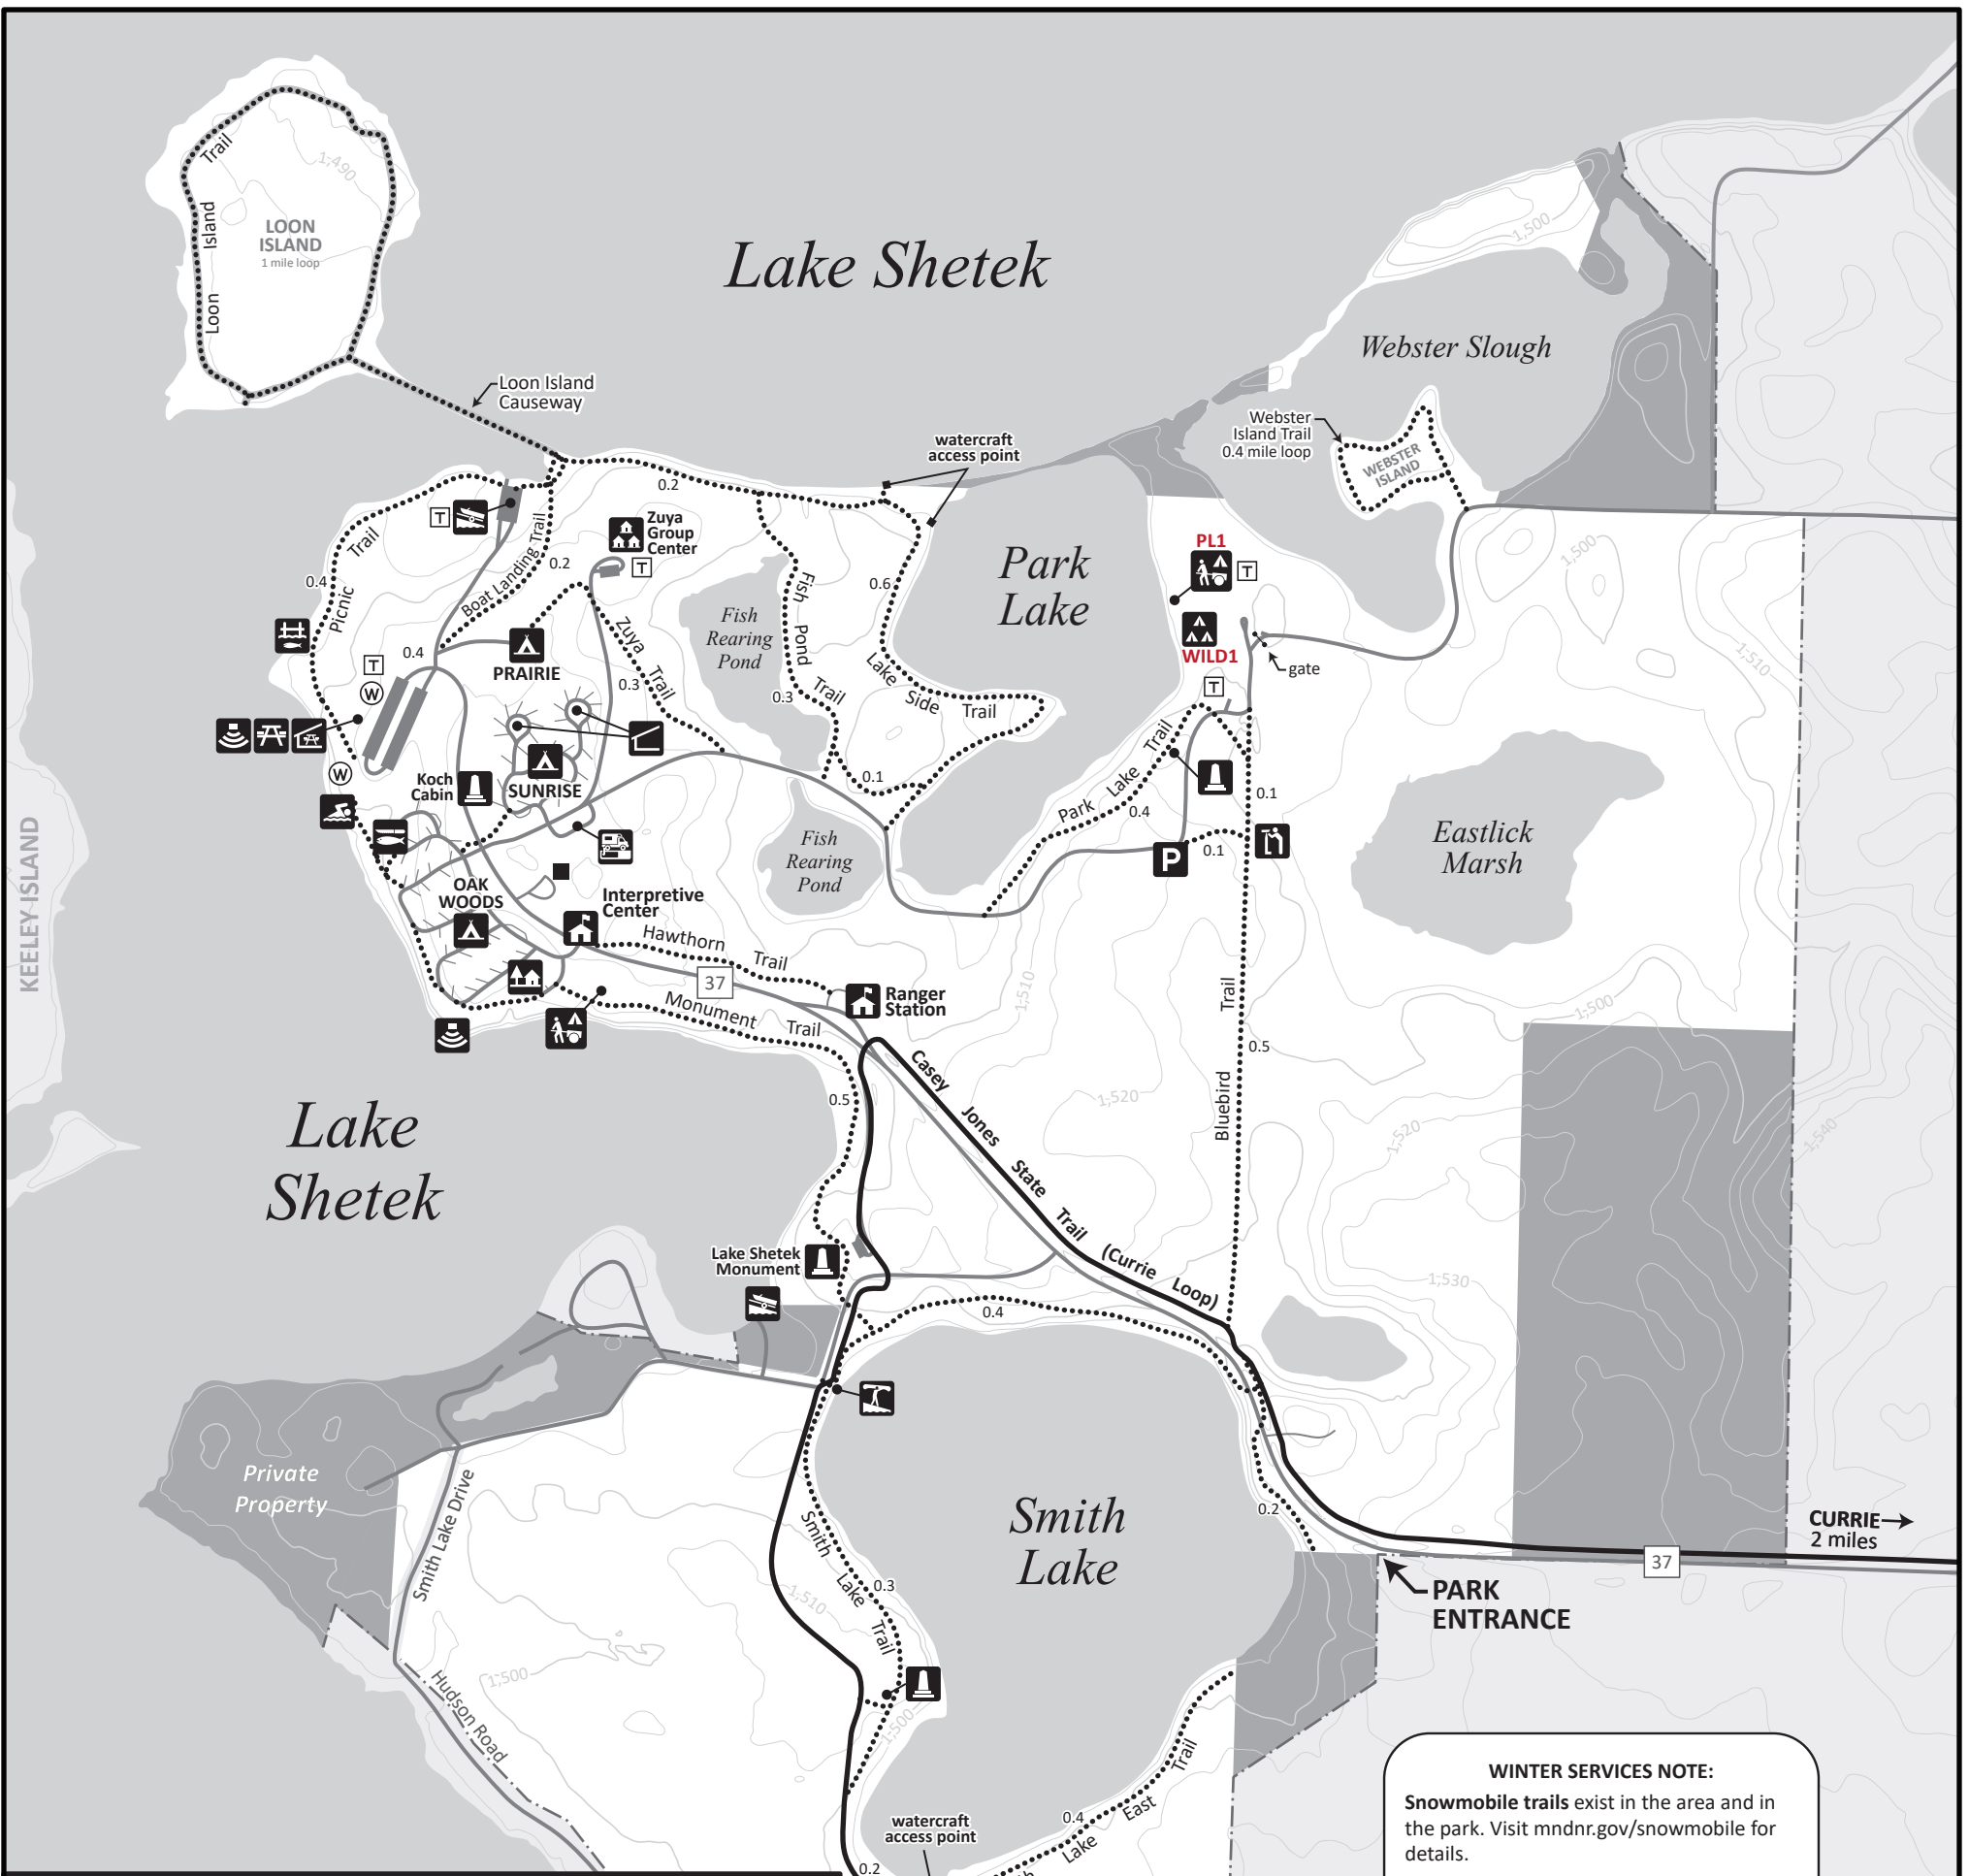

Lake Shetek

WINTER SERVICES NOTE:
 Snowmobile trails exist in the area and in the park. Visit mndnr.gov/snowmobile for details.
 The park offers groomed snowshoe trails depending on winter conditions. Inquire more information at the ranger station.

LAKE SHETEK STATE PARK

TRAILS

- Hiking
- Casey Jones State Trail
- Hiking Club Trail

FACILITIES

- Park Buildings
- Parking
- Shelter
- Picnic Shelter
- Picnic Area
- Swimming Beach
- Carry-in Access
- Trailer Access
- Historic Site

Campground

Camper Cabin

Cart-in Sites

Group Center

Primitive Group Camp

Amphitheater

Overlook

Dam

RV Sanitation Station

Toilet

Drinking Water

Maintenance Building

Private Property
Public use prohibited