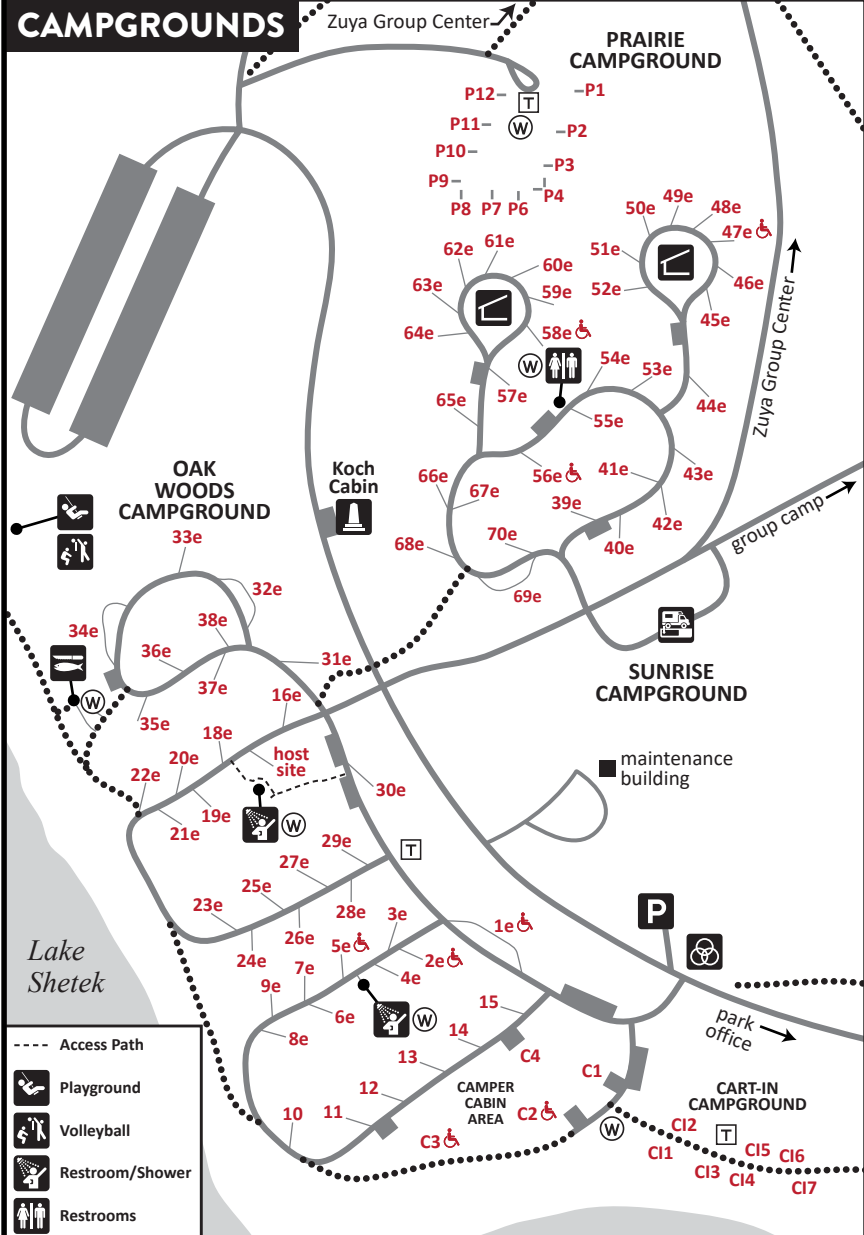

Lake Shetek

WINTER SERVICES NOTE:
 Snowmobile trails exist in the area and in the park. Visit mndnr.gov/snowmobile for details.
 The park offers groomed snowshoe trails depending on winter conditions. Inquire more information at the park office.

LAKE SHETEK STATE PARK

<p>TRAILS</p> <ul style="list-style-type: none"> Hiking Casey Jones State Trail Hiking Club Trail <p>FACILITIES</p> <ul style="list-style-type: none"> Park Office Interpretive Center Parking Shelter Picnic Shelter Picnic Area Swimming Beach Carry-in Access Trailer Access Fishing Pier 	<ul style="list-style-type: none"> Historic Site Campground Camper Cabin Cart-in Sites Group Center Primitive Group Camp Amphitheater Overlook Dam RV Sanitation Station Primitive Toilet Drinking Water Maintenance Building Private Property Public use prohibited
--	--