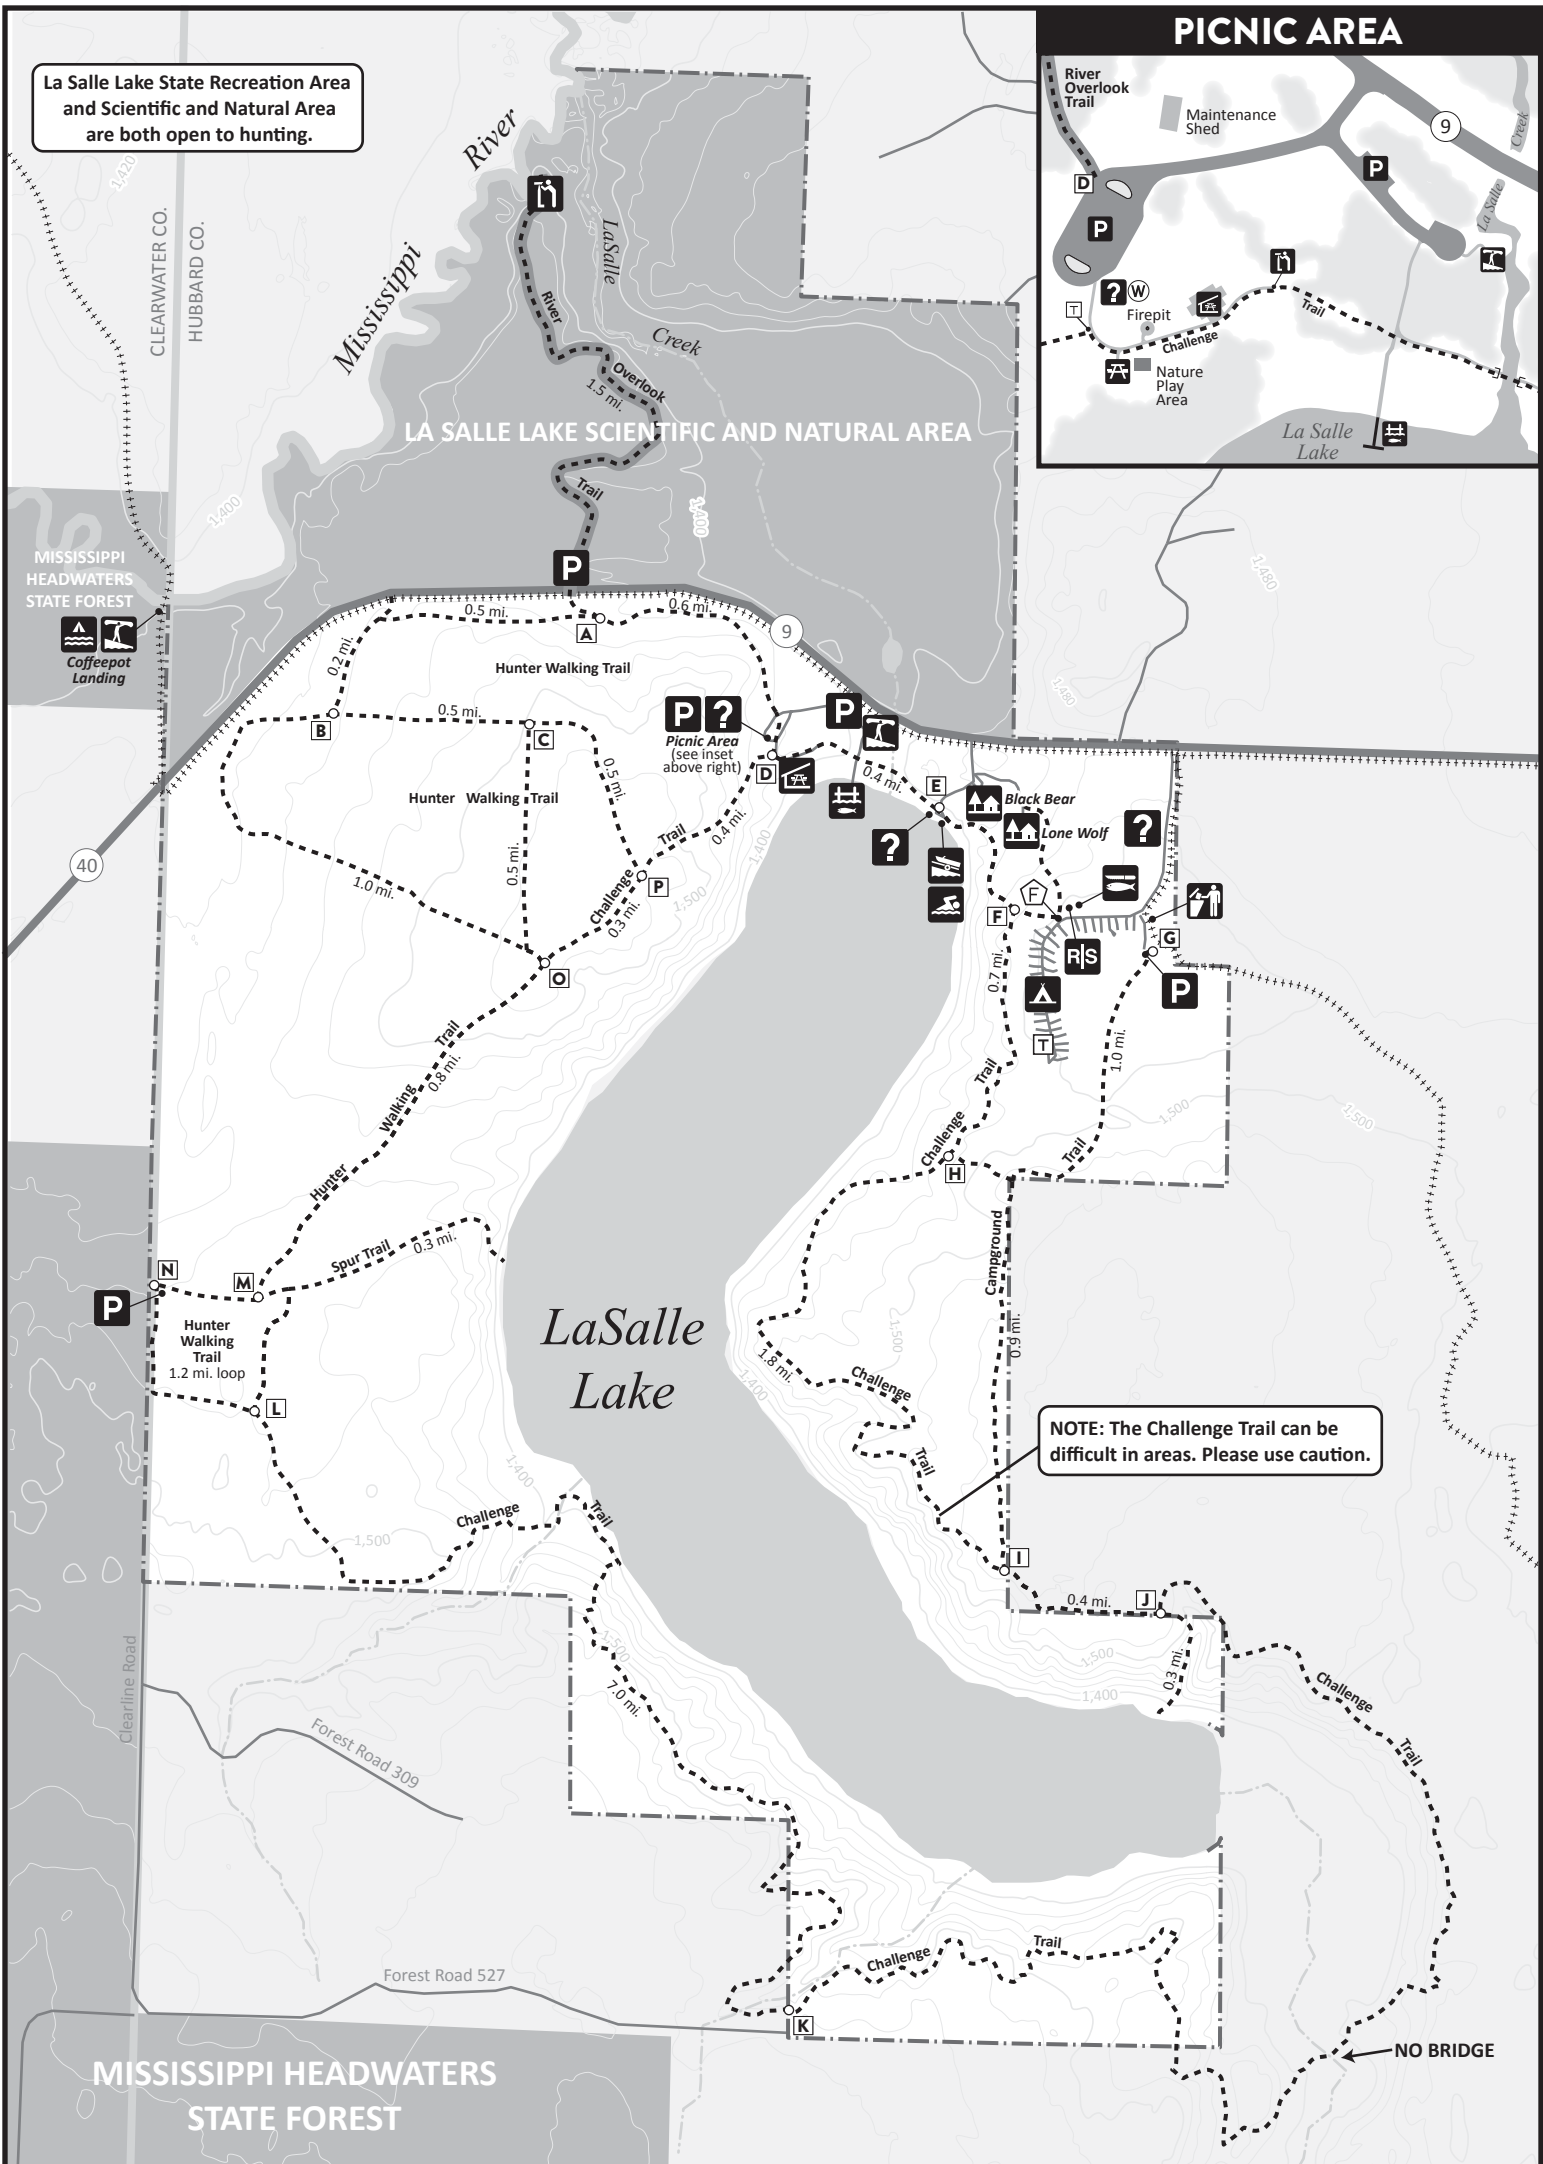

La Salle Lake State Recreation Area and Scientific and Natural Area are both open to hunting.

PICNIC AREA

NOTE: The Challenge Trail can be difficult in areas. Please use caution.

NO BRIDGE

LA SALLE LAKE STATE RECREATION AREA

TRAILS

- Hiking
- Hiking Club
- ***** Snowmobile
- Ⓚ Intersection Letters

FACILITIES

- P** Parking
- ?** Information
- Ⓜ** Picnic Area
- Ⓜ** Picnic Shelter
- Ⓜ** Overlook
- F** Firewood

- Ⓜ** Campground
- Ⓜ** Cabins
- Ⓜ** Watercraft Campsite
- R/S** Restroom/Shower
- Ⓜ** Drinking Water
- T** Primitive Toilet
- Ⓜ** Dumpster

- Ⓜ** Trailer Access
- Ⓜ** Carry-in Access
- Ⓜ** Fishing Pier

- Ⓜ** Swimming Area
- Ⓜ** Fish Cleaning Shelter