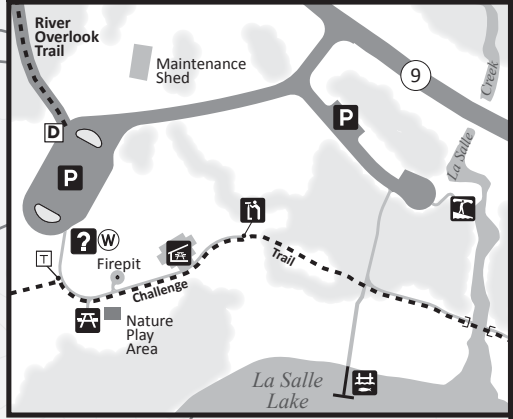

La Salle Lake State Recreation Area and Scientific and Natural Area are both open to hunting.

PICNIC AREA

NOTE: The Challenge Trail can be difficult in areas. Please use caution.

NO BRIDGE

LA SALLE LAKE STATE RECREATION AREA

TRAILS

- Hiking
- Hiking Club
- ***** Snowmobile
- Ⓚ Intersection Letters

FACILITIES

- P** Parking
- ?** Information
- Ⓜ** Picnic Area
- Ⓜ** Picnic Shelter
- Ⓜ** Overlook
- F** Firewood

- Ⓜ** Campground
- Ⓜ** Cabins
- Ⓜ** Watercraft Campsite
- R/S** Restroom/Shower
- Ⓜ** Drinking Water
- T** Primitive Toilet
- Ⓜ** Dumpster

- Ⓜ** Trailer Access
- Ⓜ** Carry-in Access
- Ⓜ** Fishing Pier

- Ⓜ** Swimming Area
- Ⓜ** Fish Cleaning Shelter