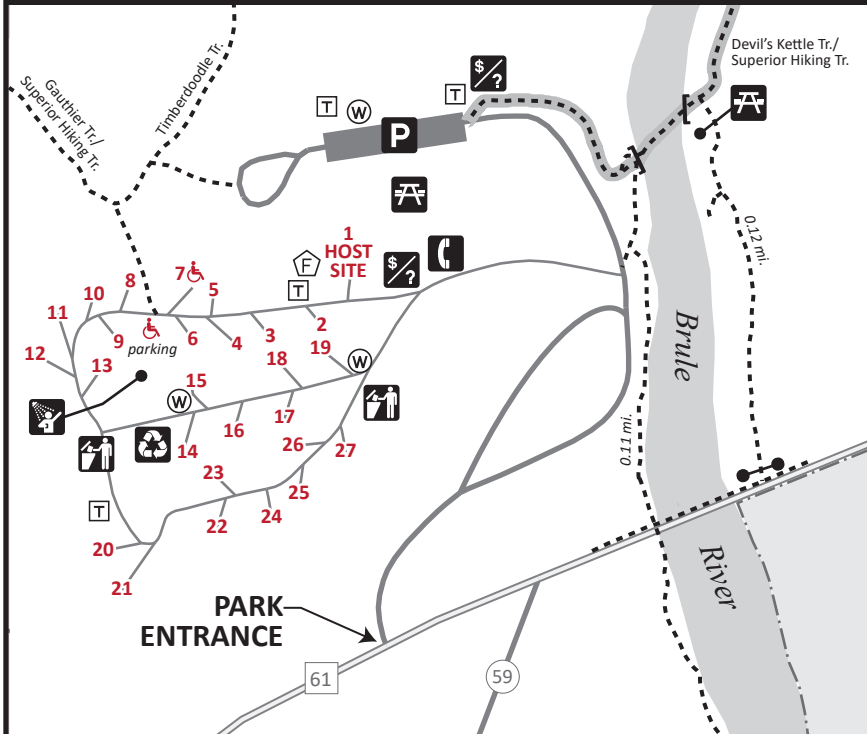

PARK ENTRANCE AND CAMPGROUND

JUDGE C.R. MAGNEY STATE PARK

TRAILS

- Hiking
- Hiking Club
- Superior Hiking Trail (outside the park)

FACILITIES

- Pay Station
- Public Telephone
- Parking
- Picnic Area
- Waterfall
- Campground
- Restroom/Shower
- Primitive Toilet
- Drinking Water
- Firewood

- Dumpster
- Recycle Station
- Gate (do not pass if closed)
- Private Property

Scale 1:31,000

Scale in Miles