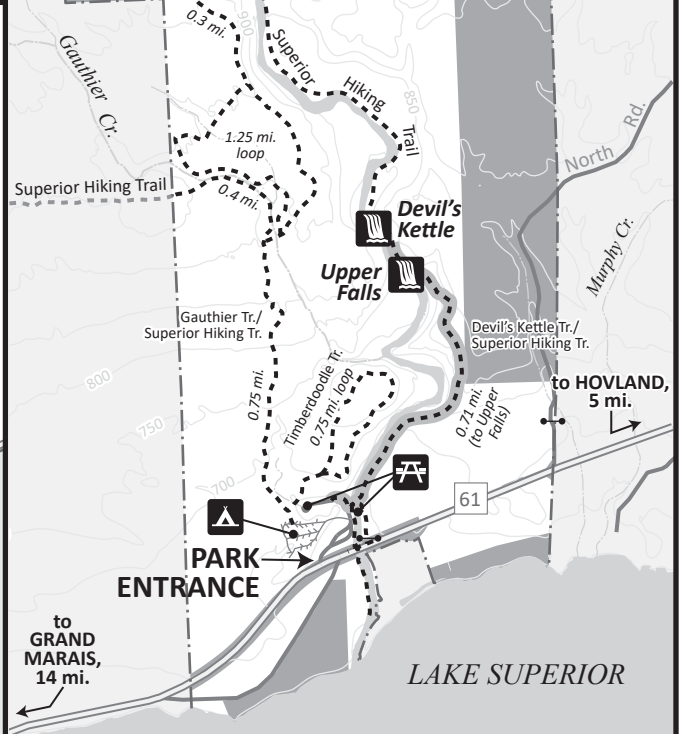

PARK ENTRANCE AND CAMPGROUND

JUDGE C.R. MAGNEY STATE PARK

TRAILS

- Hiking
- Hiking Club
- Superior Hiking Trail (outside the park)

FACILITIES

- Pay Station
- Public Telephone
- Parking
- Picnic Area
- Waterfall
- Campground
- Restroom/Shower
- Primitive Toilet
- Drinking Water
- Firewood

- Dumpster
- Recycle Station
- Gate (do not pass if closed)
- Private Property

Scale 1:31,000

Scale in Miles