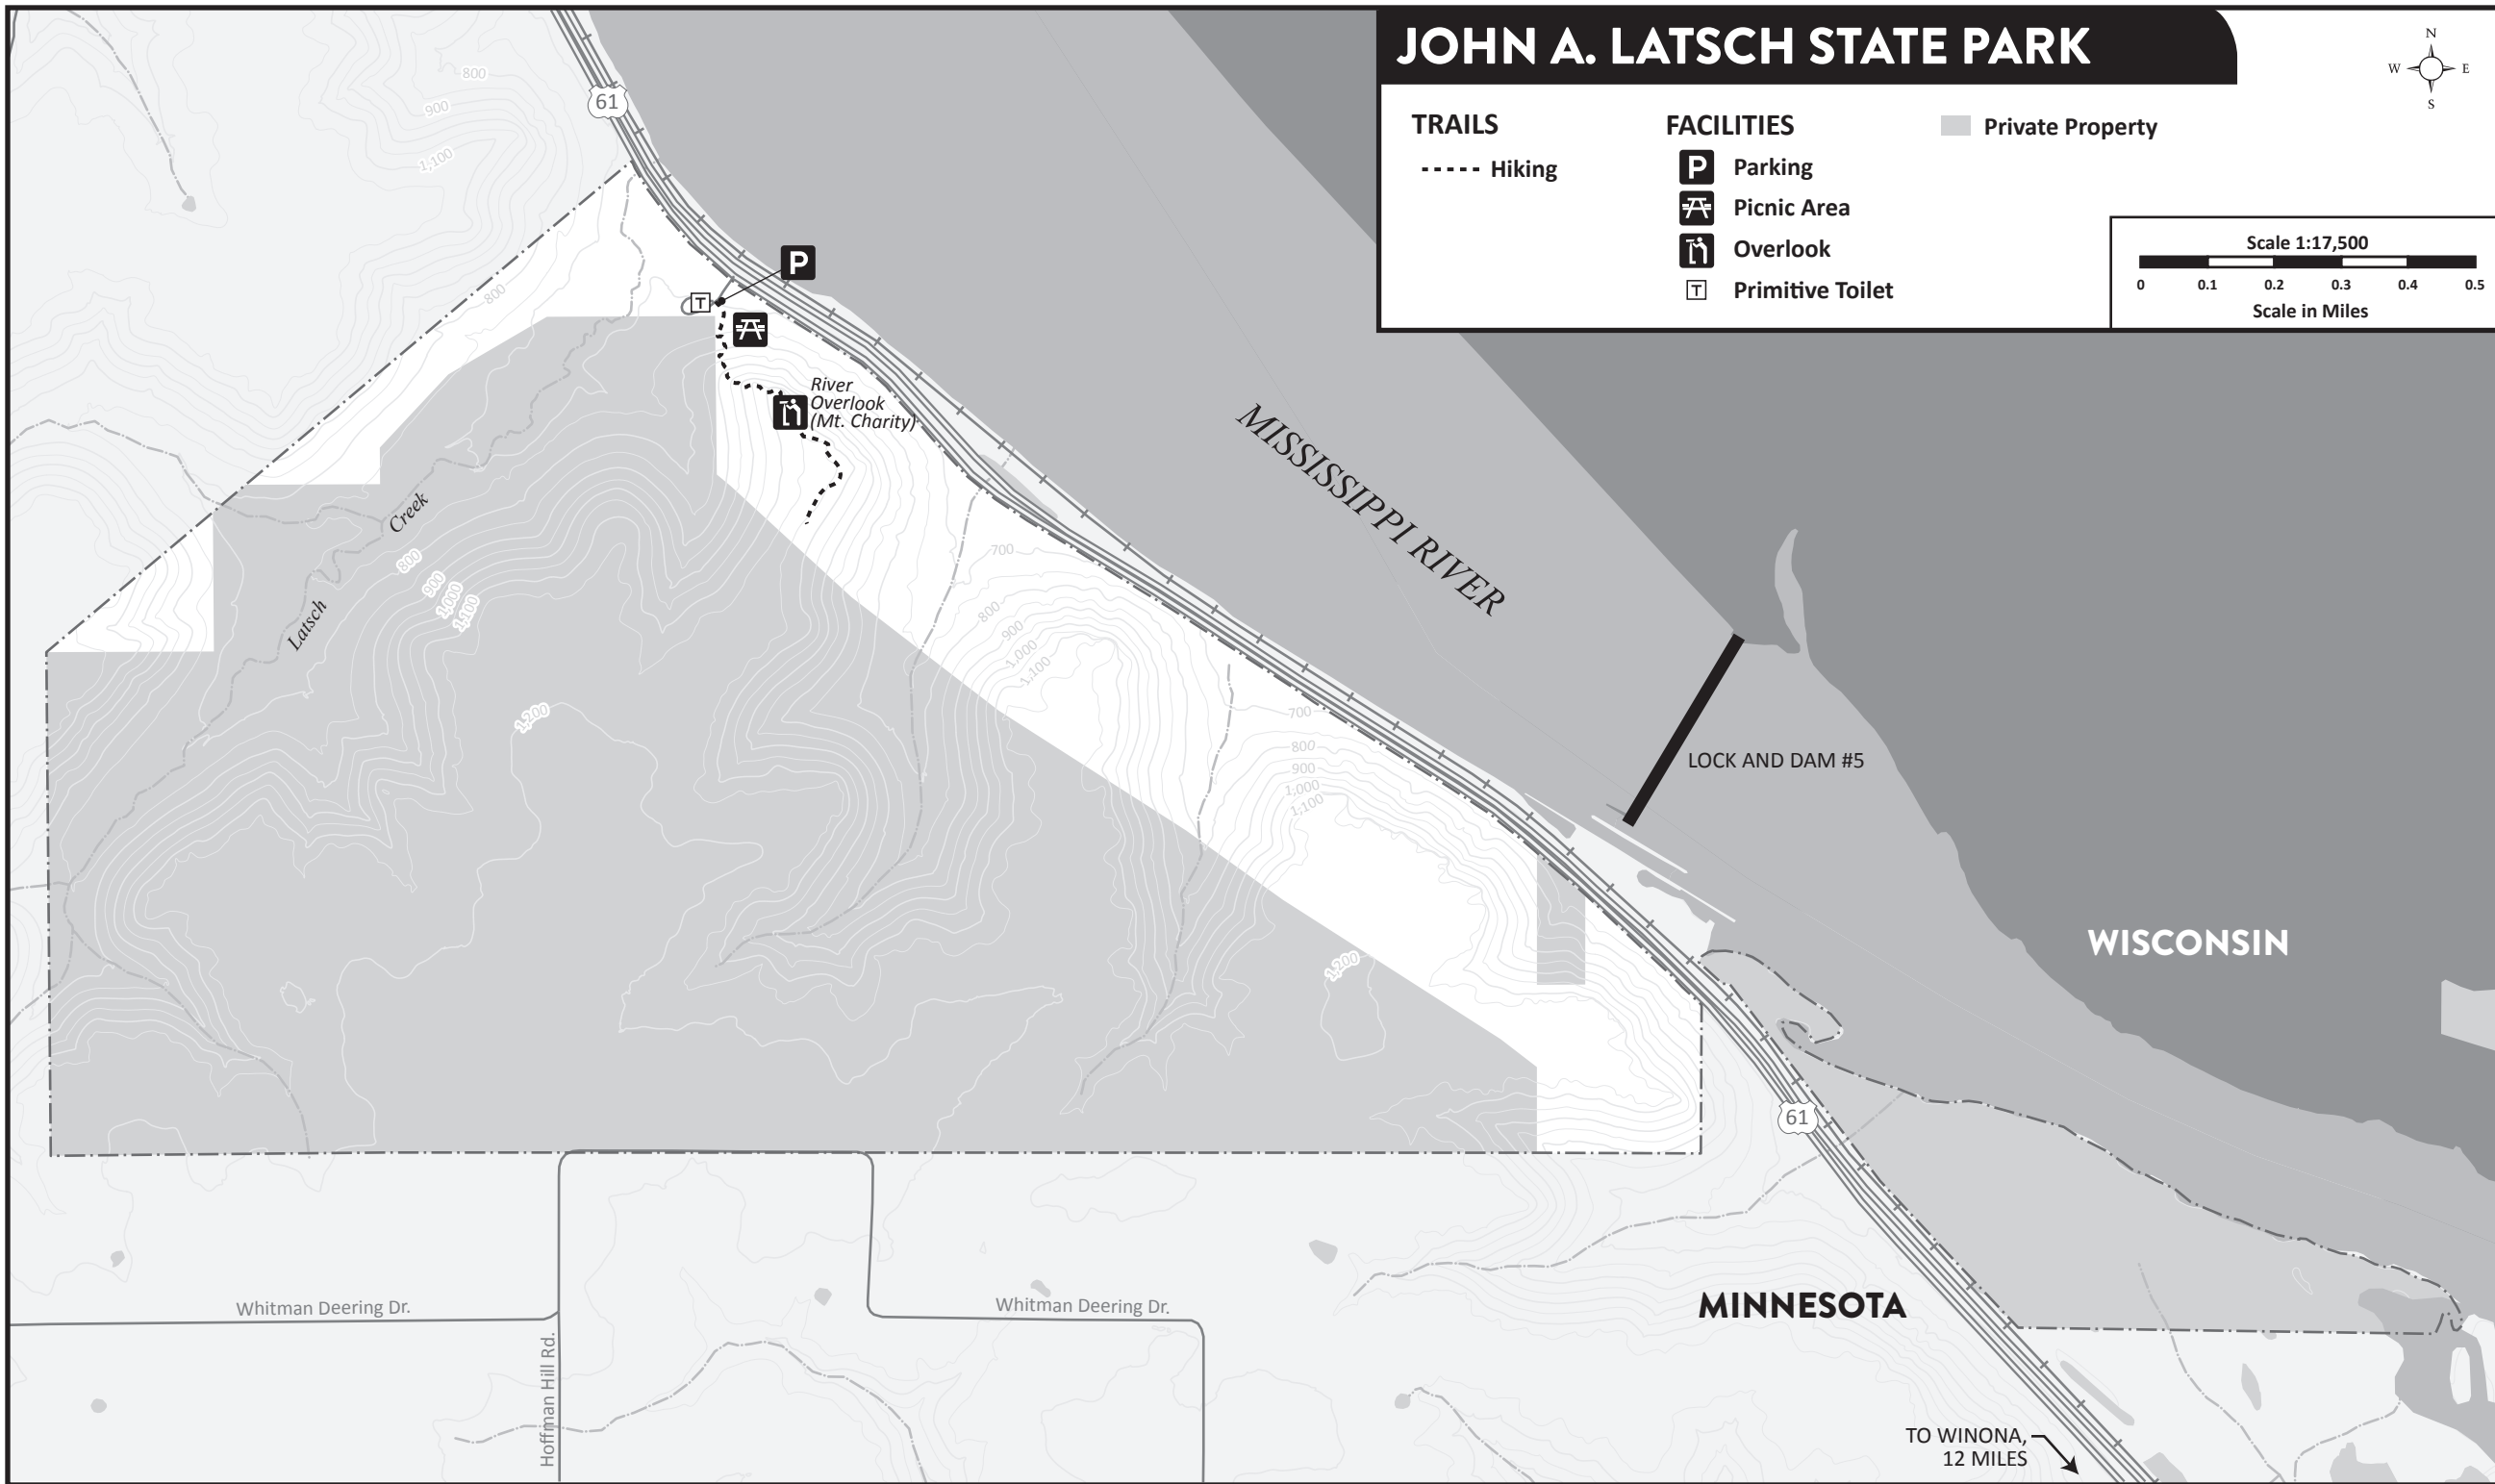

JOHN A. LATSCH STATE PARK

TRAILS

----- Hiking

FACILITIES

- Parking
- Picnic Area
- Overlook
- Primitive Toilet

Private Property

Scale 1:17,500

Scale in Miles

Whitman Deering Dr.

Hoffman Hill Rd.

Whitman Deering Dr.

MINNESOTA

WISCONSIN

LOCK AND DAM #5

TO WINONA,
12 MILES