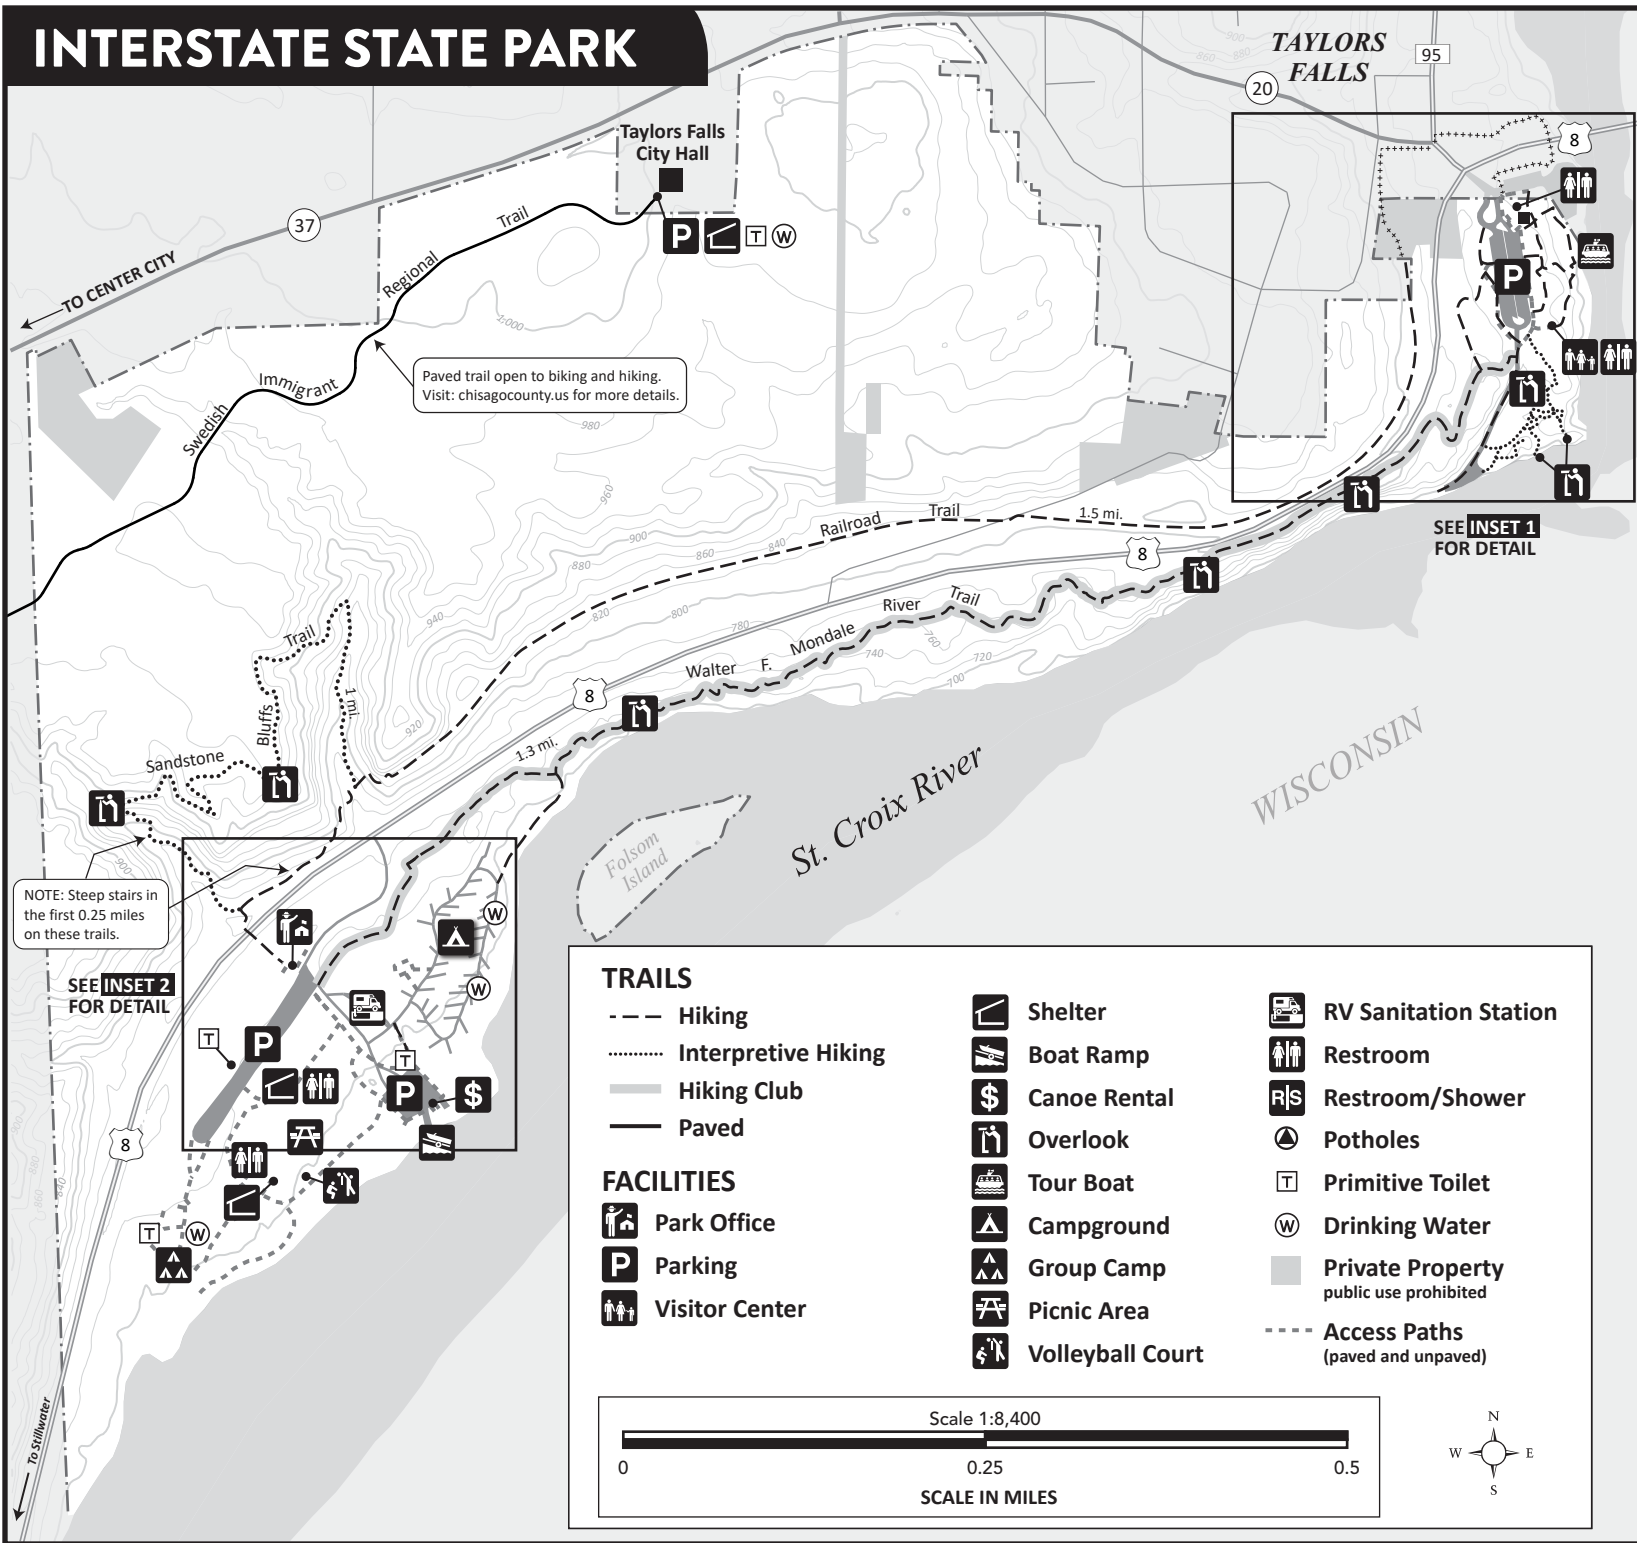

# INTERSTATE STATE PARK

- |                     |                  |   |
|---------------------|------------------|---|
| <b>TRAILS</b>       | Shelter          | RV Sanitation Station                     |
| Hiking              | Boat Ramp        | Restroom                                  |
| Interpretive Hiking | Canoe Rental     | Restroom/Shower                           |
| Hiking Club         | Overlook         | Potholes                                  |
| Paved               | Tour Boat        | Primitive Toilet                          |
| <b>FACILITIES</b>   | Campground       | Drinking Water                            |
| Park Office         | Group Camp       | Private Property<br>public use prohibited |
| Parking             | Picnic Area      | Access Paths<br>(paved and unpaved)       |
| Visitor Center      | Volleyball Court |   |