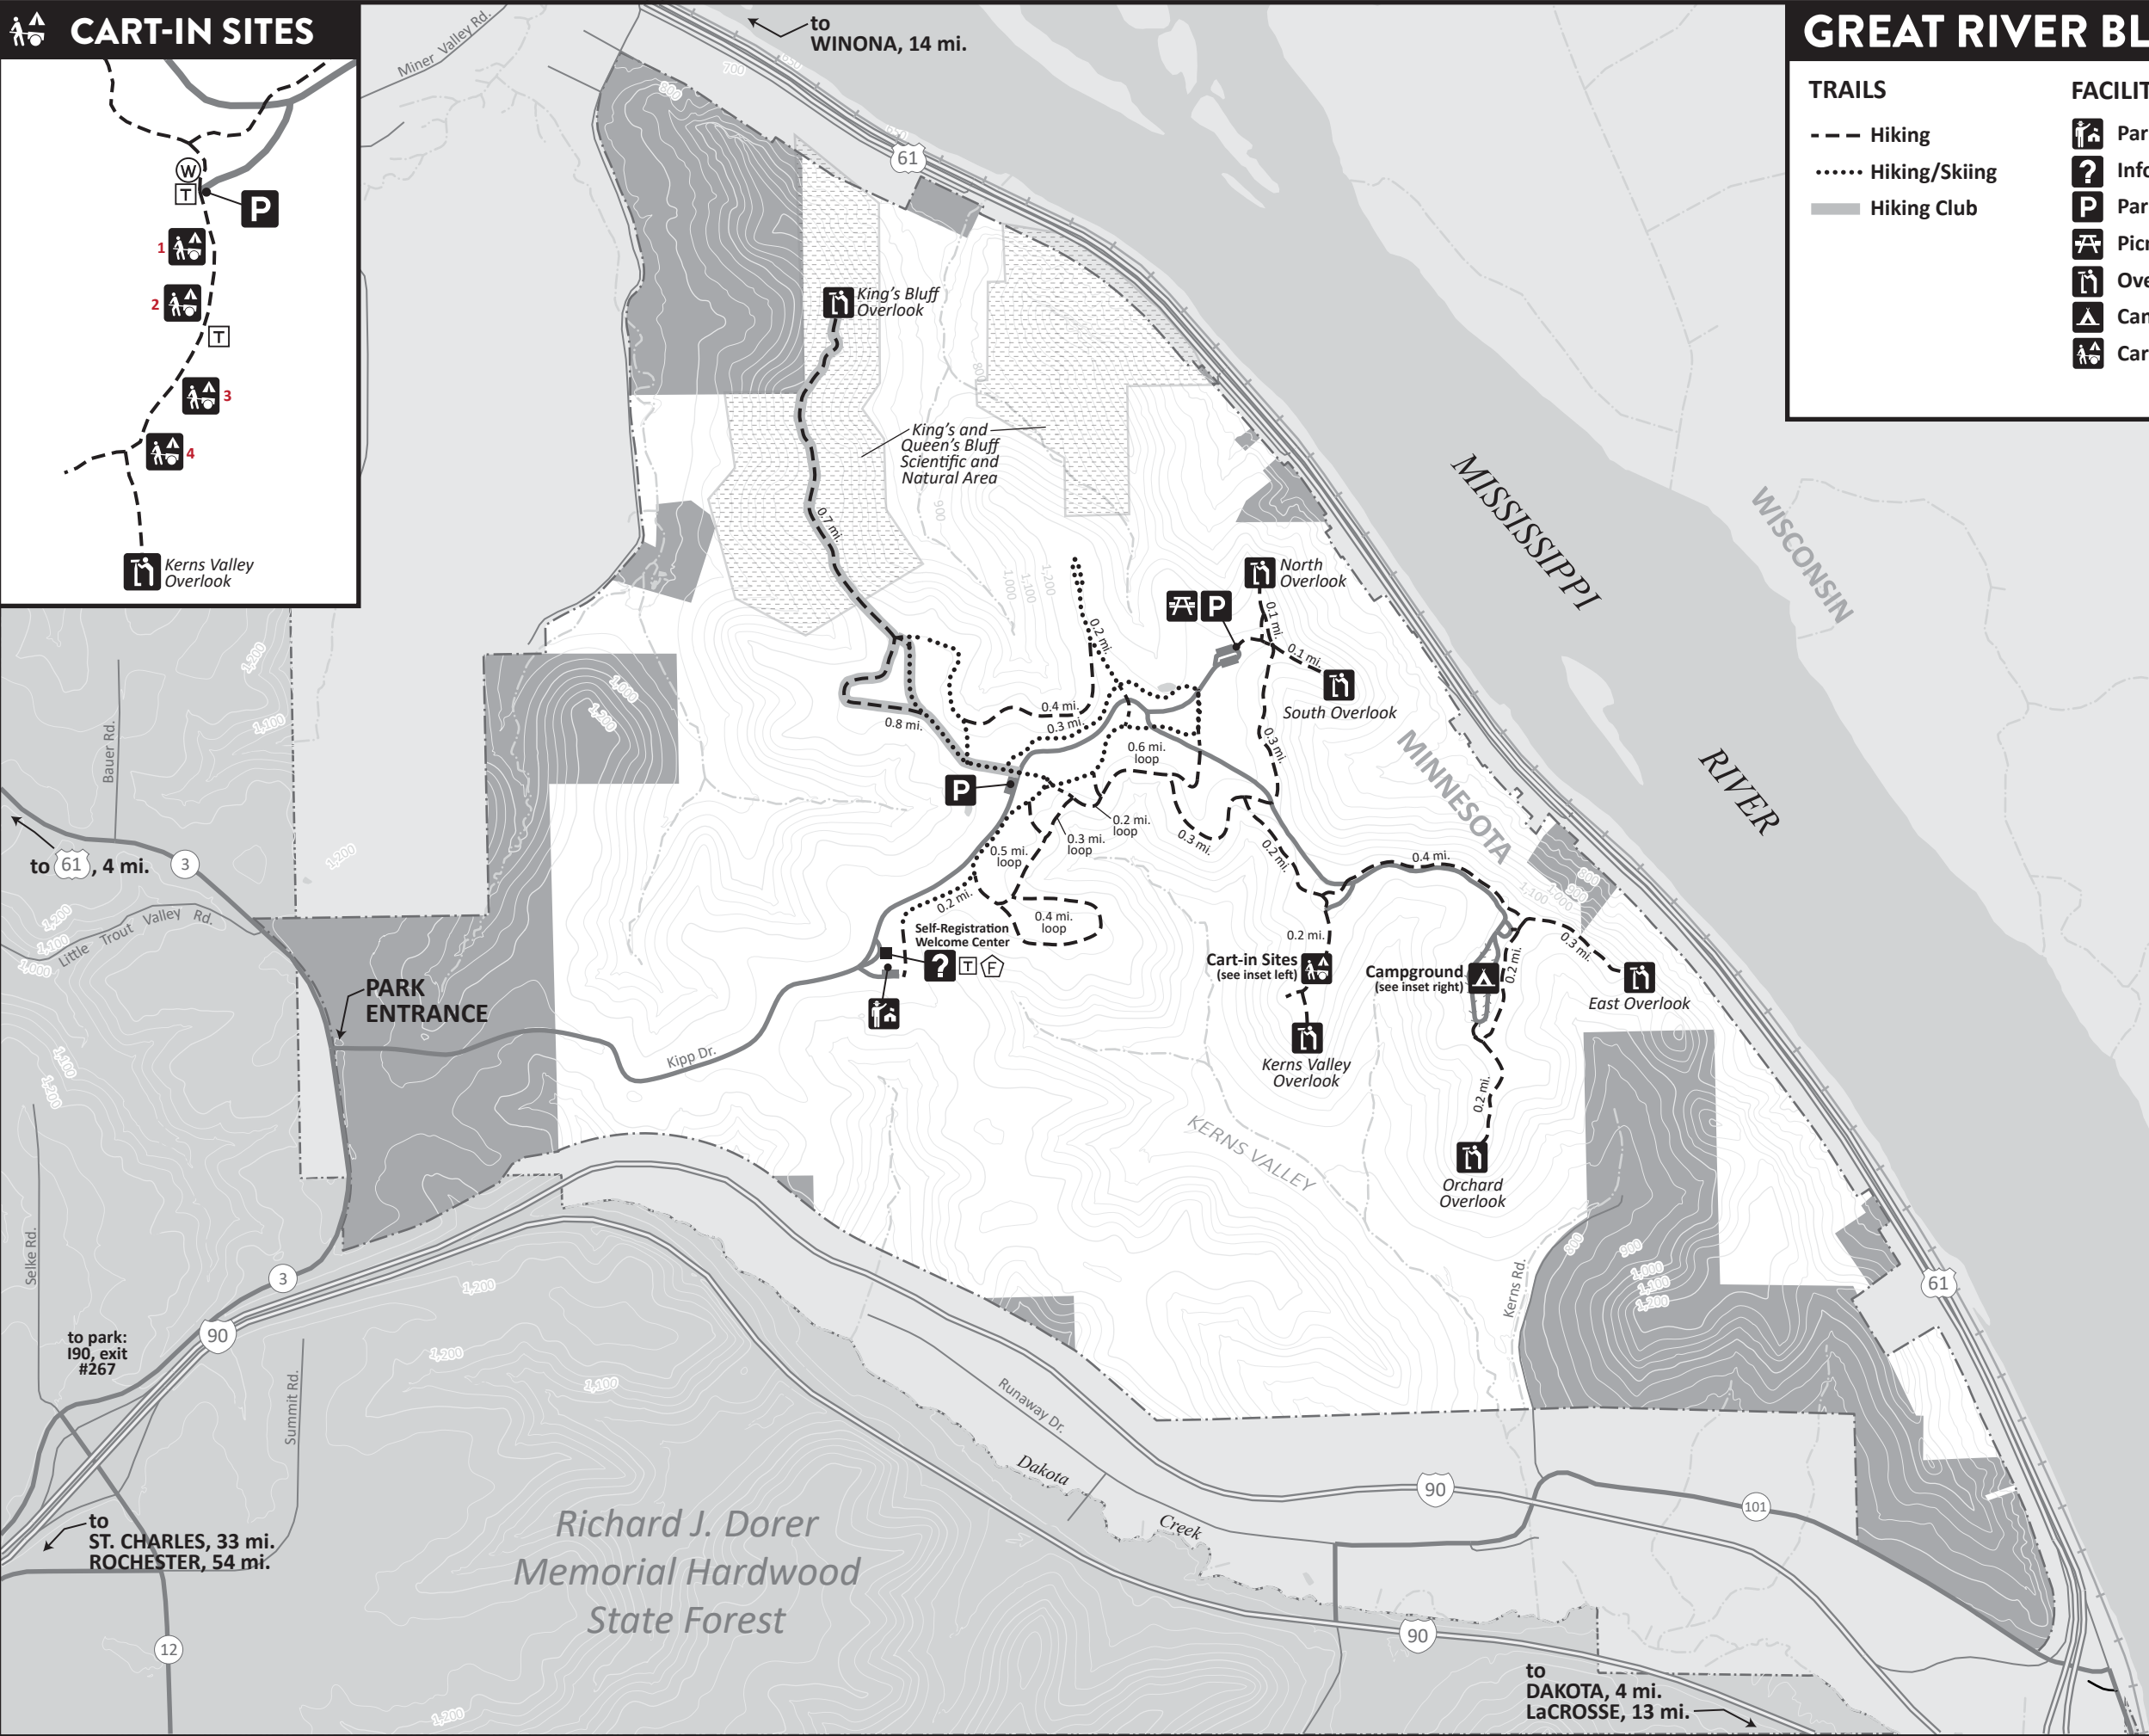

CART-IN SITES

GREAT RIVER BLUFFS STATE PARK

TRAILS

- Hiking
- Hiking/Skiing
- Hiking Club

FACILITIES

- Park Office
- Information
- Parking
- Picnic Area
- Overlook
- Campground
- Cart-in Sites
- Firewood
- Restroom
- Primitive Toilet
- Drinking Water
- Dumpster
- Recycle Station
- Private Property

CAMPGROUND