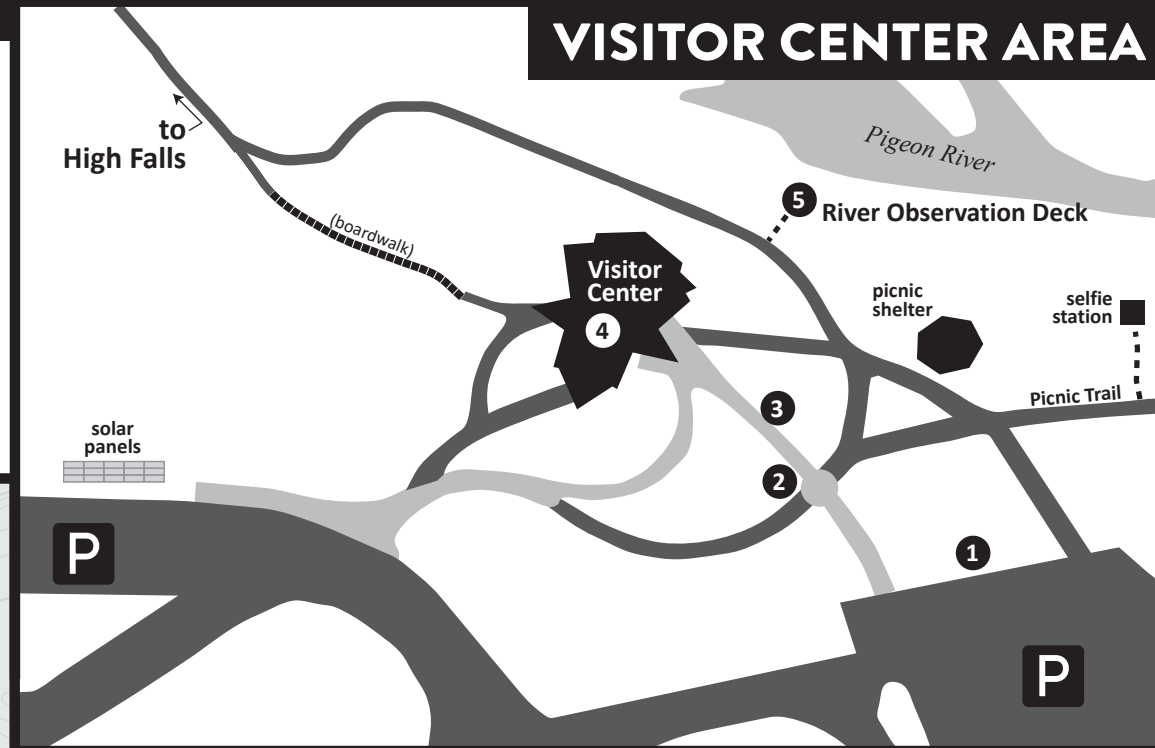

Points of Interest

- 1 Grand Portage Flag**
Tribal and State flags illustrate the unique partnership at this park.
- 2 Audio Welcome Sign**
Voices from the Grand Portage community greet park visitors.
- 3 7 Original Clans**
Signs representing Grand Portage clan structure.
- 4 Lobby Displays/Restrooms**
Open 24/7, year-round.
- 5 River Observation Deck**
Enjoy the view and watch for wildlife.

VISITOR CENTER AREA

GRAND PORTAGE STATE PARK

TRAILS

- Paved
- Hiking (unpaved)
- Boardwalk

FACILITIES

- P Parking

- Picnic Area Picnic Area
- Picnic Shelter Picnic Shelter
- Historic Site Historic Site
- Overlook Overlook
- Waterfall Waterfall

- Nature Observation Nature Observation
- Primitive Toilet Primitive Toilet
- Selfie Station Selfie Station

Scale 1:11,000

Scale in Miles