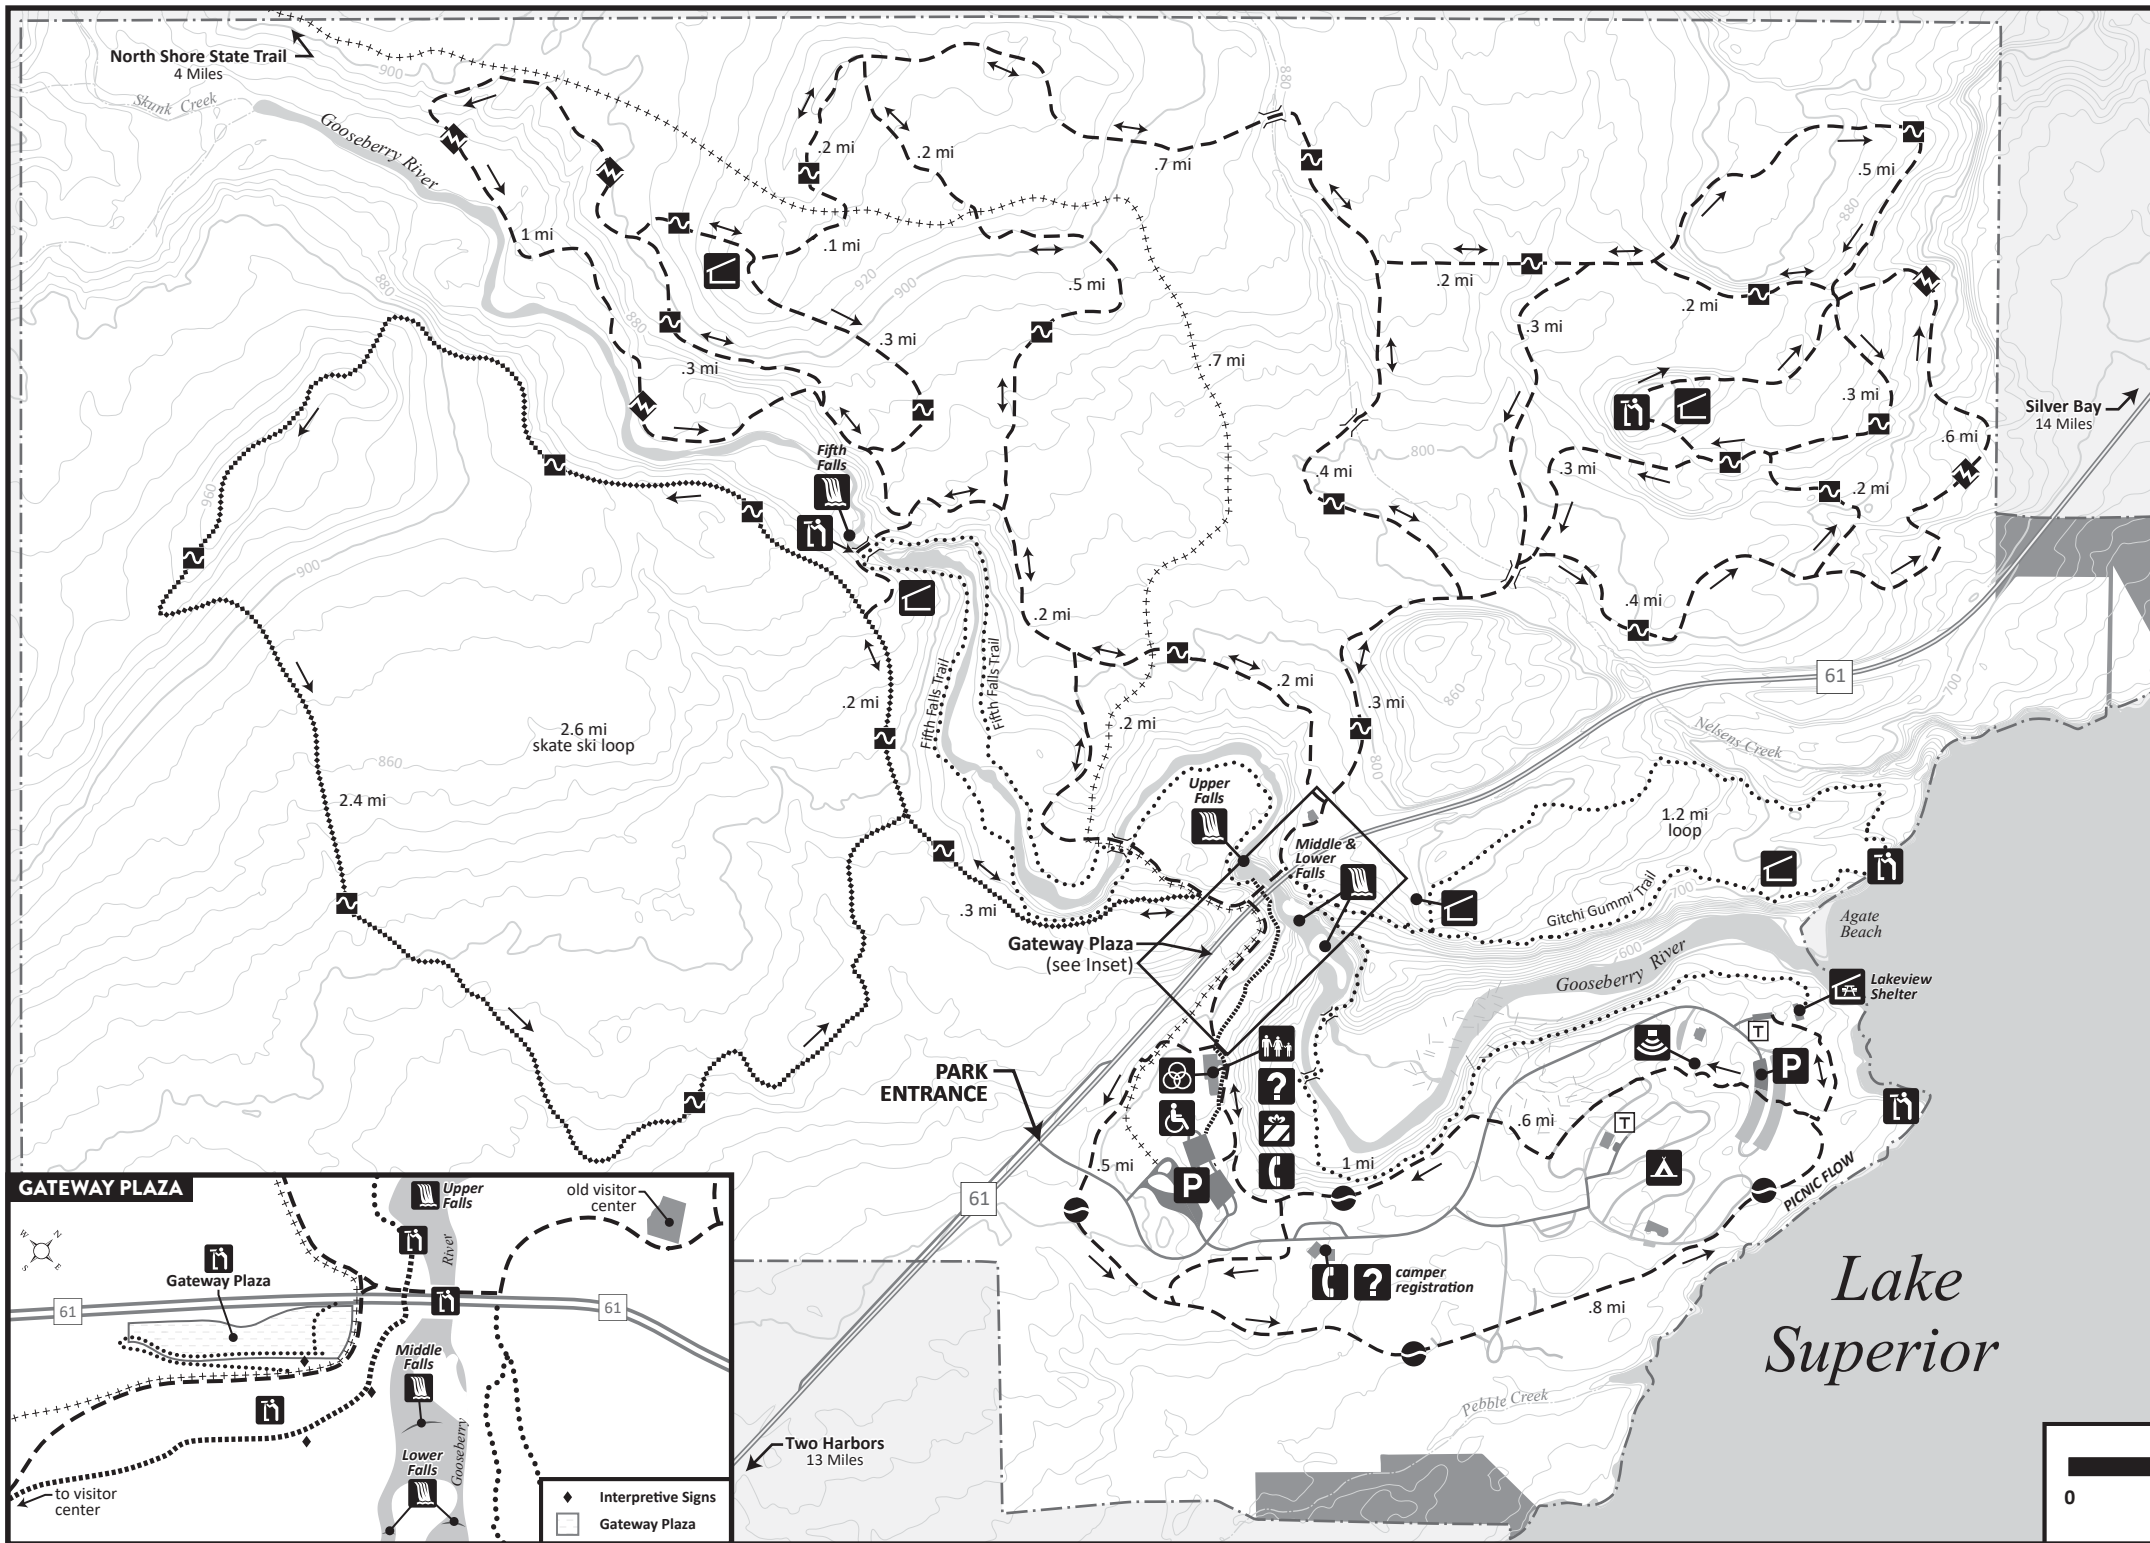

GOOSEBERRY FALLS STATE PARK WINTER MAP

- ### TRAILS
- Ski
 - easy
 - more difficult
 - ◆ most difficult
 - Skate Ski
 - ++++ Snowmobile
 - Accessible Trail
paved path plowed of snow for hiking
 - Ungroomed
open to snowshoeing and hiking

- ### FACILITIES
- ☺ Visitor Center
 - P Parking
 - 📖 Interpretive Center
 - ❓ Information
 - 🏪 Nature Store
 - ☎ Phone
 - 🏠 Picnic Shelter
 - 🏠 Shelter
 - 🌊 Waterfall
 - 🎪 Amphitheatre
 - 👁️ Overlook
 - ⛺ Campground
 - 🚻 Primitive Toilet
 - 🚫 Private Property
Public use prohibited