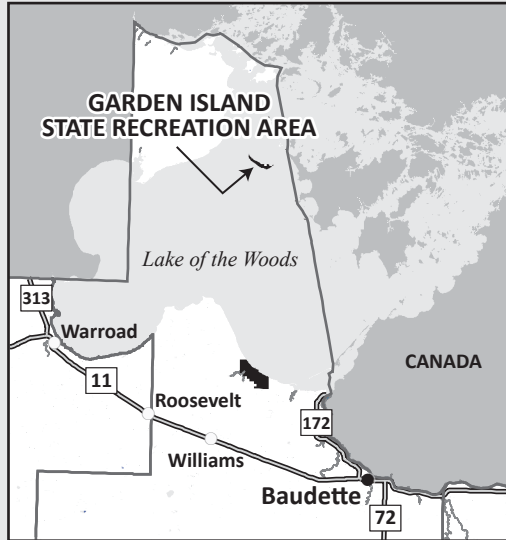

GARDEN ISLAND STATE RECREATION AREA

NO DEVELOPED TRAILS

FACILITIES

- Picnic Area
- Shelter
- Docks
- Information
- Toilet

- Private Land
- Land Open to Hunting

Distances to Garden Island from:

Zippel Bay	23 miles
Long Point	15 miles
Rocky Point	18 miles
Warroad	28 miles
Wheeler's Point	24 miles
Oak Island	10 miles
Young's Bay.....	15 miles
Angle Inlet.....	19 miles