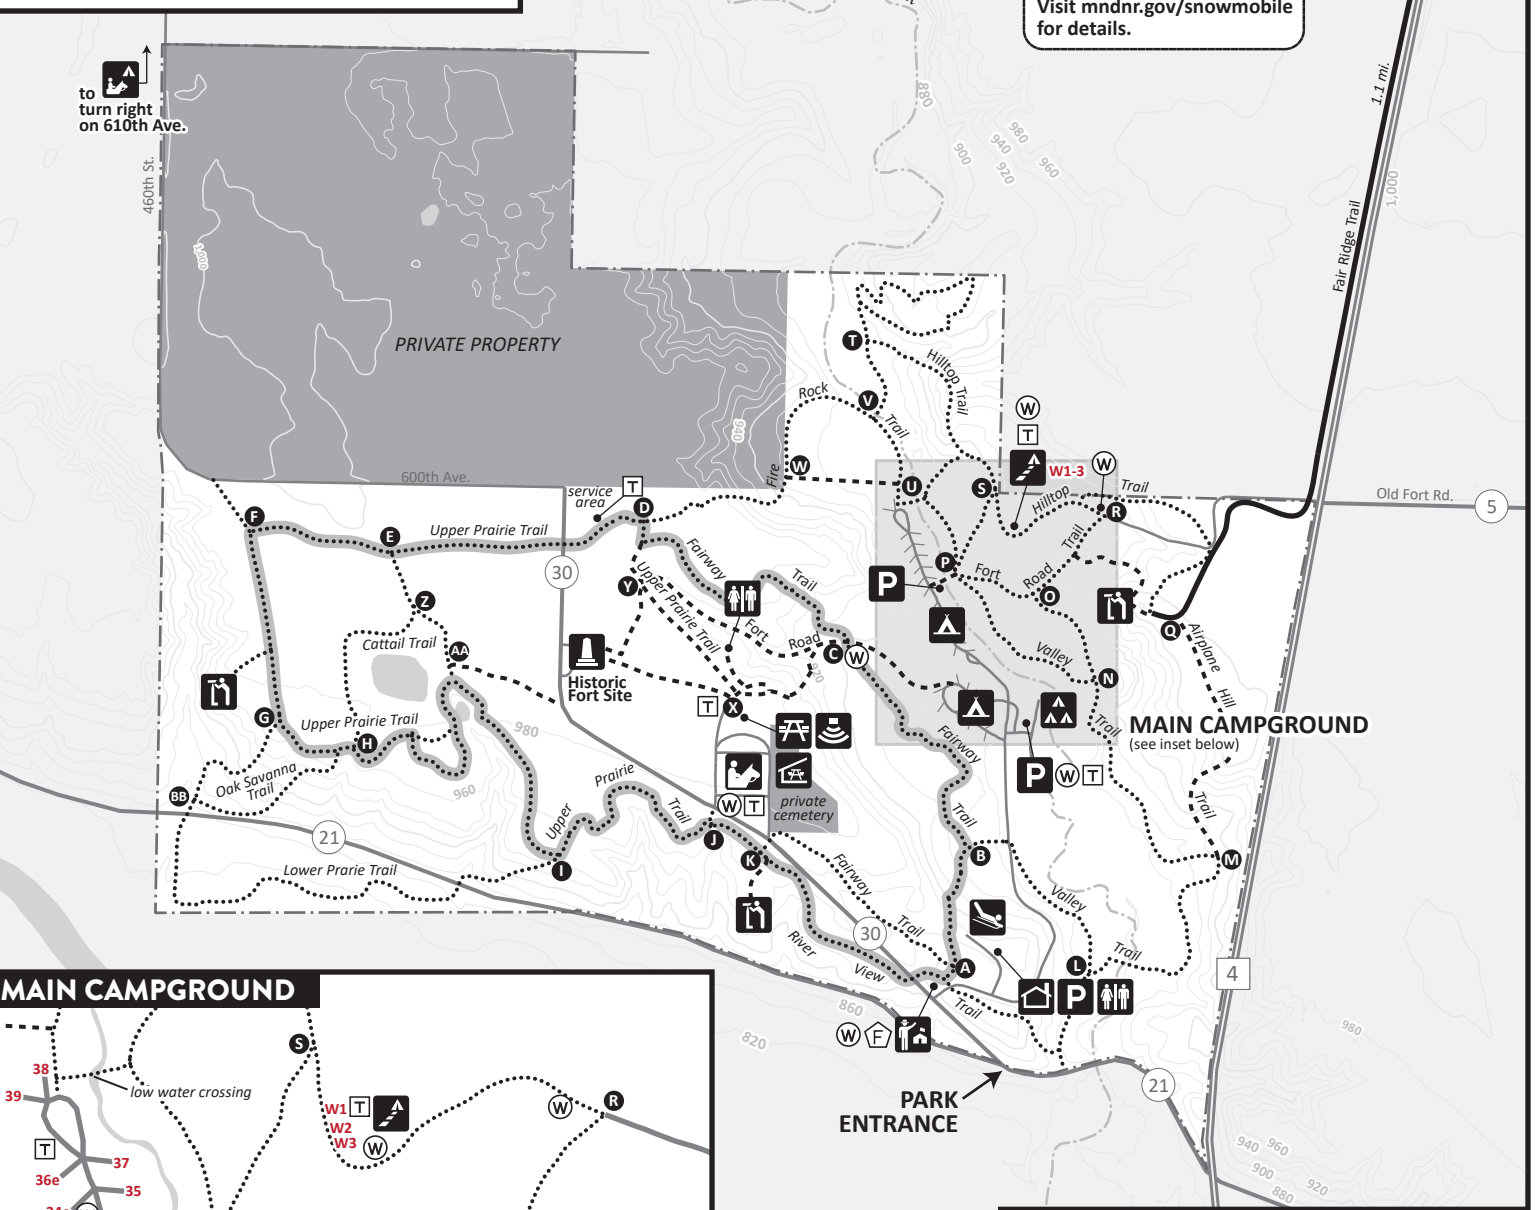

## TRAILS

- Hiking
- ..... Hiking/Horseback
- Fair Ridge Trail (paved hiking and horseback)
- ▬ Hiking Club
- Ⓐ Intersection Letters

- Picnic Shelter
- Horse Riders Day-use Area
- Sliding Hill
- Campground
- Walk-in Campsite
- Group Camp
- Horse Camp
- Restroom
- Restroom/Shower
- RV Sanitation Station
- Dumpster
- Drinking Water
- Primitive Toilet
- Hitching Rail
- Manure Bin

## FACILITIES

- Park Office
- Chalet
- Parking
- Historic Site
- Overlook
- Picnic Area
- Amphitheater

## MAIN CAMPGROUND

## HORSE CAMP