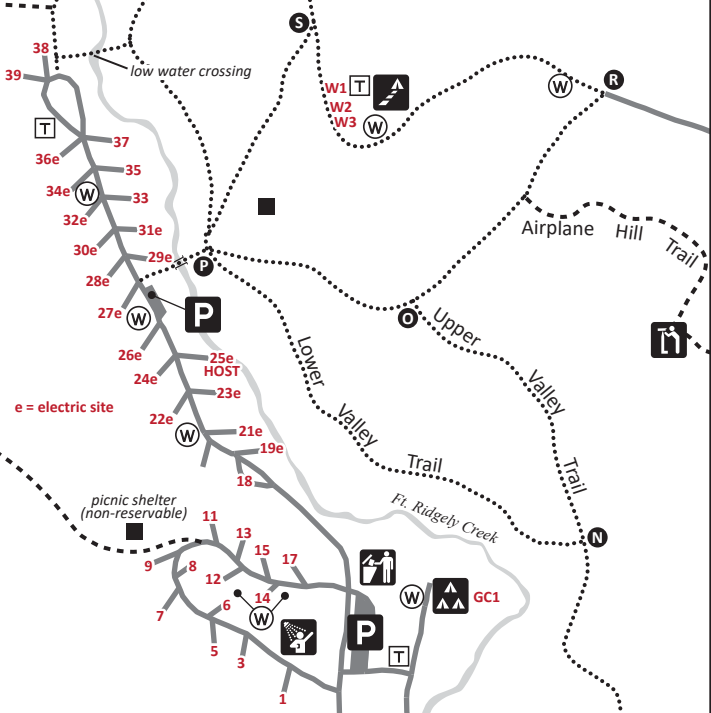

# FT. RIDGELY STATE PARK

## TRAILS

- Hiking
- ..... Hiking/Horseback
- Fair Ridge Trail (paved hiking and horseback)
- ▬ Hiking Club
- Ⓐ Intersection Letters

- Picnic Shelter
- Horse Riders Day-use Area
- Sliding Hill
- Campground
- Walk-in Campsite
- Group Camp
- Horse Camp
- Restroom
- Restroom/Shower
- RV Sanitation Station
- Dumpster
- Drinking Water
- Primitive Toilet
- Hitching Rail
- Manure Bin

## MAIN CAMPGROUND

## HORSE CAMP