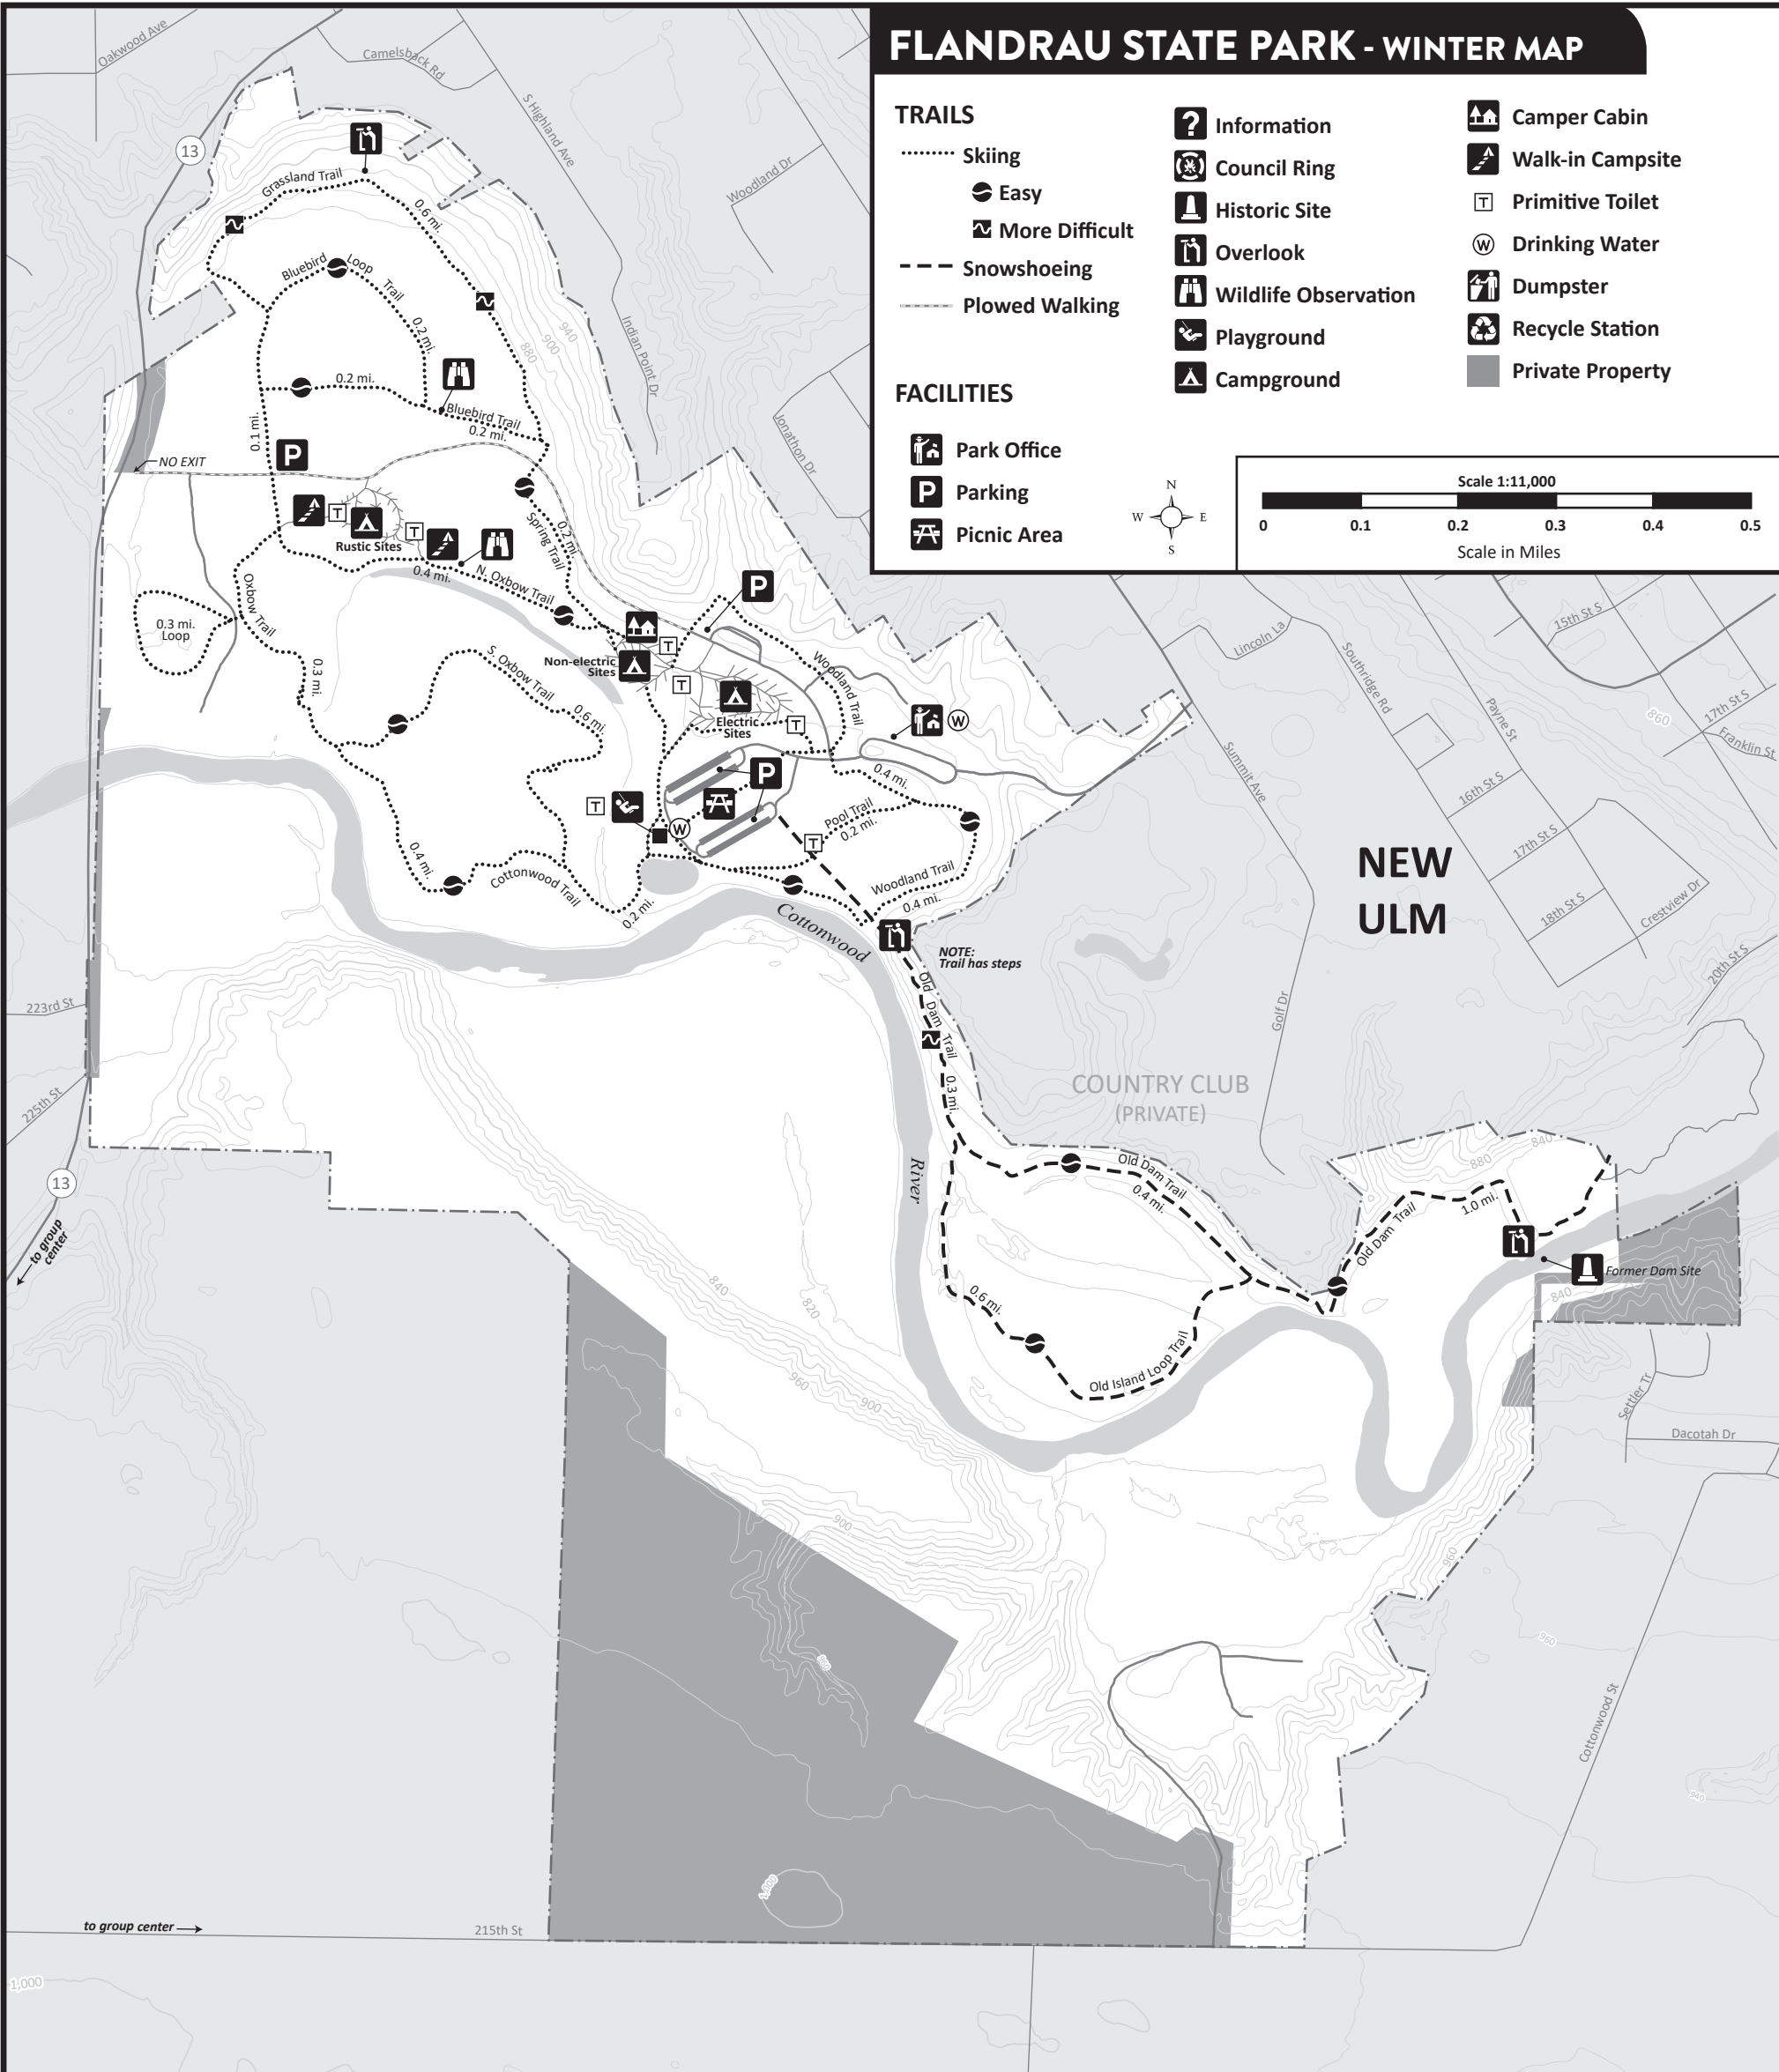

# FLANDRAU STATE PARK - WINTER MAP

## TRAILS

- ..... Skiing
- Easy
- More Difficult
- - - Snowshoeing
- - - Plowed Walking

## FACILITIES

- 🏠 Park Office
- P Parking
- 🍽️ Picnic Area

- ❓ Information
- 👤 Council Ring
- 🏰 Historic Site
- 👁️ Overlook
- 🔭 Wildlife Observation
- 🎡 Playground
- 🏕️ Campground

- 🏠 Camper Cabin
- 👤 Walk-in Campsite
- 🚻 Primitive Toilet
- 🚰 Drinking Water
- 🗑️ Dumpster
- ♻️ Recycle Station
- 🏠 Private Property

## RUSTIC CAMPGROUND

Open May-October