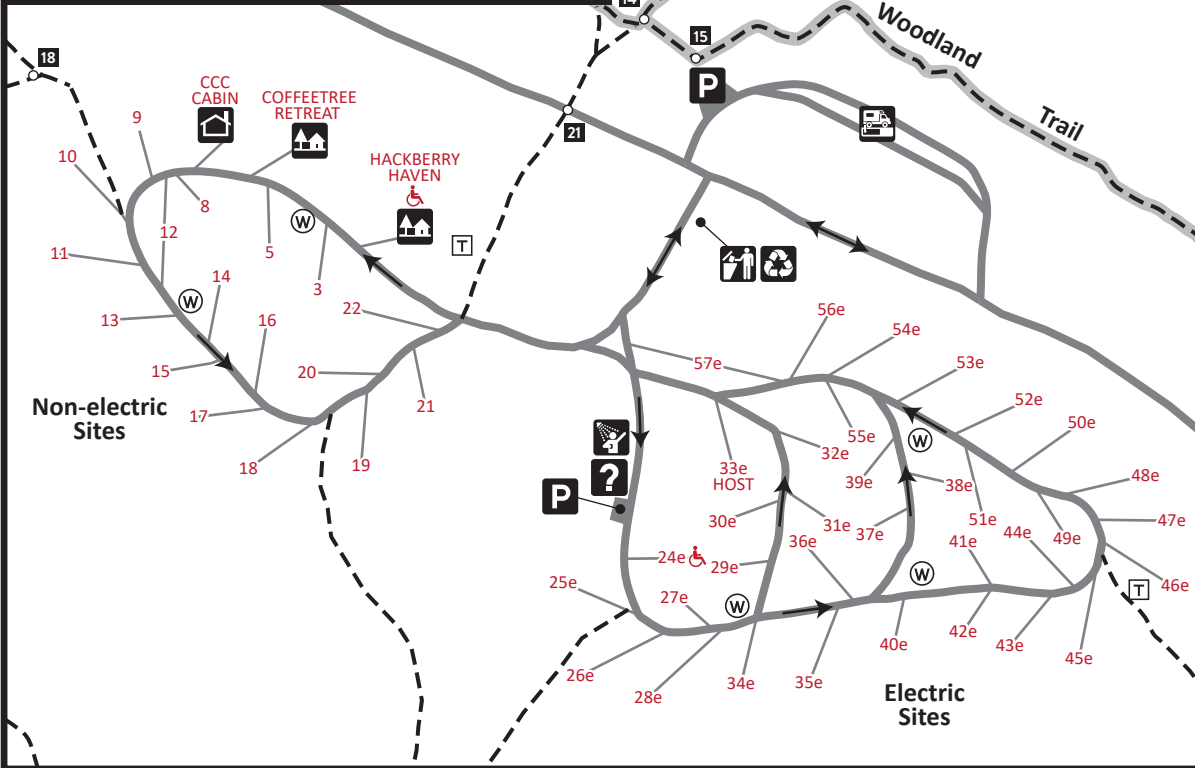

FLANDRAU STATE PARK - SUMMER MAP

TRAILS

- Hiking
- Hiking Club
- Trail Intersections

FACILITIES

- Park Office
- Parking
- Picnic Area
- Information
- Council Ring
- Historic Site
- Overlook

- Wildlife Observation
- Volleyball Courts
- Campground
- Camper Cabin
- Walk-in Campsite
- Group Center
- Restroom/Shower
- Primitive Toilet
- Drinking Water
- Dumpster
- Recycle Station
- RV Sanitation Station
- Swimming Beach
- Private Property

SEMI-MODERN CAMPGROUND

RUSTIC CAMPGROUND