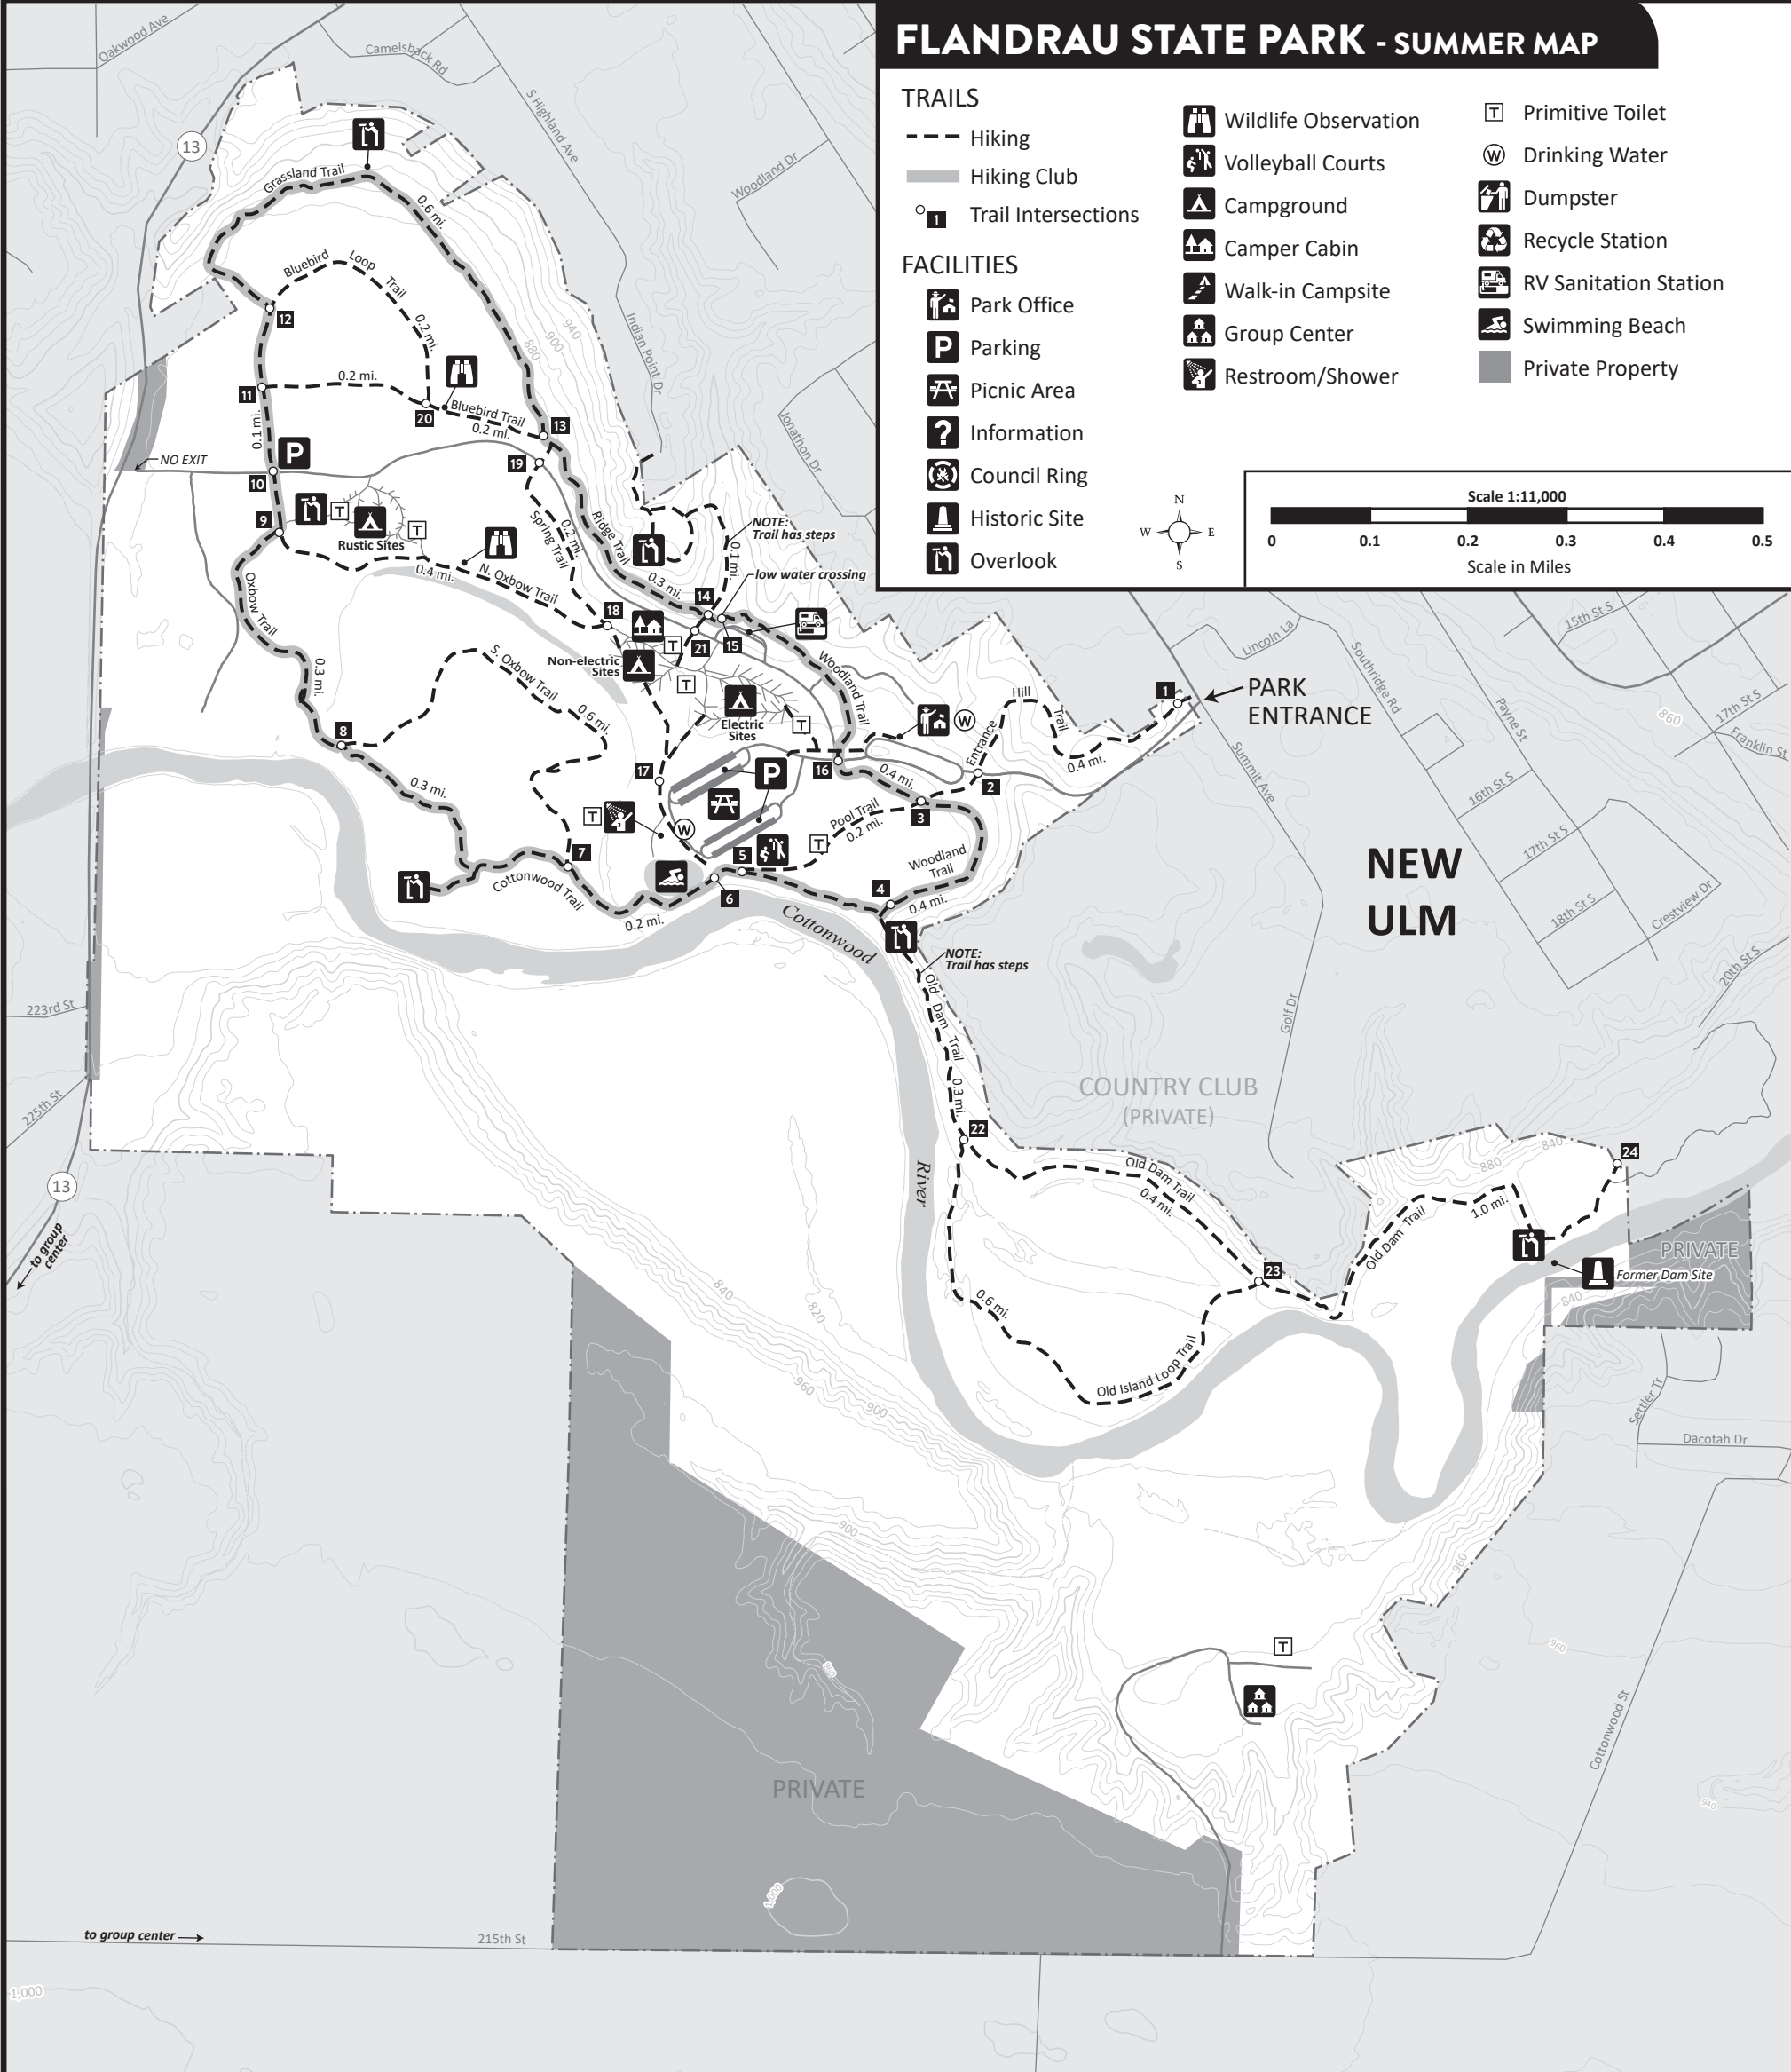

FLANDRAU STATE PARK - SUMMER MAP

TRAILS

- Hiking
- Hiking Club
- Trail Intersections

FACILITIES

- Park Office
- Parking
- Picnic Area
- Information
- Council Ring
- Historic Site
- Overlook

- Wildlife Observation
- Volleyball Courts
- Campground
- Camper Cabin
- Walk-in Campsite
- Group Center
- Restroom/Shower
- Primitive Toilet
- Drinking Water
- Dumpster
- Recycle Station
- RV Sanitation Station
- Swimming Beach
- Private Property

SEMI-MODERN CAMPGROUND

RUSTIC CAMPGROUND