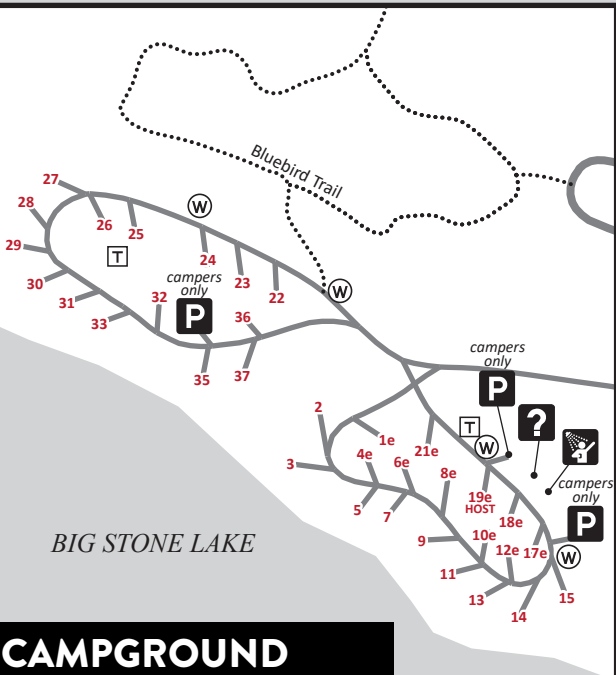

BIG STONE LAKE STATE PARK

TRAILS

- Hiking
- Hiking Club

FACILITIES

- | | | |
|-------------|-----------------------|------------------|
| Information | Restroom/Shower | Dumpster |
| Parking | Primitive Toilet | Trailer Launch |
| Picnic Area | Drinking Water | Dock |
| Campground | RV Sanitation Station | Private Property |

MEADOWBROOK AREA

BONANZA AREA

PARK OVERVIEW

CAMPGROUND