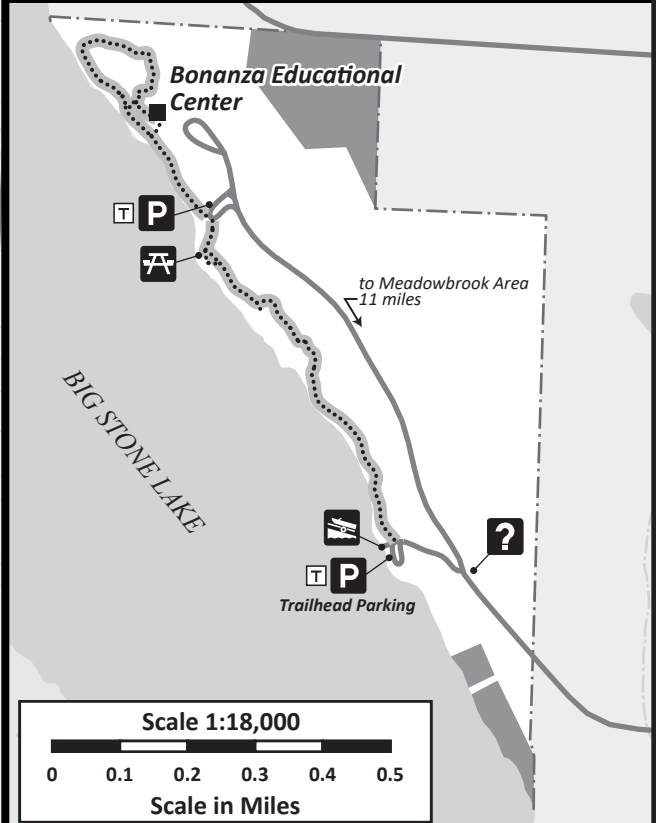

BIG STONE LAKE STATE PARK

TRAILS

- Hiking
- Hiking Club

FACILITIES

- | | | |
|-------------|-----------------------|------------------|
| Information | Restroom/Shower | Dumpster |
| Parking | Primitive Toilet | Trailer Launch |
| Picnic Area | Drinking Water | Dock |
| Campground | RV Sanitation Station | Private Property |

MEADOWBROOK AREA

BONANZA AREA

PARK OVERVIEW

CAMPGROUND