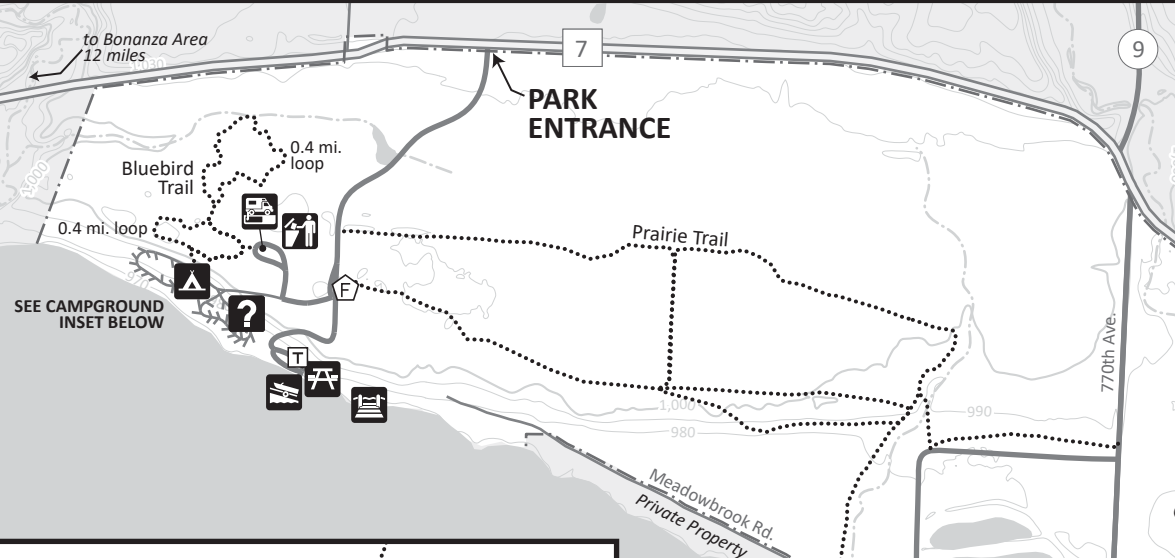

BIG STONE LAKE STATE PARK

TRAILS

- Hiking
- Hiking Club

FACILITIES

- | | | |
|-------------|-----------------------|------------------|
| Information | Restroom/Shower | Dumpster |
| Parking | Primitive Toilet | Trailer Launch |
| Picnic Area | Drinking Water | Dock |
| Campground | RV Sanitation Station | Private Property |

MEADOWBROOK AREA

BONANZA AREA

PARK OVERVIEW

CAMPGROUND