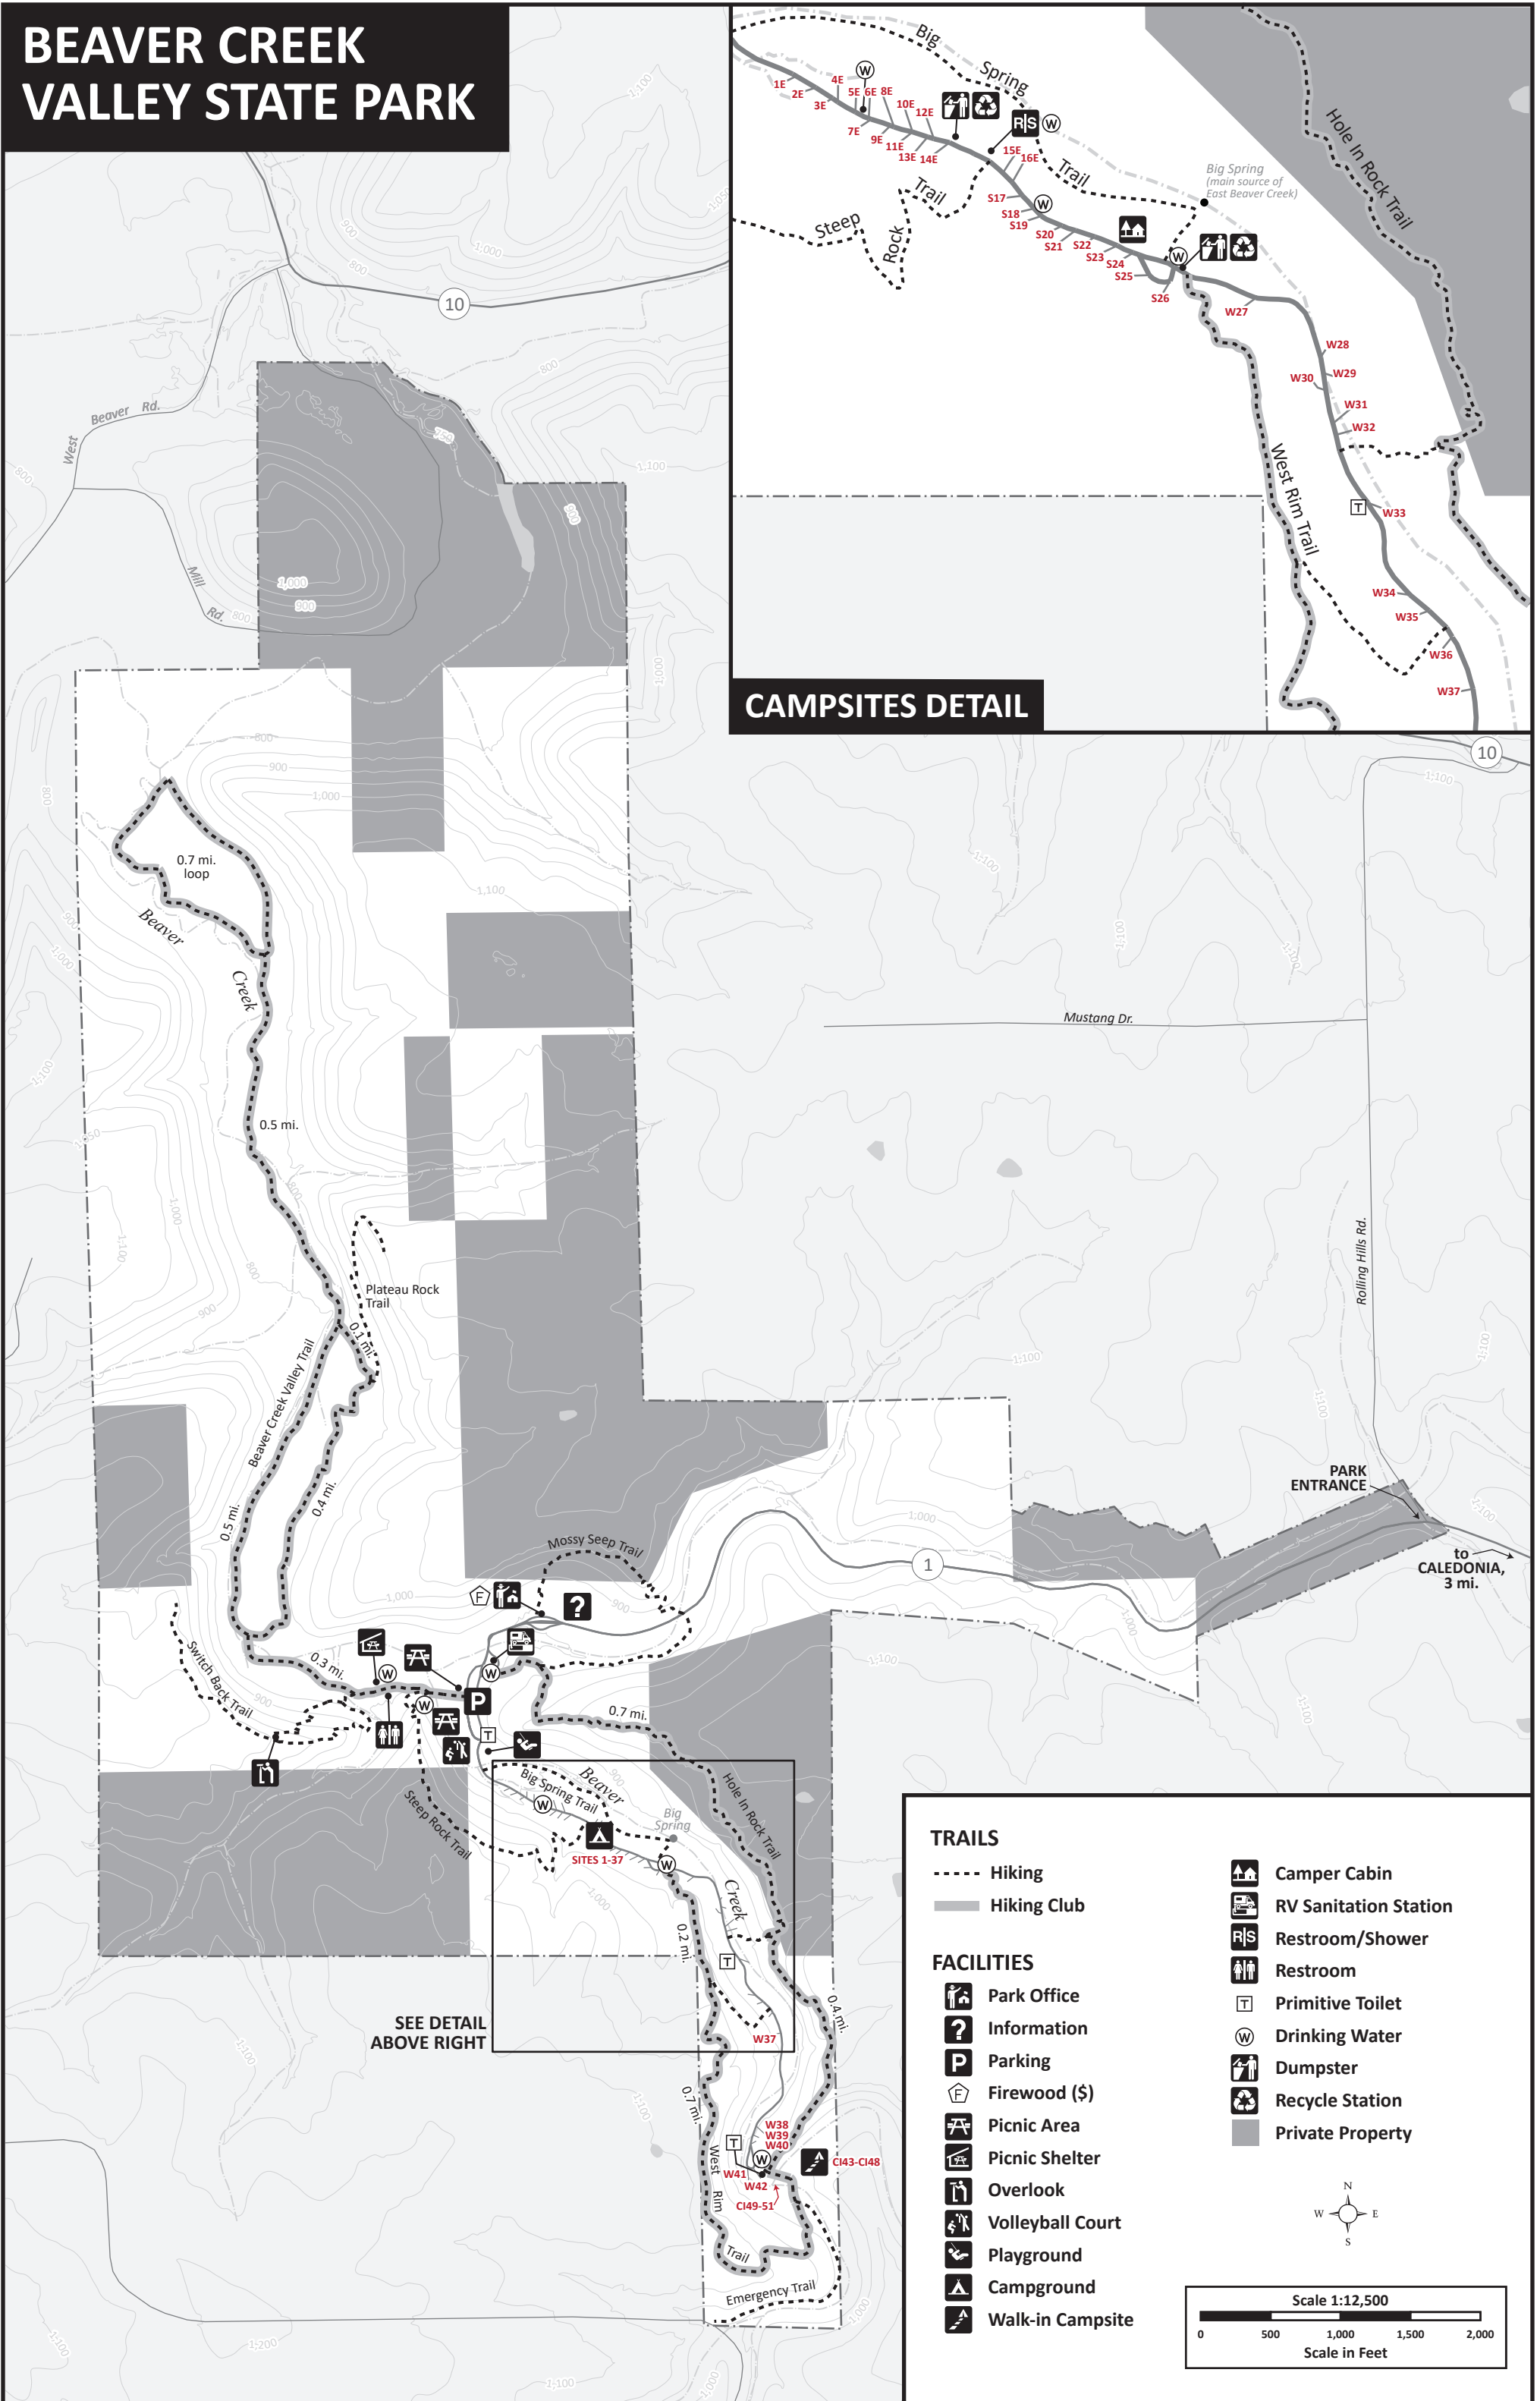

BEAVER CREEK VALLEY STATE PARK

CAMPSITES DETAIL

TRAILS

- Hiking
- Hiking Club

FACILITIES

- Park Office
- Information
- Parking
- Firewood (\$)
- Picnic Area
- Picnic Shelter
- Overlook
- Volleyball Court
- Playground
- Campground
- Walk-in Campsite

- Camper Cabin
- RV Sanitation Station
- Restroom/Shower
- Restroom
- Primitive Toilet
- Drinking Water
- Dumpster
- Recycle Station
- Private Property