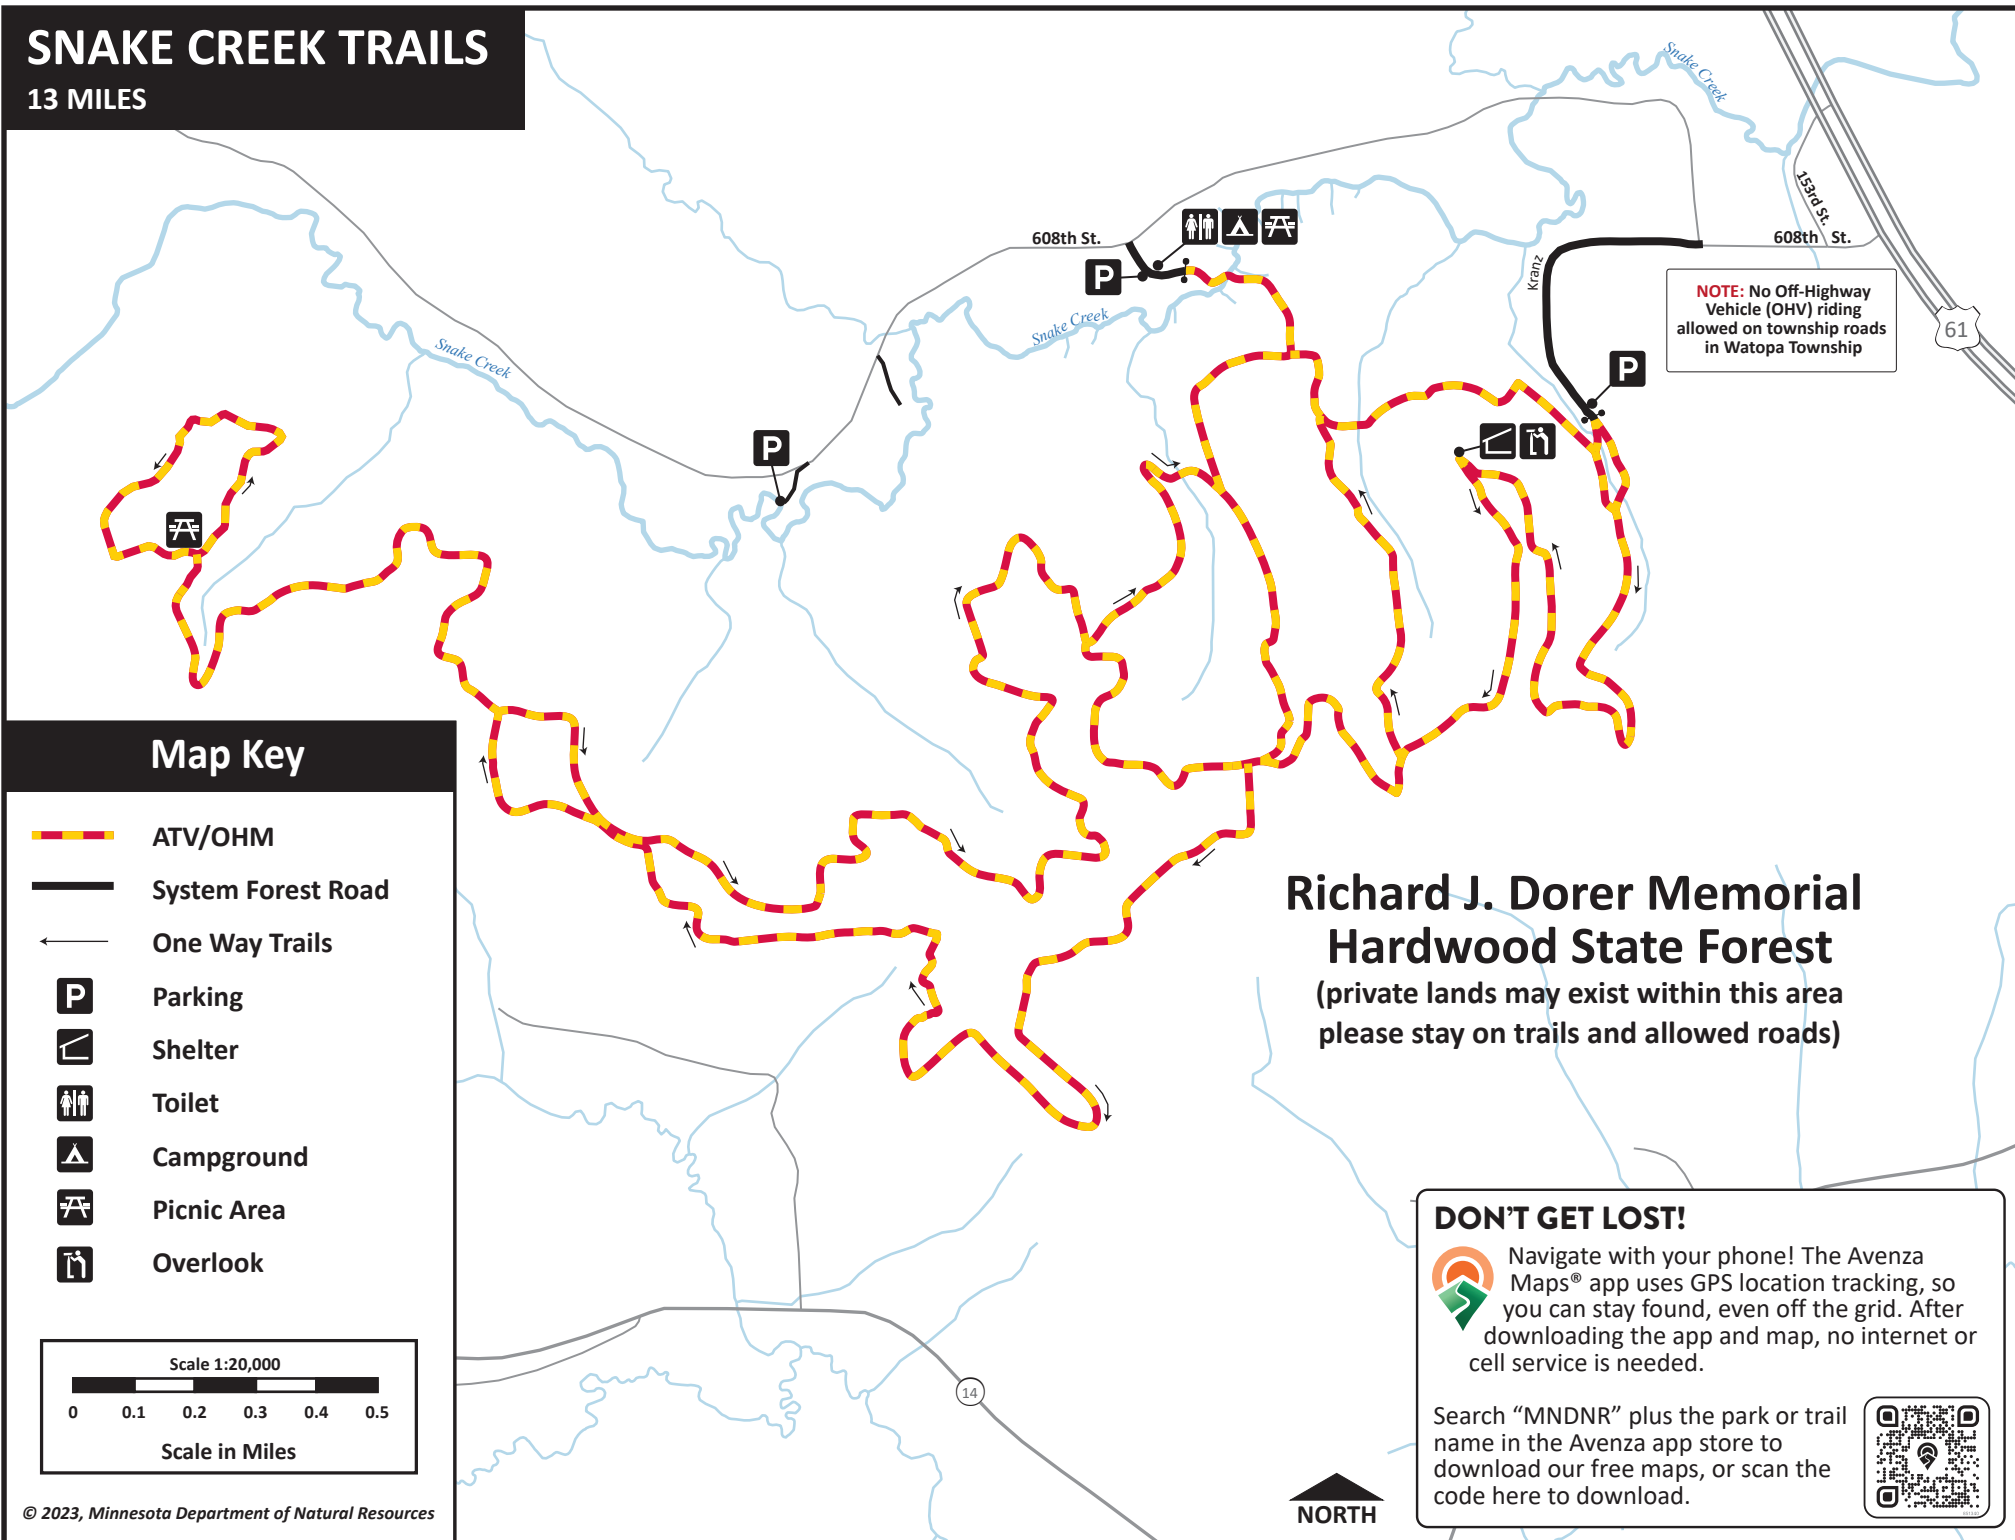

SNAKE CREEK TRAILS

13 MILES

NOTE: No Off-Highway Vehicle (OHV) riding allowed on township roads in Watopa Township

Map Key

- ATV/OHM
- System Forest Road
- One Way Trails
- Parking
- Shelter
- Toilet
- Campground
- Picnic Area
- Overlook

Richard J. Dorer Memorial Hardwood State Forest

(private lands may exist within this area please stay on trails and allowed roads)

DON'T GET LOST!

Navigate with your phone! The Avenza Maps® app uses GPS location tracking, so you can stay found, even off the grid. After downloading the app and map, no internet or cell service is needed.

Search "MNDNR" plus the park or trail name in the Avenza app store to download our free maps, or scan the code here to download.