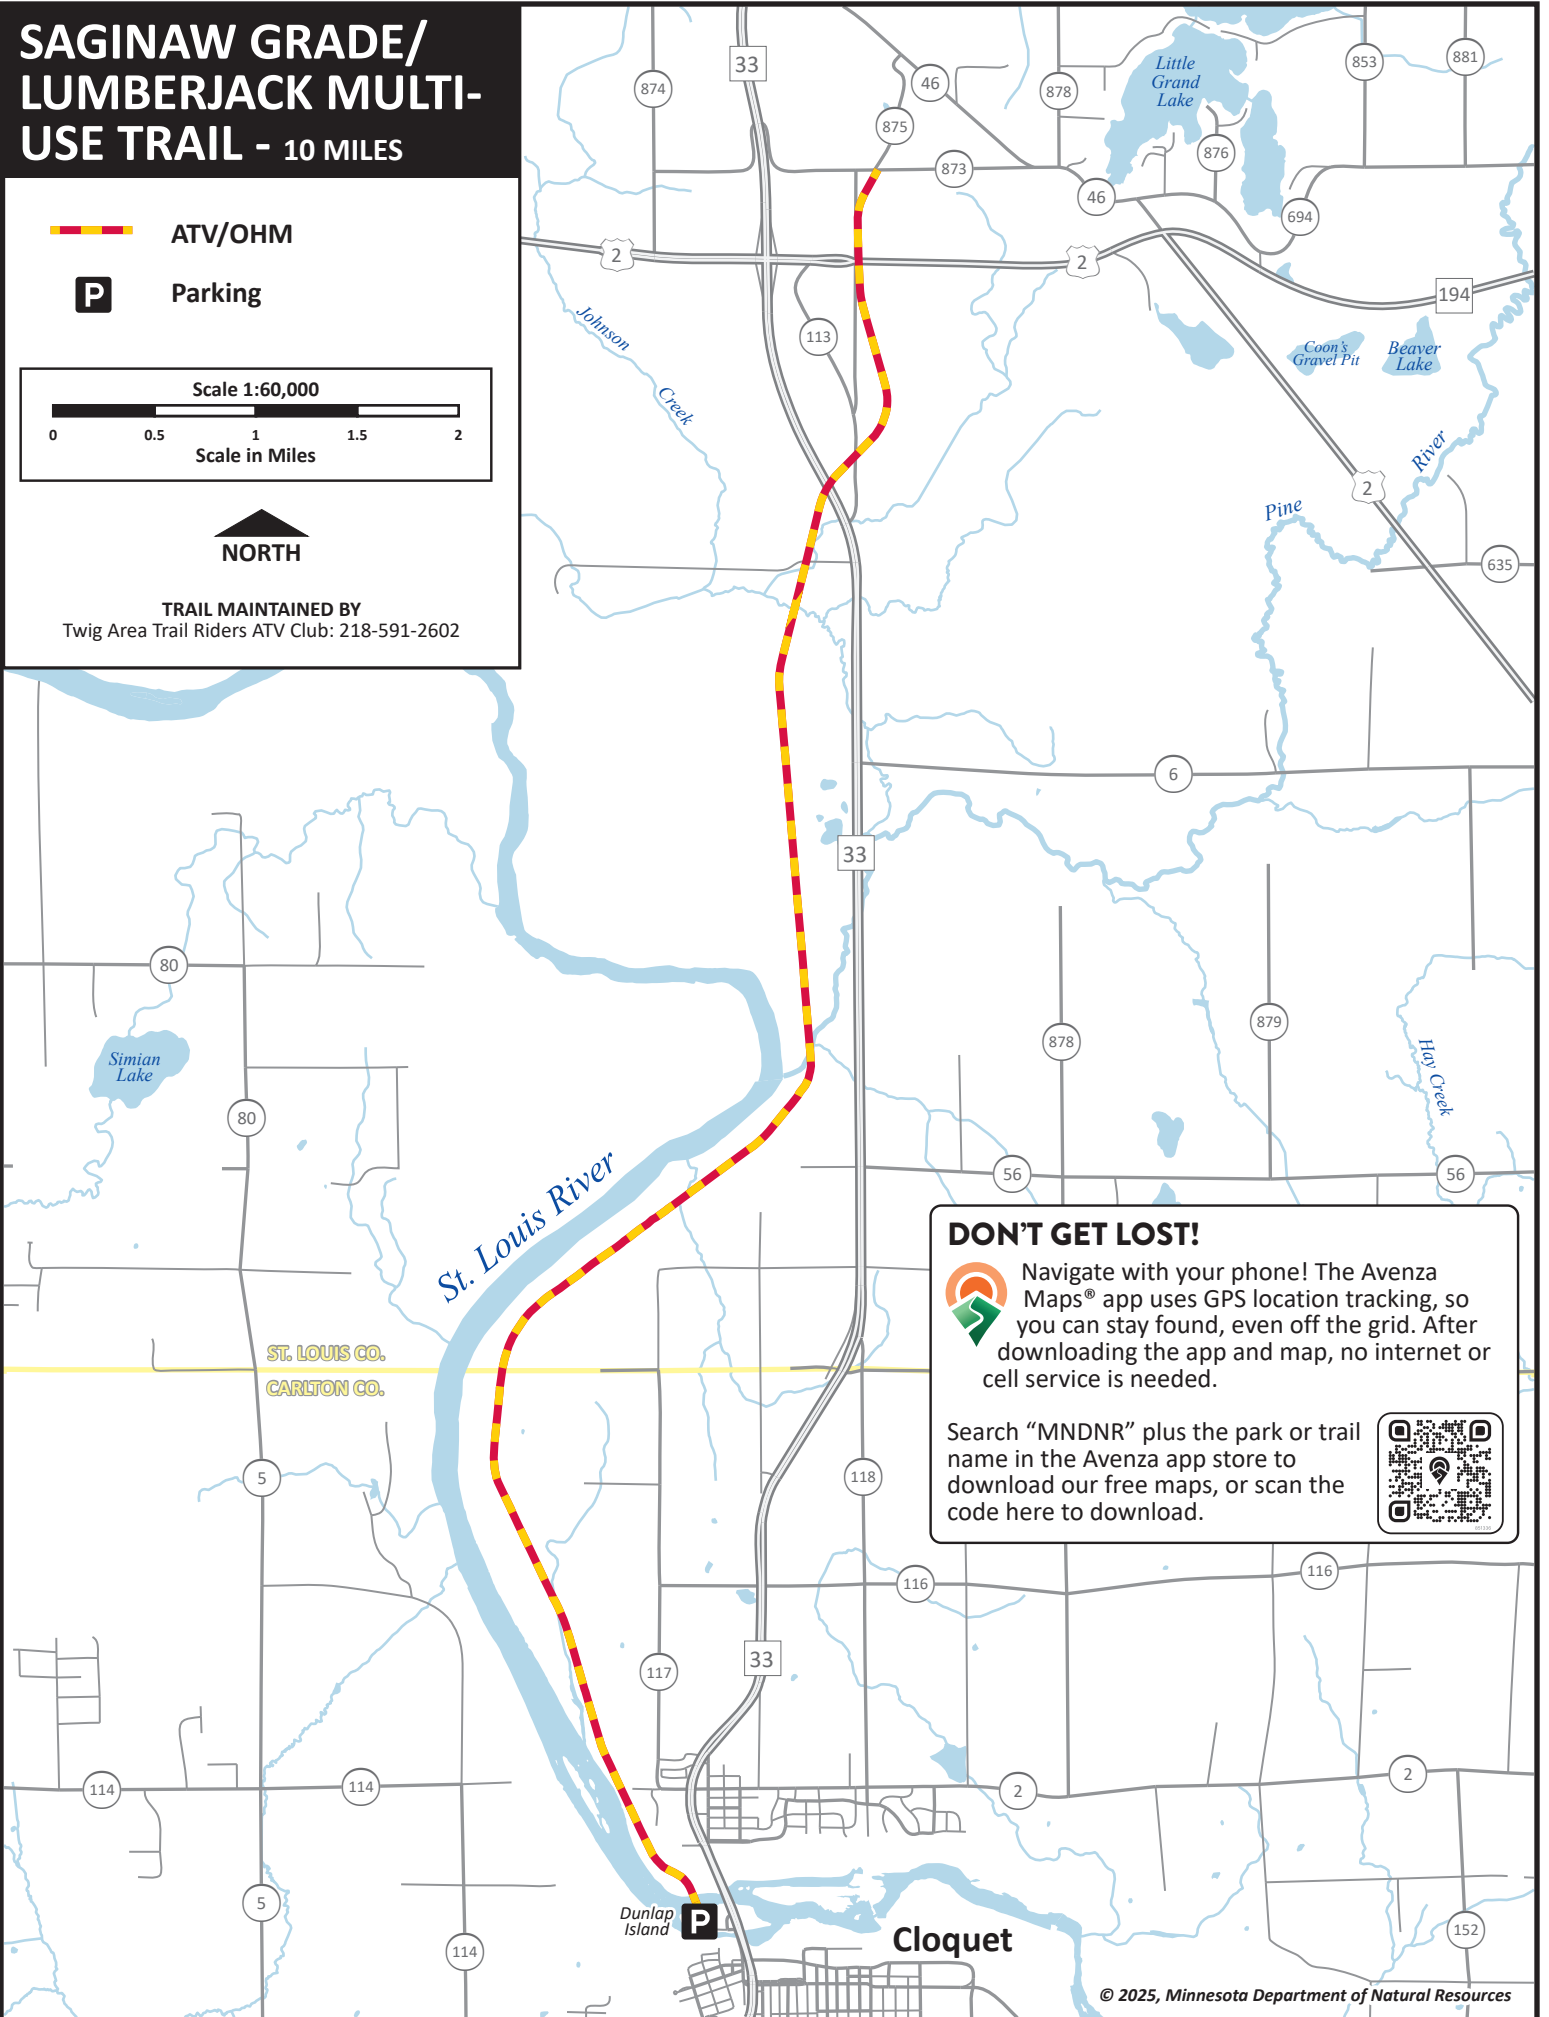

SAGINAW GRADE/ LUMBERJACK MULTI- USE TRAIL - 10 MILES

 ATV/OHM

 Parking

Scale 1:60,000

0 0.5 1 1.5 2
Scale in Miles

NORTH

TRAIL MAINTAINED BY
Twig Area Trail Riders ATV Club: 218-591-2602

DON'T GET LOST!

Navigate with your phone! The Avenza Maps® app uses GPS location tracking, so you can stay found, even off the grid. After downloading the app and map, no internet or cell service is needed.

Search "MNDNR" plus the park or trail name in the Avenza app store to download our free maps, or scan the code here to download.