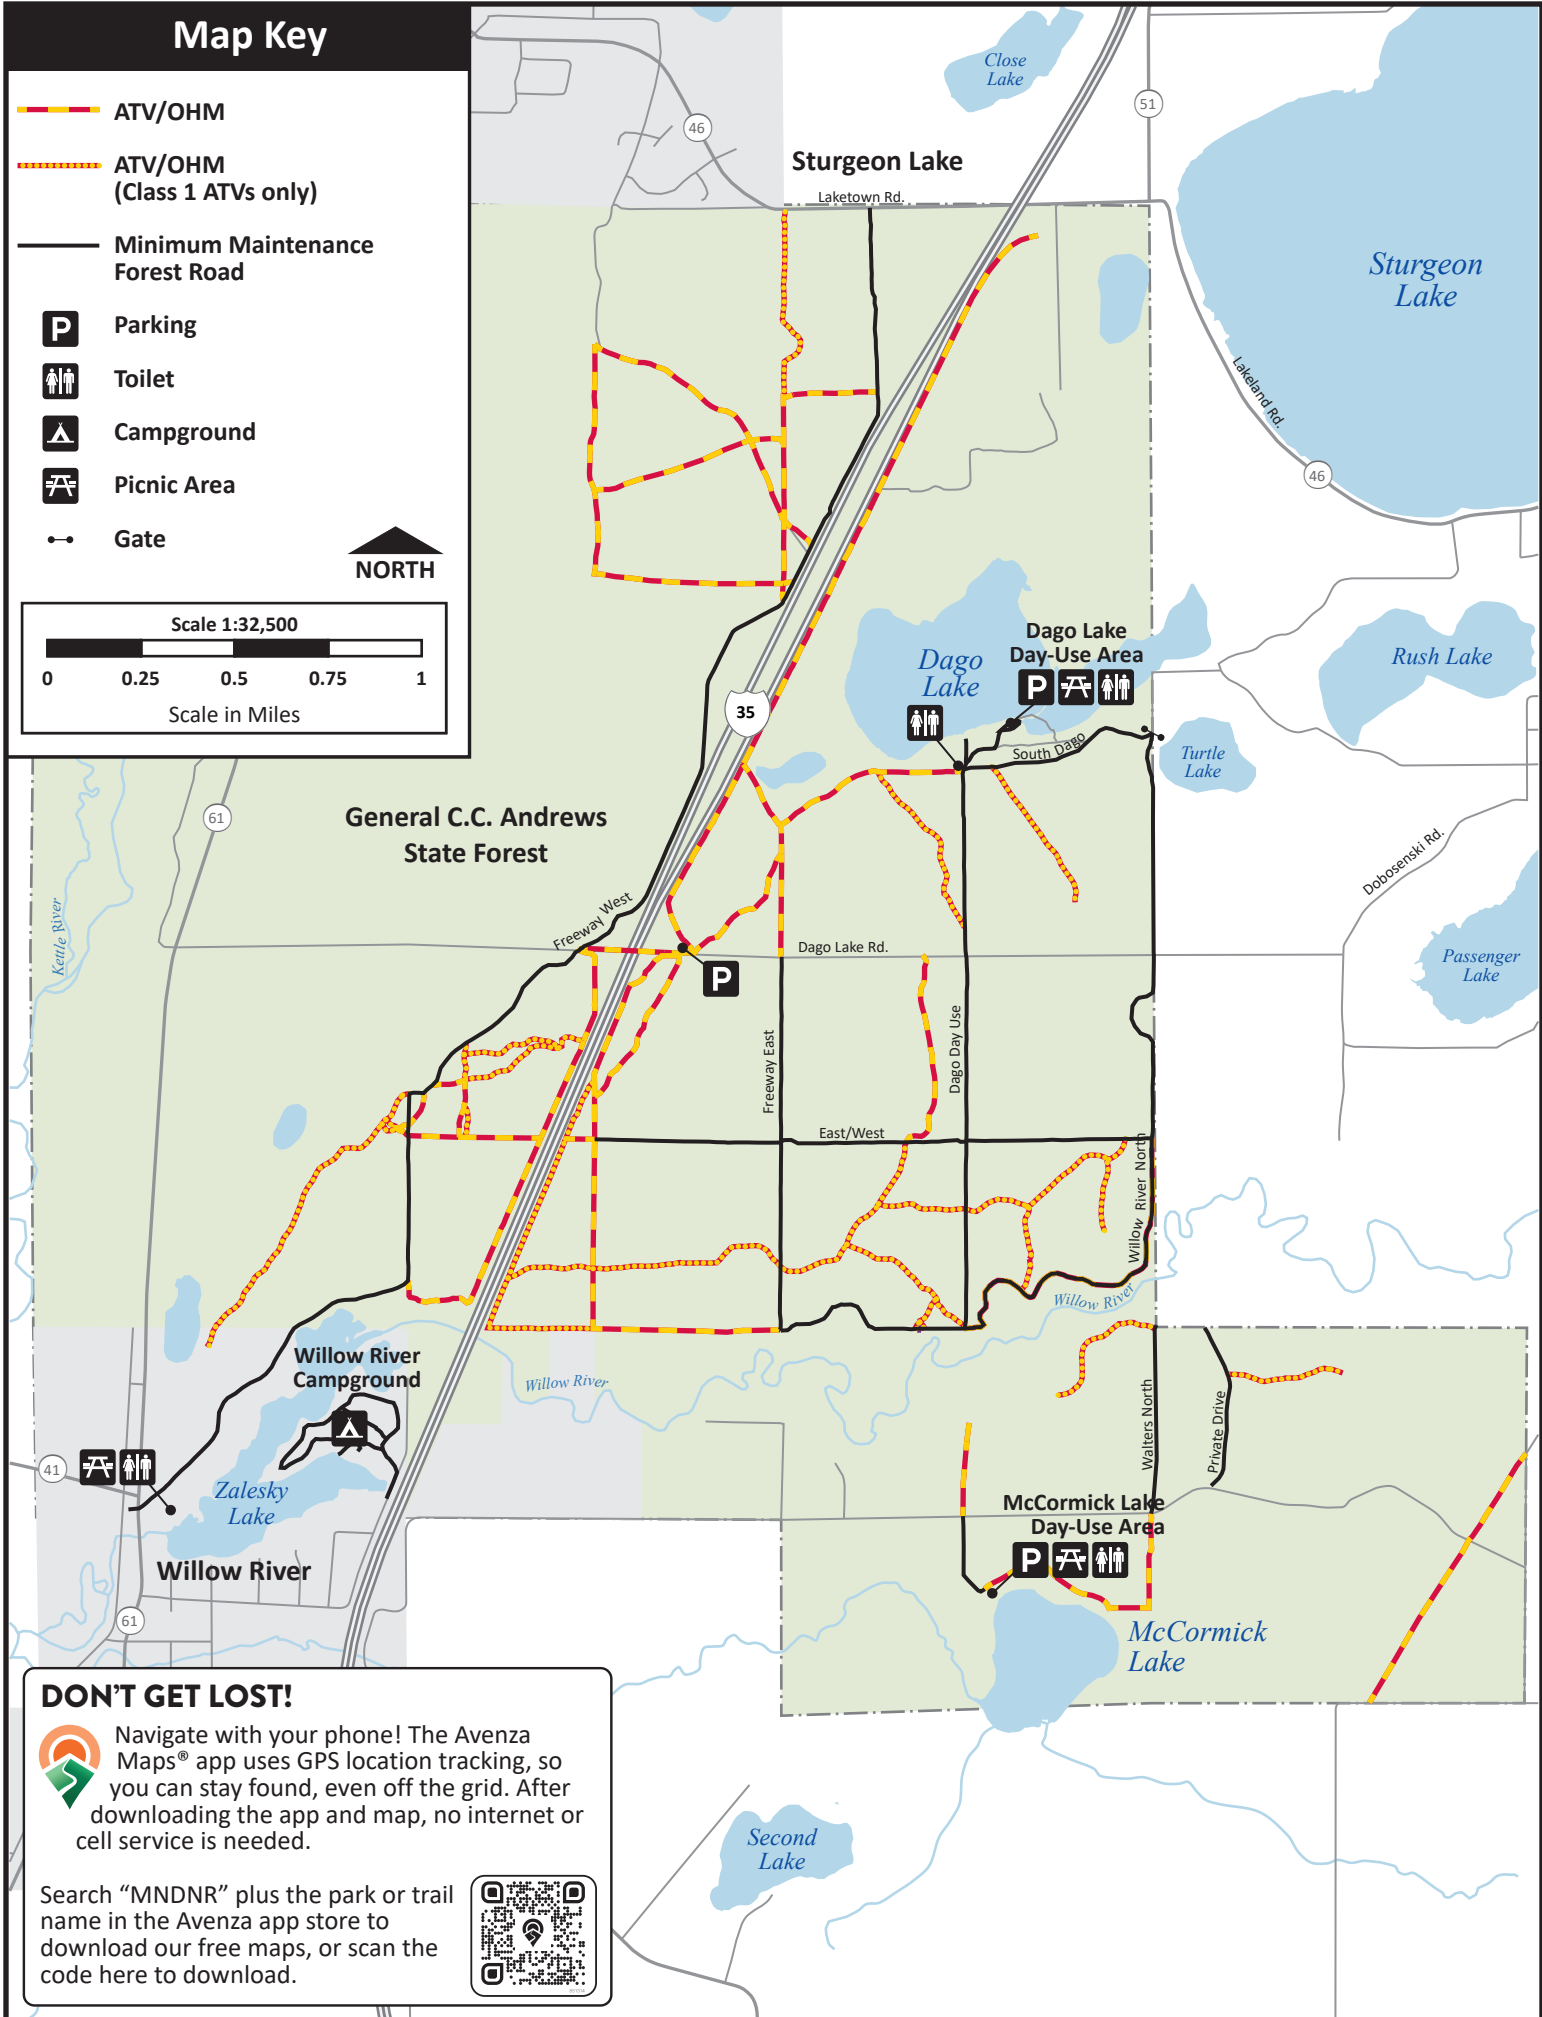

Map Key

-  ATV/OHM
-  ATV/OHM (Class 1 ATVs only)
-  Minimum Maintenance Forest Road
-  Parking
-  Toilet
-  Campground
-  Picnic Area
-  Gate

DON'T GET LOST!

 Navigate with your phone! The Avenza Maps® app uses GPS location tracking, so you can stay found, even off the grid. After downloading the app and map, no internet or cell service is needed.

Search "MNDNR" plus the park or trail name in the Avenza app store to download our free maps, or scan the code here to download.